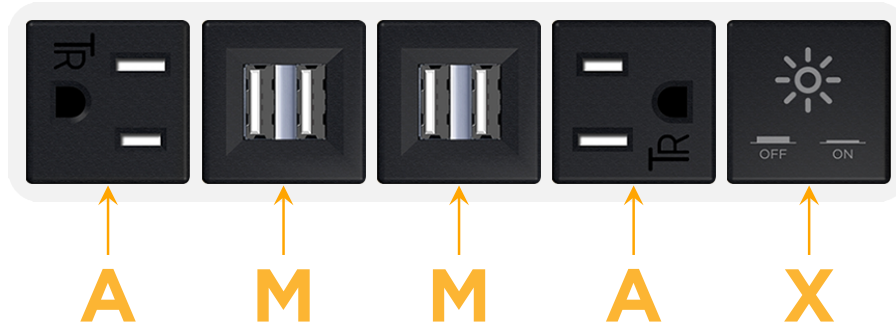

M-POWER-5T

AC POWER & DATA CONNECTIVITY SOLUTION

M-POWER-5T-AMMAX-WAB

Distributed by

Mormax Company, Inc.

8 Westchester Plaza

Elmsford, NY 10523

914-699-0101

sales@mormax.com

mormax.com

Metro Light & Power's line of power & data solutions offers sophisticated design elements combined with greater ease of installation. Streamlined and low-profile, enhanced by side-exiting cords, our outlets advance the industry with their cutting edge look and feel. We believe flexibility is key, and we provide a variety of mounting options, including the ability to mount in limited spaces. Our outlets are available in many finishes and configurations, in addition to a custom color and finish capability for our clients.

Bezel Finish: **WHITE (ABS)**

Custom Finishes Available M-POWER-5T-AMMAX-WAB

Features:

Module/Port Options:

- **A** Tamper Resistant AC Receptacle
- **E** USB-A & USB-C (20W)
- **M** Double USB-A (Fast Charging Ports - 18W)
- **H** HDMI
- **6** CAT 6
- **12** RJ 12
- **X** Switched AC
- **Y** 3-Way Switch (Low Voltage)
- **V** USB-C (45W High Speed Charging Port)
- **S** USB-C (25W High Speed Charging Port)
- **R** Switched AC (Rocker Switch)
- **D** Dimmer Switch

Plug:

Supplied with Low Profile Flat 45° Angle 120 VAC Plug

Optional Standard Straight 120 VAC Plug

Optional Straight 120 VAC Pass-through Plug

- CLEAN, COMPACT DESIGN
- STREAMLINED
- LOW PROFILE
- SIDE-EXITING CORDS
- PLUG & PLAY
- 6' AC CORD & PLUG (FLAT PLUG STANDARD)
- CUSTOMIZABLE CONFIGURATIONS AND FINISHES
- UL LISTED FOR MOUNTING IN FURNITURE
- 15A