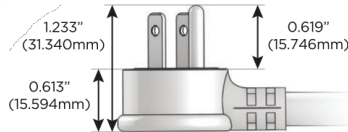

# M-POWER-5T

AC POWER & DATA CONNECTIVITY SOLUTION

M-POWER-5T-AMMAX-WAB

Specs:

**Modules/Ports:**

- A** Tamper Resistant AC Receptacle
- M** Double USB-A (Fast Charging Ports - 18W)
- X** Switched AC

**A M X**