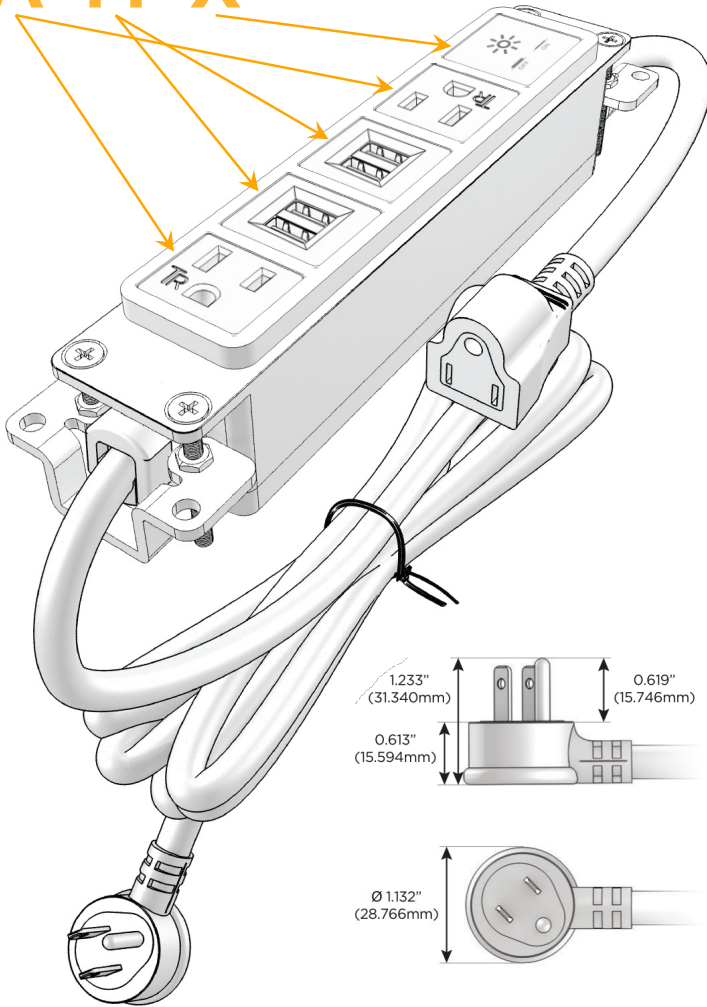

### Module/Port Options:

- A** Tamper Resistant AC Receptacle
- E** USB-A & USB-C (20W)
- M** Double USB-A (Fast Charging Ports - 18W)
- H** HDMI
- 6** CAT 6
- 12** RJ 12
- X** Switched AC
- Y** 3-Way Switch (Low Voltage)
- V** USB-C (45W High Speed Charging Port)
- S** USB-C (25W High Speed Charging Port)
- R** Switched AC (Rocker Switch)
- D** Dimmer Switch

### Plug:

Supplied with Low Profile Flat 45° Angle 120 VAC Plug

Optional Standard Straight 120 VAC Plug

Optional Straight 120 VAC Pass-through Plug

- CLEAN, COMPACT DESIGN
- STREAMLINED
- LOW PROFILE
- SIDE-EXITING CORDS
- PLUG & PLAY
- 6' AC CORD & PLUG (FLAT PLUG STANDARD)
- CUSTOMIZABLE CONFIGURATIONS AND FINISHES
- UL LISTED FOR MOUNTING IN FURNITURE
- 15A

# M-POWER-5T

AC POWER & DATA CONNECTIVITY SOLUTION

M-POWER-5T-AMMAX-WAB

Specs:

**Modules/Ports:**

- A** Tamper Resistant AC Receptacle
- M** Double USB-A (Fast Charging Ports - 18W)
- X** Switched AC

**A M X**