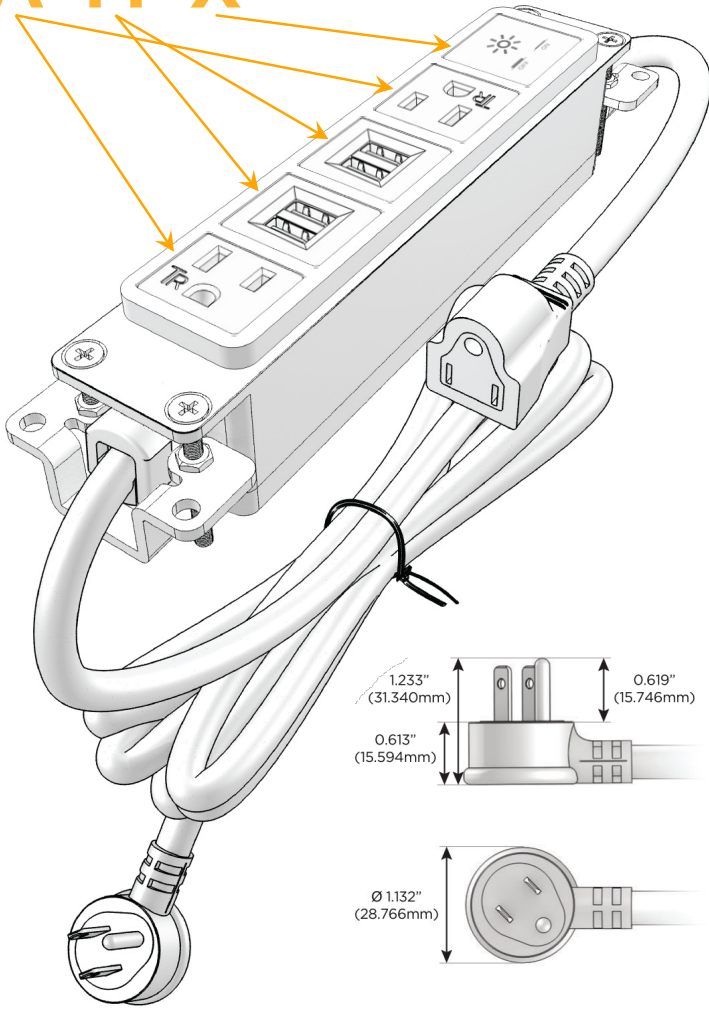

Bezel Finish: **STAINLESS STEEL BRUSHED**

Custom Finishes Available M-POWER-5T-AMMAX-SS4B

Features:

Module/Port Options:

- A** Tamper Resistant AC Receptacle
- E** USB-A & USB-C (20W)
- M** Double USB-A (Fast Charging Ports - 18W)
- H** HDMI
- 6** CAT 6
- 12** RJ 12
- X** Switched AC
- Y** 3-Way Switch (Low Voltage)
- V** USB-C (45W High Speed Charging Port)
- S** USB-C (25W High Speed Charging Port)
- R** Switched AC (Rocker Switch)
- D** Dimmer Switch

Plug:

Supplied with Low Profile Flat 45° Angle 120 VAC Plug

Optional Standard Straight 120 VAC Plug

Optional Straight 120 VAC Pass-through Plug

- CLEAN, COMPACT DESIGN
- STREAMLINED
- LOW PROFILE
- SIDE-EXITING CORDS
- PLUG & PLAY
- 6' AC CORD & PLUG (FLAT PLUG STANDARD)
- CUSTOMIZABLE CONFIGURATIONS AND FINISHES
- UL LISTED FOR MOUNTING IN FURNITURE
- 15A

M-POWER-5T

AC POWER & DATA CONNECTIVITY SOLUTION

M-POWER-5T-AMMAX-SS4B

Specs:

Modules/Ports:

- A** Tamper Resistant AC Receptacle
- M** Double USB-A (Fast Charging Ports - 18W)
- X** Switched AC

A M X

Distributed by