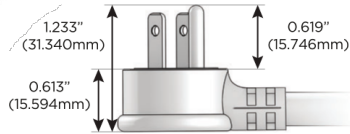

M-POWER-5T

AC POWER & DATA CONNECTIVITY SOLUTION

M-POWER-5T-AMMAX-SS4B

Specs:

Modules/Ports:

- A** Tamper Resistant AC Receptacle
- M** Double USB-A (Fast Charging Ports - 18W)
- X** Switched AC

A M X

Distributed by