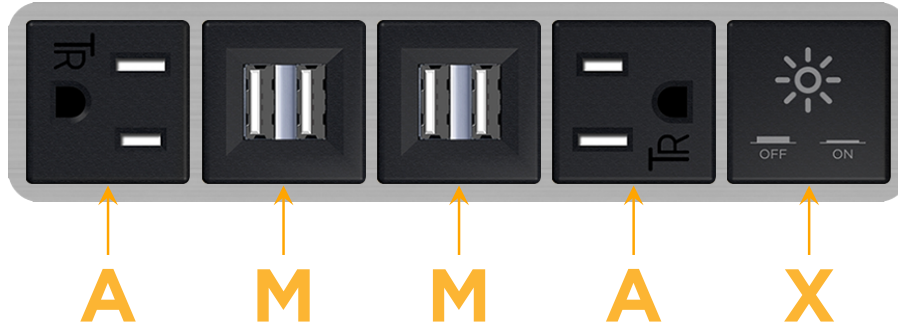

Bezel Finish: **STAINLESS STEEL BRUSHED**

Custom Finishes Available M-POWER-5T-AMMAX-SS4B

Features:

Module/Port Options:

- A** Tamper Resistant AC Receptacle
- E** USB-A & USB-C (20W)
- M** Double USB-A (Fast Charging Ports - 18W)
- H** HDMI
- 6** CAT 6
- 12** RJ 12
- X** Switched AC
- Y** 3-Way Switch (Low Voltage)
- V** USB-C (45W High Speed Charging Port)
- S** USB-C (25W High Speed Charging Port)
- R** Switched AC (Rocker Switch)
- D** Dimmer Switch

Plug:

Supplied with Low Profile Flat 45° Angle 120 VAC Plug

Optional Standard Straight 120 VAC Plug

Optional Straight 120 VAC Pass-through Plug

- CLEAN, COMPACT DESIGN
- STREAMLINED
- LOW PROFILE
- SIDE-EXITING CORDS
- PLUG & PLAY
- 6' AC CORD & PLUG (FLAT PLUG STANDARD)
- CUSTOMIZABLE CONFIGURATIONS AND FINISHES
- UL LISTED FOR MOUNTING IN FURNITURE
- 15A

M-POWER-5T

AC POWER & DATA CONNECTIVITY SOLUTION

M-POWER-5T-AMMAX-SS4B

Specs:

Modules/Ports:

- A** Tamper Resistant AC Receptacle
- M** Double USB-A (Fast Charging Ports - 18W)
- X** Switched AC

A M X

Distributed by