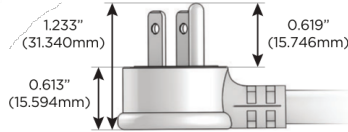

# M-POWER-5T

AC POWER & DATA CONNECTIVITY SOLUTION

M-POWER-5T-AMMAX-SS4AB

Specs:

**Modules/Ports:**

- A** Tamper Resistant AC Receptacle
- M** Double USB-A (Fast Charging Ports - 18W)
- X** Switched AC

**A M X**