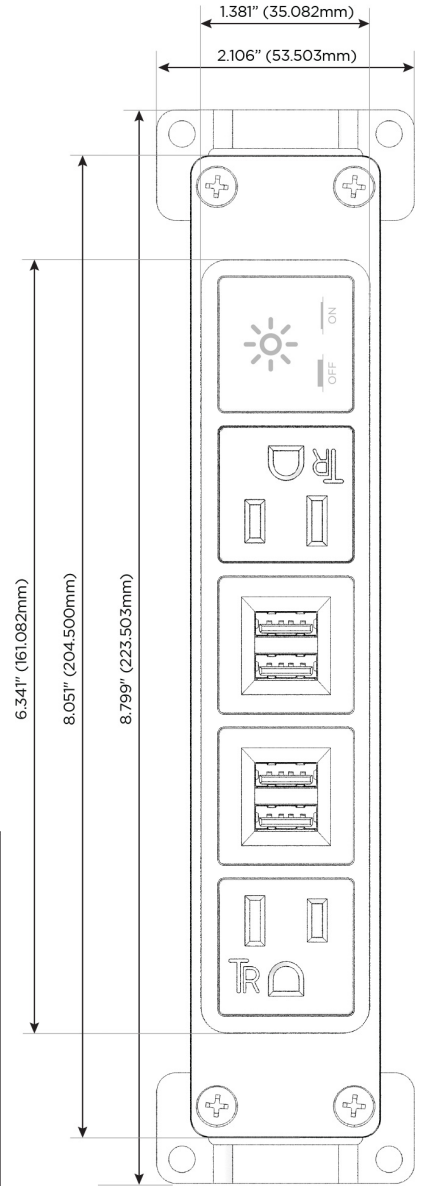

### Module/Port Options:

- A** Tamper Resistant AC Receptacle
- E** USB-A & USB-C (20W)
- M** Double USB-A (Fast Charging Ports - 18W)
- H** HDMI
- 6** CAT 6
- 12** RJ 12
- X** Switched AC
- Y** 3-Way Switch (Low Voltage)
- V** USB-C (45W High Speed Charging Port)
- S** USB-C (25W High Speed Charging Port)
- R** Switched AC (Rocker Switch)
- D** Dimmer Switch

### Plug:

Supplied with Low Profile Flat 45° Angle 120 VAC Plug

Optional Standard Straight 120 VAC Plug

Optional Straight 120 VAC Pass-through Plug

- CLEAN, COMPACT DESIGN
- STREAMLINED
- LOW PROFILE
- SIDE-EXITING CORDS
- PLUG & PLAY
- 6' AC CORD & PLUG (FLAT PLUG STANDARD)
- CUSTOMIZABLE CONFIGURATIONS AND FINISHES
- UL LISTED FOR MOUNTING IN FURNITURE
- 15A

# M-POWER-5T

AC POWER & DATA CONNECTIVITY SOLUTION

M-POWER-5T-AMMAX-SS4AB

Specs:

**Modules/Ports:**

- A** Tamper Resistant AC Receptacle
- M** Double USB-A (Fast Charging Ports - 18W)
- X** Switched AC

**A M X**

SIDE