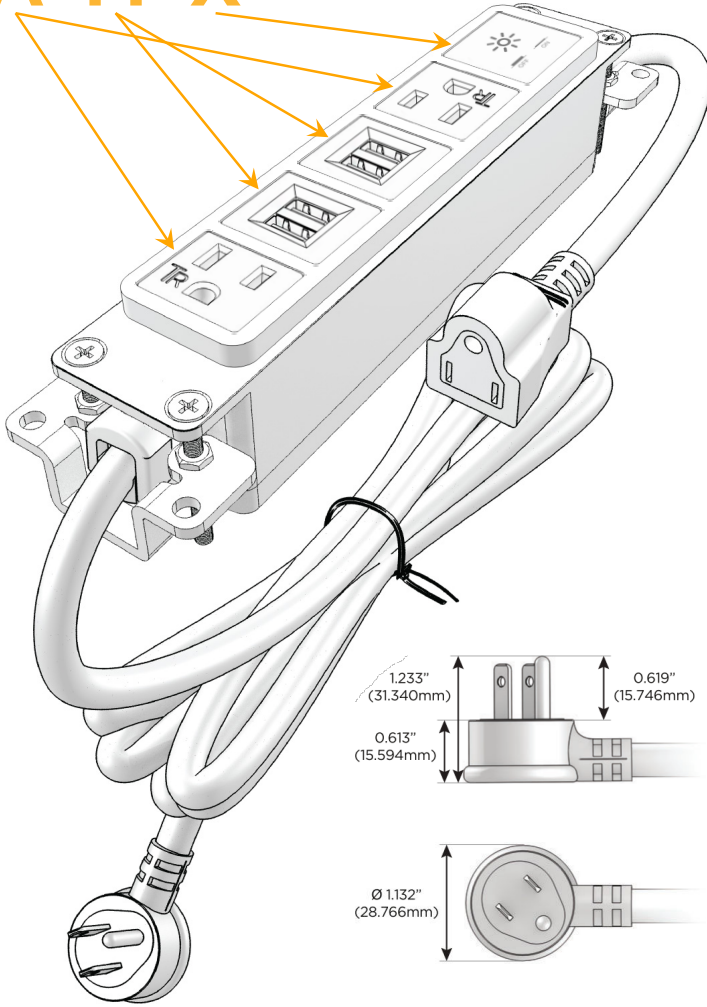

### Module/Port Options:

- A** Tamper Resistant AC Receptacle
- E** USB-A & USB-C (20W)
- M** Double USB-A (Fast Charging Ports - 18W)
- H** HDMI
- 6** CAT 6
- 12** RJ 12
- X** Switched AC
- Y** 3-Way Switch (Low Voltage)
- V** USB-C (45W High Speed Charging Port)
- S** USB-C (25W High Speed Charging Port)
- R** Switched AC (Rocker Switch)
- D** Dimmer Switch

### Plug:

Supplied with Low Profile Flat 45° Angle 120 VAC Plug

Optional Standard Straight 120 VAC Plug

Optional Straight 120 VAC Pass-through Plug

- CLEAN, COMPACT DESIGN
- STREAMLINED
- LOW PROFILE
- SIDE-EXITING CORDS
- PLUG & PLAY
- 6' AC CORD & PLUG (FLAT PLUG STANDARD)
- CUSTOMIZABLE CONFIGURATIONS AND FINISHES
- UL LISTED FOR MOUNTING IN FURNITURE
- 15A

# M-POWER-5T

AC POWER & DATA CONNECTIVITY SOLUTION

M-POWER-5T-AMMAX-SS4AB

Specs:

**Modules/Ports:**

- A** Tamper Resistant AC Receptacle
- M** Double USB-A (Fast Charging Ports - 18W)
- X** Switched AC

**A M X**