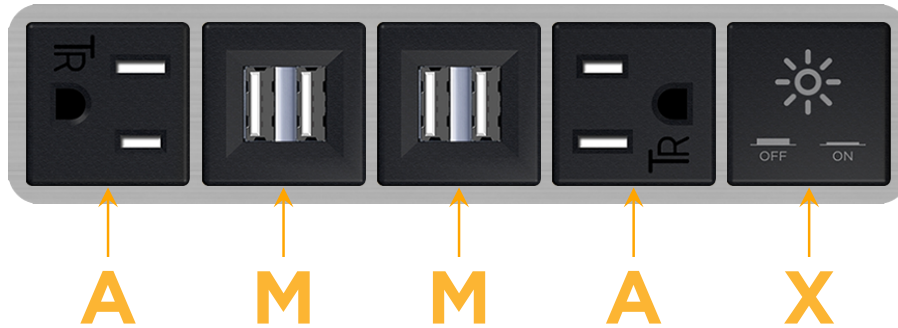

M-POWER-5T

AC POWER & DATA CONNECTIVITY SOLUTION

M-POWER-5T-AMMAX-SS4AB

Distributed by

Mormax Company, Inc.

8 Westchester Plaza

Elmsford, NY 10523

914-699-0101

sales@mormax.com

mormax.com

Metro Light & Power's line of power & data solutions offers sophisticated design elements combined with greater ease of installation. Streamlined and low-profile, enhanced by side-exiting cords, our outlets advance the industry with their cutting edge look and feel. We believe flexibility is key, and we provide a variety of mounting options, including the ability to mount in limited spaces. Our outlets are available in many finishes and configurations, in addition to a custom color and finish capability for our clients.

Bezel Finish: **BRUSHED STAINLESS (ABS)**

Custom Finishes Available M-POWER-5T-AMMAX-SS4AB

Features:

Module/Port Options:

- **A** Tamper Resistant AC Receptacle
- **E** USB-A & USB-C (20W)
- **M** Double USB-A (Fast Charging Ports - 18W)
- **H** HDMI
- **6** CAT 6
- **12** RJ 12
- **X** Switched AC
- **Y** 3-Way Switch (Low Voltage)
- **V** USB-C (45W High Speed Charging Port)
- **S** USB-C (25W High Speed Charging Port)
- **R** Switched AC (Rocker Switch)
- **D** Dimmer Switch

Plug:

Supplied with Low Profile Flat 45° Angle 120 VAC Plug

Optional Standard Straight 120 VAC Plug

Optional Straight 120 VAC Pass-through Plug

- CLEAN, COMPACT DESIGN
- STREAMLINED
- LOW PROFILE
- SIDE-EXITING CORDS
- PLUG & PLAY
- 6' AC CORD & PLUG (FLAT PLUG STANDARD)
- CUSTOMIZABLE CONFIGURATIONS AND FINISHES
- UL LISTED FOR MOUNTING IN FURNITURE
- 15A