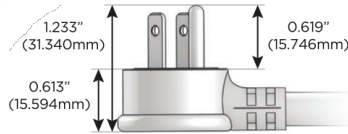

M-POWER-5T

AC POWER & DATA CONNECTIVITY SOLUTION

M-POWER-5T-AMMAX-SAB

Specs:

Modules/Ports:

- A** Tamper Resistant AC Receptacle
- M** Double USB-A (Fast Charging Ports - 18W)
- X** Switched AC

A M X

Distributed by