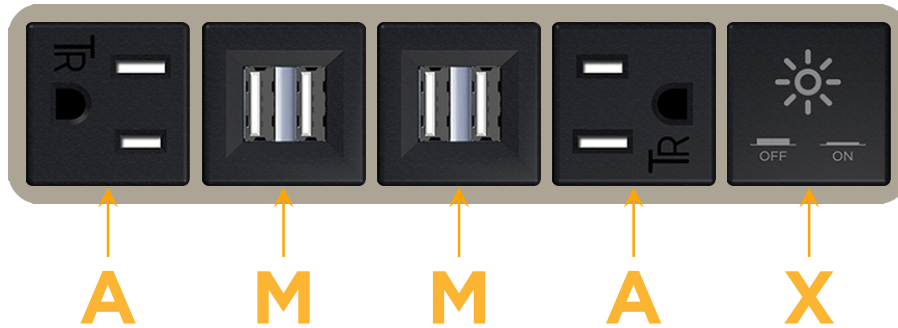

Bezel Finish: **SATIN NICKEL (ABS)**

Custom Finishes Available M-POWER-5T-AMMAX-SAB

Features:

Module/Port Options:

- A** Tamper Resistant AC Receptacle
- E** USB-A & USB-C (20W)
- M** Double USB-A (Fast Charging Ports - 18W)
- H** HDMI
- 6** CAT 6
- 12** RJ 12
- X** Switched AC
- Y** 3-Way Switch (Low Voltage)
- V** USB-C (45W High Speed Charging Port)
- S** USB-C (25W High Speed Charging Port)
- R** Switched AC (Rocker Switch)
- D** Dimmer Switch

Plug:

Supplied with Low Profile Flat 45° Angle 120 VAC Plug

Optional Standard Straight 120 VAC Plug

Optional Straight 120 VAC Pass-through Plug

- CLEAN, COMPACT DESIGN
- STREAMLINED
- LOW PROFILE
- SIDE-EXITING CORDS
- PLUG & PLAY
- 6' AC CORD & PLUG (FLAT PLUG STANDARD)
- CUSTOMIZABLE CONFIGURATIONS AND FINISHES
- UL LISTED FOR MOUNTING IN FURNITURE
- 15A

M-POWER-5T

AC POWER & DATA CONNECTIVITY SOLUTION

M-POWER-5T-AMMAX-SAB

Specs:

Modules/Ports:

- A** Tamper Resistant AC Receptacle
- M** Double USB-A (Fast Charging Ports - 18W)
- X** Switched AC

A M X

Distributed by