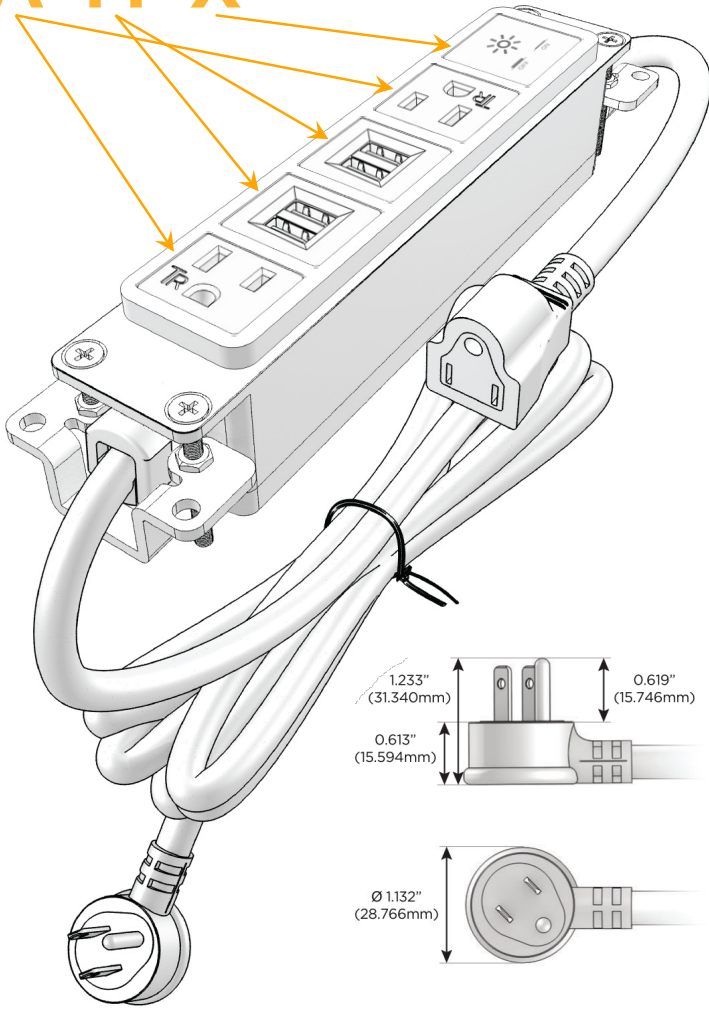

Bezel Finish: **SATIN NICKEL (ABS)**

Custom Finishes Available M-POWER-5T-AMMAX-SAB

Features:

Module/Port Options:

- A** Tamper Resistant AC Receptacle
- E** USB-A & USB-C (20W)
- M** Double USB-A (Fast Charging Ports - 18W)
- H** HDMI
- 6** CAT 6
- 12** RJ 12
- X** Switched AC
- Y** 3-Way Switch (Low Voltage)
- V** USB-C (45W High Speed Charging Port)
- S** USB-C (25W High Speed Charging Port)
- R** Switched AC (Rocker Switch)
- D** Dimmer Switch

Plug:

Supplied with Low Profile Flat 45° Angle 120 VAC Plug

Optional Standard Straight 120 VAC Plug

Optional Straight 120 VAC Pass-through Plug

- CLEAN, COMPACT DESIGN
- STREAMLINED
- LOW PROFILE
- SIDE-EXITING CORDS
- PLUG & PLAY
- 6' AC CORD & PLUG (FLAT PLUG STANDARD)
- CUSTOMIZABLE CONFIGURATIONS AND FINISHES
- UL LISTED FOR MOUNTING IN FURNITURE
- 15A

M-POWER-5T

AC POWER & DATA CONNECTIVITY SOLUTION

M-POWER-5T-AMMAX-SAB

Specs:

Modules/Ports:

- A** Tamper Resistant AC Receptacle
- M** Double USB-A (Fast Charging Ports - 18W)
- X** Switched AC

A M X

Distributed by