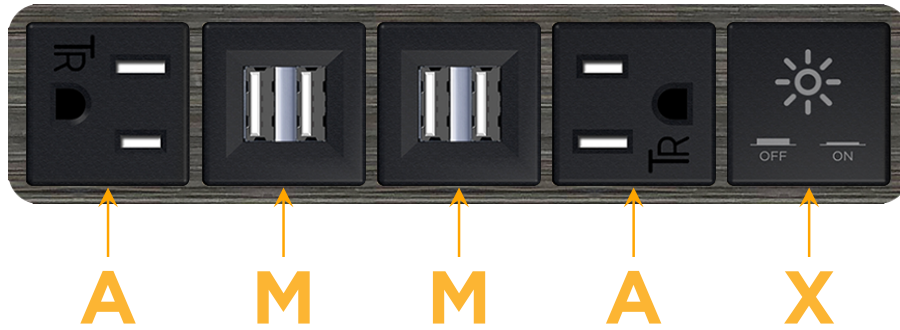

Bezel Finish: **GUNMETAL (ABS)**

Custom Finishes Available M-POWER-5T-AMMAX-S3AB

Features:

Module/Port Options:

- A** Tamper Resistant AC Receptacle
- E** USB-A & USB-C (20W)
- M** Double USB-A (Fast Charging Ports - 18W)
- H** HDMI
- 6** CAT 6
- 12** RJ 12
- X** Switched AC
- Y** 3-Way Switch (Low Voltage)
- V** USB-C (45W High Speed Charging Port)
- S** USB-C (25W High Speed Charging Port)
- R** Switched AC (Rocker Switch)
- D** Dimmer Switch

Plug:

- Supplied with Low Profile Flat 45° Angle 120 VAC Plug
- Optional Standard Straight 120 VAC Plug
- Optional Straight 120 VAC Pass-through Plug

- CLEAN, COMPACT DESIGN
- STREAMLINED
- LOW PROFILE
- SIDE-EXITING CORDS
- PLUG & PLAY
- 6' AC CORD & PLUG (FLAT PLUG STANDARD)
- CUSTOMIZABLE CONFIGURATIONS AND FINISHES
- UL LISTED FOR MOUNTING IN FURNITURE
- 15A

M-POWER-5T

AC POWER & DATA CONNECTIVITY SOLUTION

M-POWER-5T-AMMAX-S3AB

Specs:

Modules/Ports:

- A** Tamper Resistant AC Receptacle
- M** Double USB-A (Fast Charging Ports - 18W)
- X** Switched AC

A M X

Distributed by