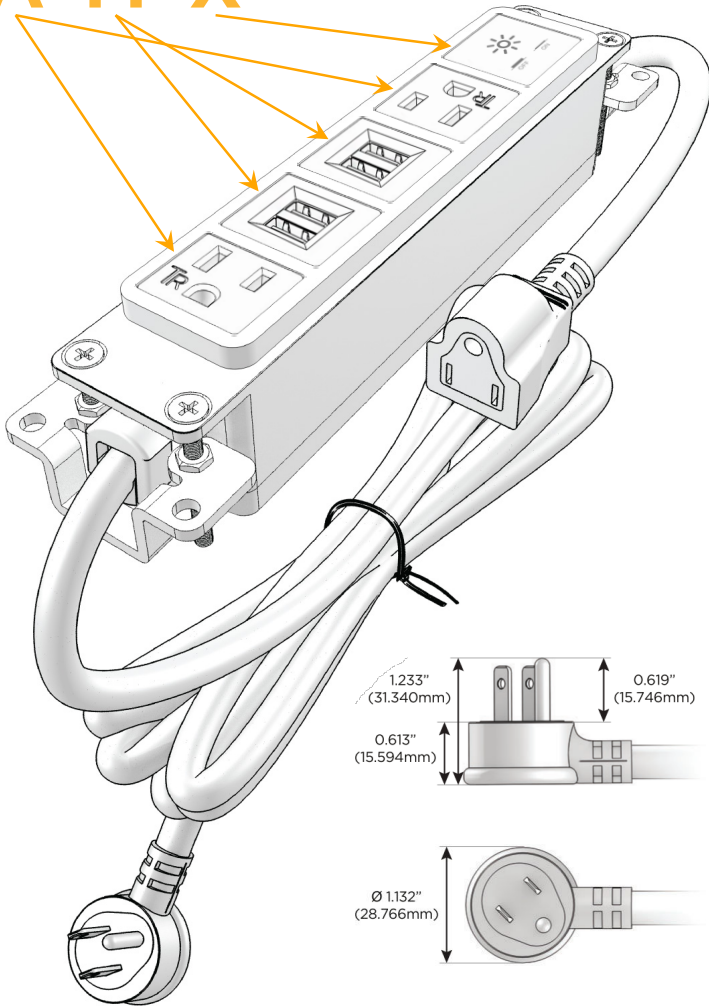

Bezel Finish: **GUNMETAL (ABS)**

Custom Finishes Available M-POWER-5T-AMMAX-S3AB

Features:

Module/Port Options:

- A** Tamper Resistant AC Receptacle
- E** USB-A & USB-C (20W)
- M** Double USB-A (Fast Charging Ports - 18W)
- H** HDMI
- 6** CAT 6
- 12** RJ 12
- X** Switched AC
- Y** 3-Way Switch (Low Voltage)
- V** USB-C (45W High Speed Charging Port)
- S** USB-C (25W High Speed Charging Port)
- R** Switched AC (Rocker Switch)
- D** Dimmer Switch

Plug:

- Supplied with Low Profile Flat 45° Angle 120 VAC Plug
- Optional Standard Straight 120 VAC Plug
- Optional Straight 120 VAC Pass-through Plug

- CLEAN, COMPACT DESIGN
- STREAMLINED
- LOW PROFILE
- SIDE-EXITING CORDS
- PLUG & PLAY
- 6' AC CORD & PLUG (FLAT PLUG STANDARD)
- CUSTOMIZABLE CONFIGURATIONS AND FINISHES
- UL LISTED FOR MOUNTING IN FURNITURE
- 15A

M-POWER-5T

AC POWER & DATA CONNECTIVITY SOLUTION

M-POWER-5T-AMMAX-S3AB

Specs:

Modules/Ports:

- A** Tamper Resistant AC Receptacle
- M** Double USB-A (Fast Charging Ports - 18W)
- X** Switched AC

A M X

Distributed by