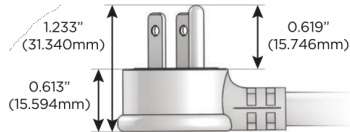

M-POWER-5T

AC POWER & DATA CONNECTIVITY SOLUTION

M-POWER-5T-AMMAX-S3AB

Specs:

Modules/Ports:

- A** Tamper Resistant AC Receptacle
- M** Double USB-A (Fast Charging Ports - 18W)
- X** Switched AC

A M X

Distributed by