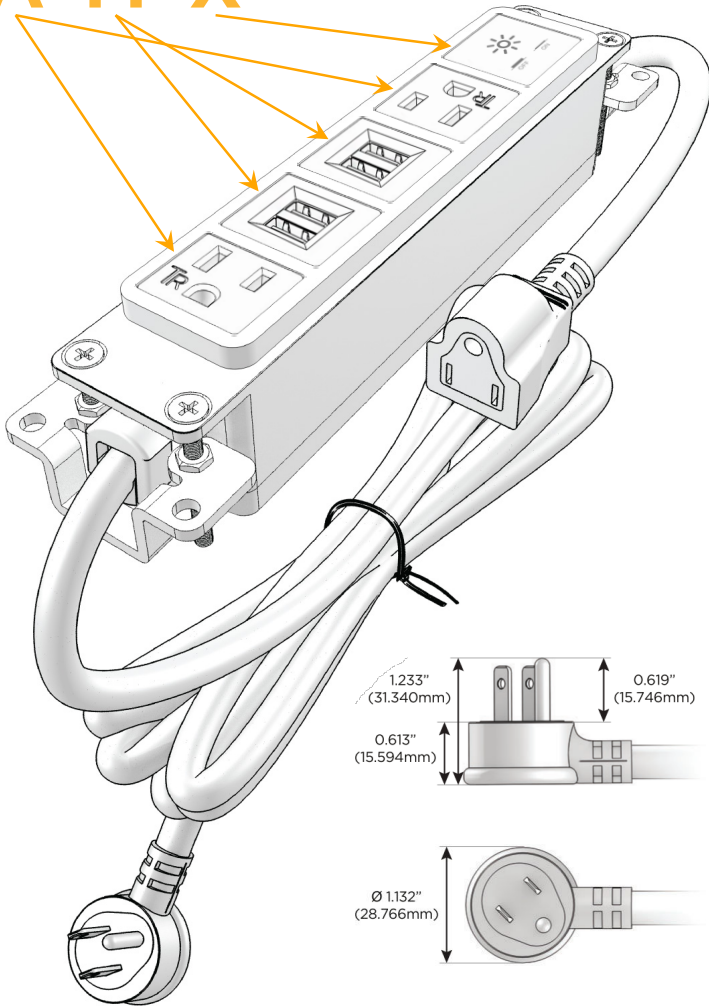

Bezel Finish: **COPPER (ABS)**

Custom Finishes Available M-POWER-5T-AMMAX-CUAB

Features:

Module/Port Options:

- A** Tamper Resistant AC Receptacle
- E** USB-A & USB-C (20W)
- M** Double USB-A (Fast Charging Ports - 18W)
- H** HDMI
- 6** CAT 6
- 12** RJ 12
- X** Switched AC
- Y** 3-Way Switch (Low Voltage)
- V** USB-C (45W High Speed Charging Port)
- S** USB-C (25W High Speed Charging Port)
- R** Switched AC (Rocker Switch)
- D** Dimmer Switch

Plug:

Supplied with Low Profile Flat 45° Angle 120 VAC Plug

Optional Standard Straight 120 VAC Plug

Optional Straight 120 VAC Pass-through Plug

- CLEAN, COMPACT DESIGN
- STREAMLINED
- LOW PROFILE
- SIDE-EXITING CORDS
- PLUG & PLAY
- 6' AC CORD & PLUG (FLAT PLUG STANDARD)
- CUSTOMIZABLE CONFIGURATIONS AND FINISHES
- UL LISTED FOR MOUNTING IN FURNITURE
- 15A

M-POWER-5T

AC POWER & DATA CONNECTIVITY SOLUTION

M-POWER-5T-AMMAX-CUAB

Specs:

Modules/Ports:

- A** Tamper Resistant AC Receptacle
- M** Double USB-A (Fast Charging Ports - 18W)
- X** Switched AC

A M X

Distributed by