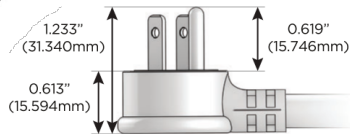

M-POWER-5T

AC POWER & DATA CONNECTIVITY SOLUTION

M-POWER-5T-AMMAX-CUAB

Specs:

Modules/Ports:

- A** Tamper Resistant AC Receptacle
- M** Double USB-A (Fast Charging Ports - 18W)
- X** Switched AC

A M X

Distributed by