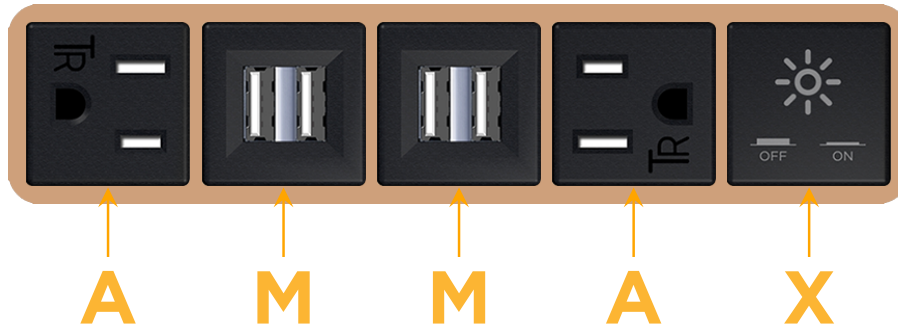

Bezel Finish: **COPPER (ABS)**

Custom Finishes Available M-POWER-5T-AMMAX-CUAB

Features:

Module/Port Options:

- A** Tamper Resistant AC Receptacle
- E** USB-A & USB-C (20W)
- M** Double USB-A (Fast Charging Ports - 18W)
- H** HDMI
- 6** CAT 6
- 12** RJ 12
- X** Switched AC
- Y** 3-Way Switch (Low Voltage)
- V** USB-C (45W High Speed Charging Port)
- S** USB-C (25W High Speed Charging Port)
- R** Switched AC (Rocker Switch)
- D** Dimmer Switch

Plug:

Supplied with Low Profile Flat 45° Angle 120 VAC Plug

Optional Standard Straight 120 VAC Plug

Optional Straight 120 VAC Pass-through Plug

- CLEAN, COMPACT DESIGN
- STREAMLINED
- LOW PROFILE
- SIDE-EXITING CORDS
- PLUG & PLAY
- 6' AC CORD & PLUG (FLAT PLUG STANDARD)
- CUSTOMIZABLE CONFIGURATIONS AND FINISHES
- UL LISTED FOR MOUNTING IN FURNITURE
- 15A

M-POWER-5T

AC POWER & DATA CONNECTIVITY SOLUTION

M-POWER-5T-AMMAX-CUAB

Specs:

Modules/Ports:

- A** Tamper Resistant AC Receptacle
- M** Double USB-A (Fast Charging Ports - 18W)
- X** Switched AC

A M X

Distributed by