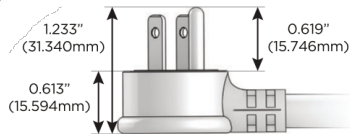

M-POWER-5T

AC POWER & DATA CONNECTIVITY SOLUTION

M-POWER-5T-AMMAX-CRAB

Specs:

Modules/Ports:

- A** Tamper Resistant AC Receptacle
- M** Double USB-A (Fast Charging Ports - 18W)
- X** Switched AC

A M X

Distributed by