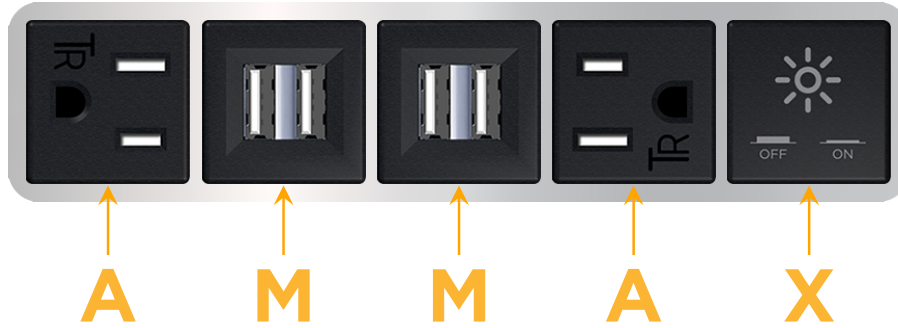

Bezel Finish: **CHROME (ABS)**

Custom Finishes Available M-POWER-5T-AMMAX-CRAB

Features:

Module/Port Options:

- A** Tamper Resistant AC Receptacle
- E** USB-A & USB-C (20W)
- M** Double USB-A (Fast Charging Ports - 18W)
- H** HDMI
- 6** CAT 6
- 12** RJ 12
- X** Switched AC
- Y** 3-Way Switch (Low Voltage)
- V** USB-C (45W High Speed Charging Port)
- S** USB-C (25W High Speed Charging Port)
- R** Switched AC (Rocker Switch)
- D** Dimmer Switch

Plug:

Supplied with Low Profile Flat 45° Angle 120 VAC Plug

Optional Standard Straight 120 VAC Plug

Optional Straight 120 VAC Pass-through Plug

- CLEAN, COMPACT DESIGN
- STREAMLINED
- LOW PROFILE
- SIDE-EXITING CORDS
- PLUG & PLAY
- 6' AC CORD & PLUG (FLAT PLUG STANDARD)
- CUSTOMIZABLE CONFIGURATIONS AND FINISHES
- UL LISTED FOR MOUNTING IN FURNITURE
- 15A

M-POWER-5T

AC POWER & DATA CONNECTIVITY SOLUTION

M-POWER-5T-AMMAX-CRAB

Specs:

Modules/Ports:

- A** Tamper Resistant AC Receptacle
- M** Double USB-A (Fast Charging Ports - 18W)
- X** Switched AC

A M X

Distributed by