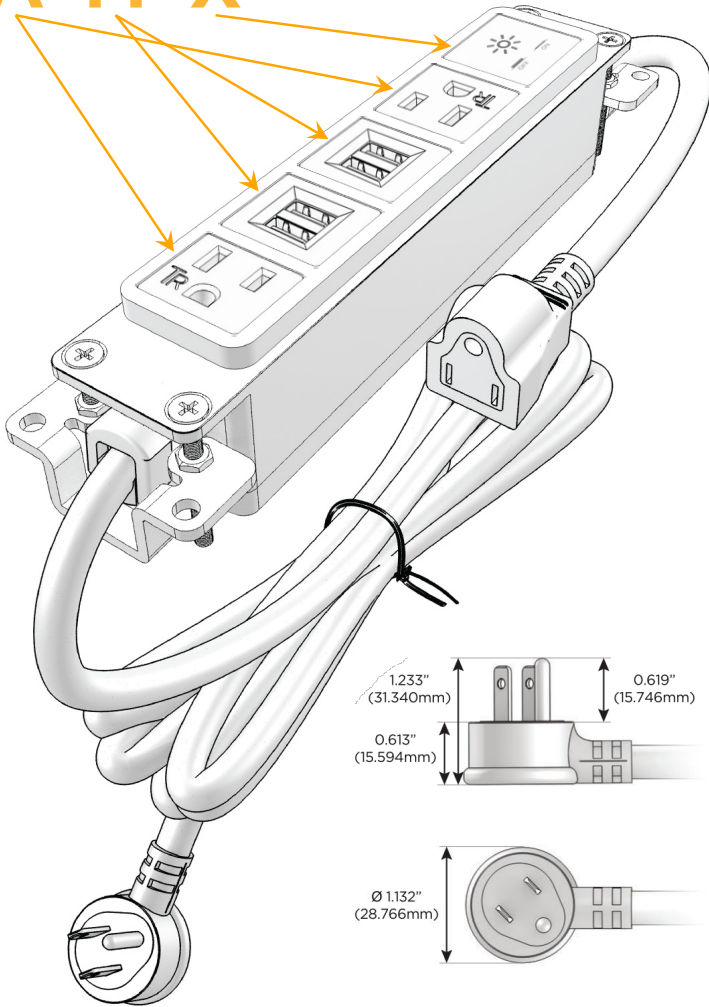

Bezel Finish: **CHROME (ABS)**

Custom Finishes Available M-POWER-5T-AMMAX-CRAB

Features:

Module/Port Options:

- A** Tamper Resistant AC Receptacle
- E** USB-A & USB-C (20W)
- M** Double USB-A (Fast Charging Ports - 18W)
- H** HDMI
- 6** CAT 6
- 12** RJ 12
- X** Switched AC
- Y** 3-Way Switch (Low Voltage)
- V** USB-C (45W High Speed Charging Port)
- S** USB-C (25W High Speed Charging Port)
- R** Switched AC (Rocker Switch)
- D** Dimmer Switch

Plug:

Supplied with Low Profile Flat 45° Angle 120 VAC Plug

Optional Standard Straight 120 VAC Plug

Optional Straight 120 VAC Pass-through Plug

- CLEAN, COMPACT DESIGN
- STREAMLINED
- LOW PROFILE
- SIDE-EXITING CORDS
- PLUG & PLAY
- 6' AC CORD & PLUG (FLAT PLUG STANDARD)
- CUSTOMIZABLE CONFIGURATIONS AND FINISHES
- UL LISTED FOR MOUNTING IN FURNITURE
- 15A

M-POWER-5T

AC POWER & DATA CONNECTIVITY SOLUTION

M-POWER-5T-AMMAX-CRAB

Specs:

Modules/Ports:

- A** Tamper Resistant AC Receptacle
- M** Double USB-A (Fast Charging Ports - 18W)
- X** Switched AC

A M X

Distributed by