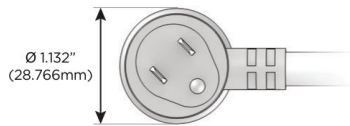

Plug:

Supplied with Low Profile Flat 45° Angle 120 VAC Plug

Optional Standard Straight 120 VAC Plug

Optional Straight 120 VAC Pass-through Plug

- CLEAN, COMPACT DESIGN
- STREAMLINED
- LOW PROFILE
- SIDE-EXITING CORDS
- PLUG & PLAY
- 6' AC CORD & PLUG (FLAT PLUG STANDARD)
- CUSTOMIZABLE CONFIGURATIONS AND FINISHES
- UL LISTED FOR MOUNTING IN FURNITURE
- 15A

M-POWER-5T

AC POWER & DATA CONNECTIVITY SOLUTION

M-POWER-5T-AMMAX-CRAB

Specs:

Modules/Ports:

- A** Tamper Resistant AC Receptacle
- M** Double USB-A (Fast Charging Ports - 18W)
- X** Switched AC

A M X

Distributed by