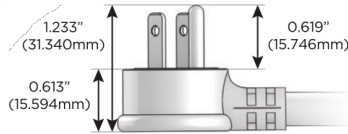

M-POWER-5T

AC POWER & DATA CONNECTIVITY SOLUTION

M-POWER-5T-AMMAX-CHAB

Specs:

Modules/Ports:

- A** Tamper Resistant AC Receptacle
- M** Double USB-A (Fast Charging Ports - 18W)
- X** Switched AC

A M X

Distributed by