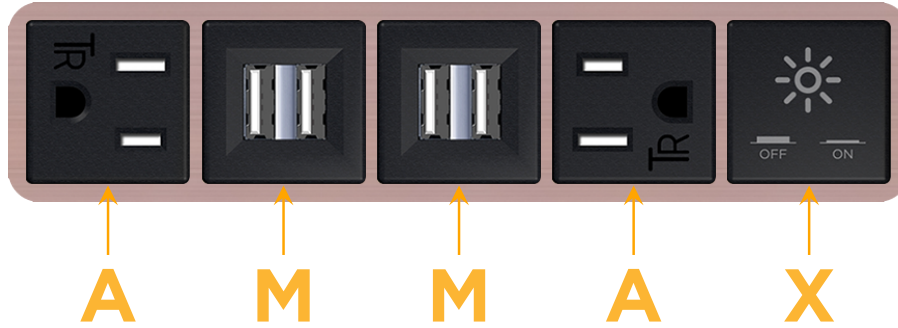

Bezel Finish: **CHAMPAGNE (ABS)**

Custom Finishes Available M-POWER-5T-AMMAX-CHAB

Features:

Module/Port Options:

- A** Tamper Resistant AC Receptacle
- E** USB-A & USB-C (20W)
- M** Double USB-A (Fast Charging Ports - 18W)
- H** HDMI
- 6** CAT 6
- 12** RJ 12
- X** Switched AC
- Y** 3-Way Switch (Low Voltage)
- V** USB-C (45W High Speed Charging Port)
- S** USB-C (25W High Speed Charging Port)
- R** Switched AC (Rocker Switch)
- D** Dimmer Switch

Plug:

Supplied with Low Profile Flat 45° Angle 120 VAC Plug

Optional Standard Straight 120 VAC Plug

Optional Straight 120 VAC Pass-through Plug

- CLEAN, COMPACT DESIGN
- STREAMLINED
- LOW PROFILE
- SIDE-EXITING CORDS
- PLUG & PLAY
- 6' AC CORD & PLUG (FLAT PLUG STANDARD)
- CUSTOMIZABLE CONFIGURATIONS AND FINISHES
- UL LISTED FOR MOUNTING IN FURNITURE
- 15A

M-POWER-5T

AC POWER & DATA CONNECTIVITY SOLUTION

M-POWER-5T-AMMAX-CHAB

Specs:

Modules/Ports:

- A** Tamper Resistant AC Receptacle
- M** Double USB-A (Fast Charging Ports - 18W)
- X** Switched AC

A M X

Distributed by