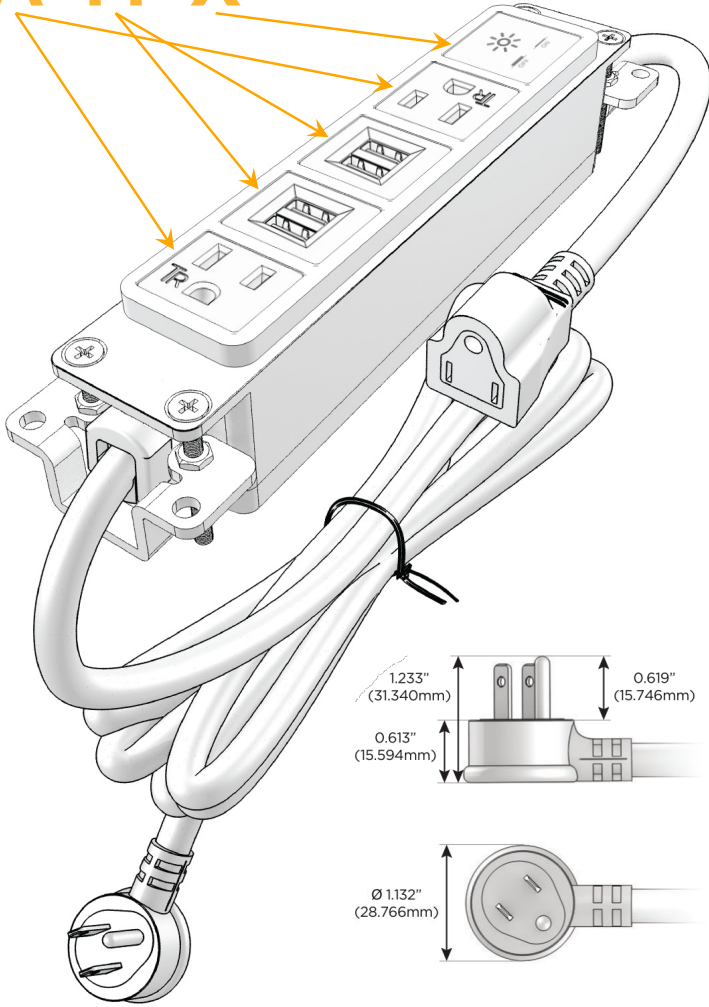

Bezel Finish: **CHAMPAGNE (ABS)**

Custom Finishes Available M-POWER-5T-AMMAX-CHAB

Features:

Module/Port Options:

- A** Tamper Resistant AC Receptacle
- E** USB-A & USB-C (20W)
- M** Double USB-A (Fast Charging Ports - 18W)
- H** HDMI
- 6** CAT 6
- 12** RJ 12
- X** Switched AC
- Y** 3-Way Switch (Low Voltage)
- V** USB-C (45W High Speed Charging Port)
- S** USB-C (25W High Speed Charging Port)
- R** Switched AC (Rocker Switch)
- D** Dimmer Switch

Plug:

Supplied with Low Profile Flat 45° Angle 120 VAC Plug

Optional Standard Straight 120 VAC Plug

Optional Straight 120 VAC Pass-through Plug

- CLEAN, COMPACT DESIGN
- STREAMLINED
- LOW PROFILE
- SIDE-EXITING CORDS
- PLUG & PLAY
- 6' AC CORD & PLUG (FLAT PLUG STANDARD)
- CUSTOMIZABLE CONFIGURATIONS AND FINISHES
- UL LISTED FOR MOUNTING IN FURNITURE
- 15A

M-POWER-5T

AC POWER & DATA CONNECTIVITY SOLUTION

M-POWER-5T-AMMAX-CHAB

Specs:

Modules/Ports:

- A** Tamper Resistant AC Receptacle
- M** Double USB-A (Fast Charging Ports - 18W)
- X** Switched AC

A M X

Distributed by