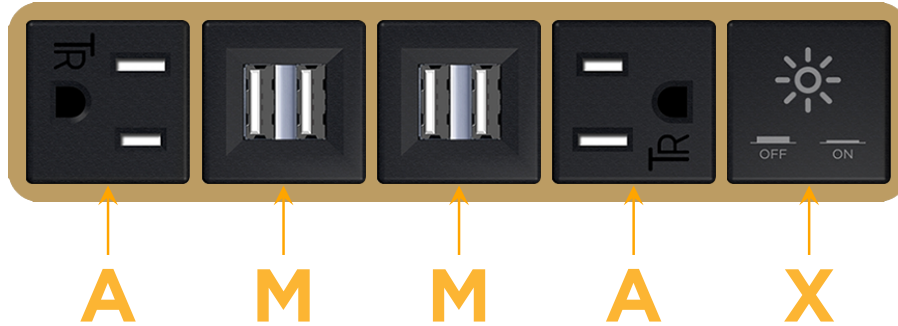

Bezel Finish: **STANDARD BRONZE (ABS)**

Custom Finishes Available M-POWER-5T-AMMAX-BZAB

Features:

Module/Port Options:

- A** Tamper Resistant AC Receptacle
- E** USB-A & USB-C (20W)
- M** Double USB-A (Fast Charging Ports - 18W)
- H** HDMI
- 6** CAT 6
- 12** RJ 12
- X** Switched AC
- Y** 3-Way Switch (Low Voltage)
- V** USB-C (45W High Speed Charging Port)
- S** USB-C (25W High Speed Charging Port)
- R** Switched AC (Rocker Switch)
- D** Dimmer Switch

Plug:

Supplied with Low Profile Flat 45° Angle 120 VAC Plug

Optional Standard Straight 120 VAC Plug

Optional Straight 120 VAC Pass-through Plug

- CLEAN, COMPACT DESIGN
- STREAMLINED
- LOW PROFILE
- SIDE-EXITING CORDS
- PLUG & PLAY
- 6' AC CORD & PLUG (FLAT PLUG STANDARD)
- CUSTOMIZABLE CONFIGURATIONS AND FINISHES
- UL LISTED FOR MOUNTING IN FURNITURE
- 15A

M-POWER-5T

AC POWER & DATA CONNECTIVITY SOLUTION

M-POWER-5T-AMMAX-BZAB

Specs:

Modules/Ports:

- A** Tamper Resistant AC Receptacle
- M** Double USB-A (Fast Charging Ports - 18W)
- X** Switched AC

A M X

Distributed by