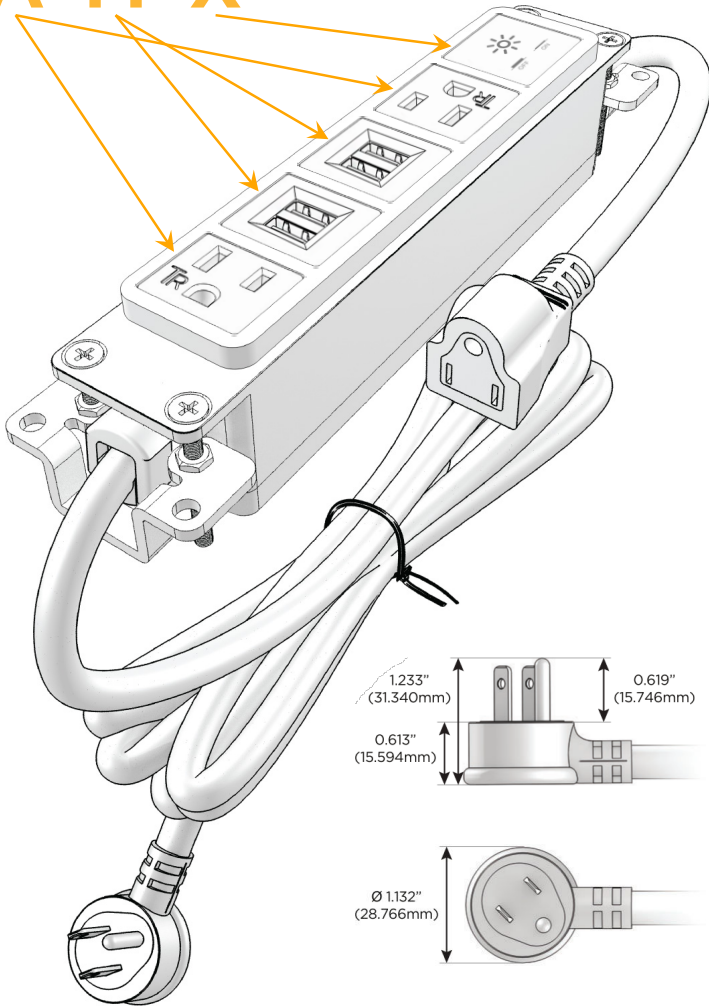

Bezel Finish: **STANDARD BRONZE (ABS)**

Custom Finishes Available M-POWER-5T-AMMAX-BZAB

Features:

Module/Port Options:

- A** Tamper Resistant AC Receptacle
- E** USB-A & USB-C (20W)
- M** Double USB-A (Fast Charging Ports - 18W)
- H** HDMI
- 6** CAT 6
- 12** RJ 12
- X** Switched AC
- Y** 3-Way Switch (Low Voltage)
- V** USB-C (45W High Speed Charging Port)
- S** USB-C (25W High Speed Charging Port)
- R** Switched AC (Rocker Switch)
- D** Dimmer Switch

Plug:

Supplied with Low Profile Flat 45° Angle 120 VAC Plug

Optional Standard Straight 120 VAC Plug

Optional Straight 120 VAC Pass-through Plug

- CLEAN, COMPACT DESIGN
- STREAMLINED
- LOW PROFILE
- SIDE-EXITING CORDS
- PLUG & PLAY
- 6' AC CORD & PLUG (FLAT PLUG STANDARD)
- CUSTOMIZABLE CONFIGURATIONS AND FINISHES
- UL LISTED FOR MOUNTING IN FURNITURE
- 15A

M-POWER-5T

AC POWER & DATA CONNECTIVITY SOLUTION

M-POWER-5T-AMMAX-BZAB

Specs:

Modules/Ports:

- A** Tamper Resistant AC Receptacle
- M** Double USB-A (Fast Charging Ports - 18W)
- X** Switched AC

A M X

Distributed by