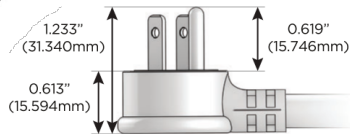

M-POWER-5T

AC POWER & DATA CONNECTIVITY SOLUTION

M-POWER-5T-AMMAX-BZAB

Specs:

Modules/Ports:

- A** Tamper Resistant AC Receptacle
- M** Double USB-A (Fast Charging Ports - 18W)
- X** Switched AC

A M X

Distributed by