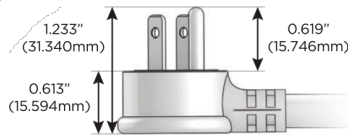

M-POWER-5T

AC POWER & DATA CONNECTIVITY SOLUTION

M-POWER-5T-AMMAX-BZ5AB

Specs:

Modules/Ports:

- A** Tamper Resistant AC Receptacle
- M** Double USB-A (Fast Charging Ports - 18W)
- X** Switched AC

A M X

Distributed by