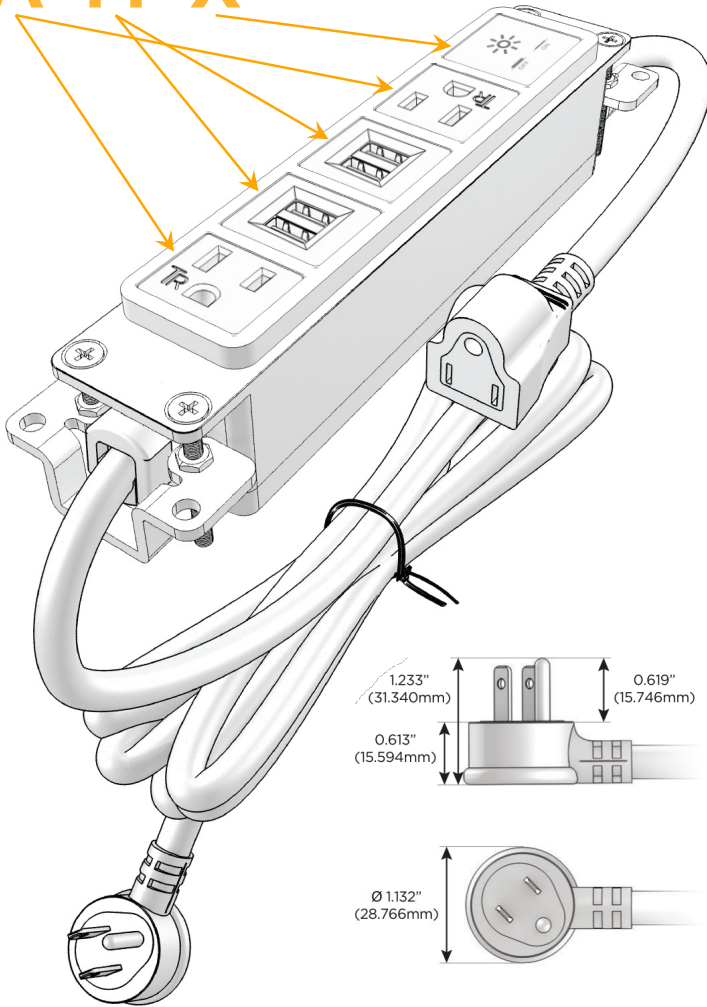

Plug:

Supplied with Low Profile Flat 45° Angle 120 VAC Plug

Optional Standard Straight 120 VAC Plug

Optional Straight 120 VAC Pass-through Plug

- CLEAN, COMPACT DESIGN
- STREAMLINED
- LOW PROFILE
- SIDE-EXITING CORDS
- PLUG & PLAY
- 6' AC CORD & PLUG (FLAT PLUG STANDARD)
- CUSTOMIZABLE CONFIGURATIONS AND FINISHES
- UL LISTED FOR MOUNTING IN FURNITURE
- 15A

M-POWER-5T

AC POWER & DATA CONNECTIVITY SOLUTION

M-POWER-5T-AMMAX-BZ5AB

Specs:

Modules/Ports:

- A** Tamper Resistant AC Receptacle
- M** Double USB-A (Fast Charging Ports - 18W)
- X** Switched AC

A M X

Distributed by