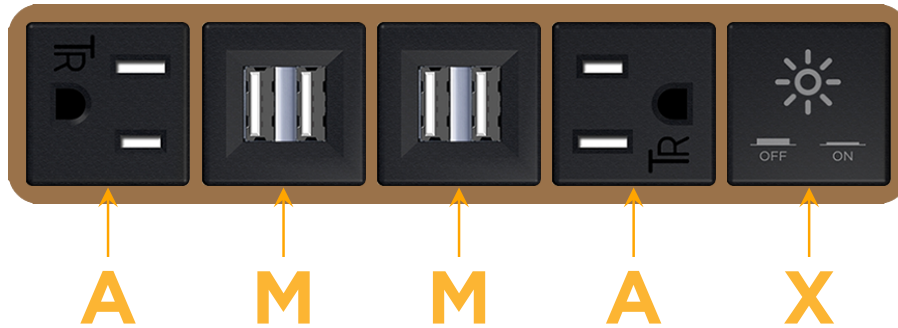

Bezel Finish: **ARCHITECTURAL BRONZE (ABS)**

Custom Finishes Available M-POWER-5T-AMMAX-BZ5AB

Features:

Module/Port Options:

- A** Tamper Resistant AC Receptacle
- E** USB-A & USB-C (20W)
- M** Double USB-A (Fast Charging Ports - 18W)
- H** HDMI
- 6** CAT 6
- 12** RJ 12
- X** Switched AC
- Y** 3-Way Switch (Low Voltage)
- V** USB-C (45W High Speed Charging Port)
- S** USB-C (25W High Speed Charging Port)
- R** Switched AC (Rocker Switch)
- D** Dimmer Switch

Plug:

Supplied with Low Profile Flat 45° Angle 120 VAC Plug

Optional Standard Straight 120 VAC Plug

Optional Straight 120 VAC Pass-through Plug

- CLEAN, COMPACT DESIGN
- STREAMLINED
- LOW PROFILE
- SIDE-EXITING CORDS
- PLUG & PLAY
- 6' AC CORD & PLUG (FLAT PLUG STANDARD)
- CUSTOMIZABLE CONFIGURATIONS AND FINISHES
- UL LISTED FOR MOUNTING IN FURNITURE
- 15A

M-POWER-5T

AC POWER & DATA CONNECTIVITY SOLUTION

M-POWER-5T-AMMAX-BZ5AB

Specs:

Modules/Ports:

- A** Tamper Resistant AC Receptacle
- M** Double USB-A (Fast Charging Ports - 18W)
- X** Switched AC

A M X

Distributed by