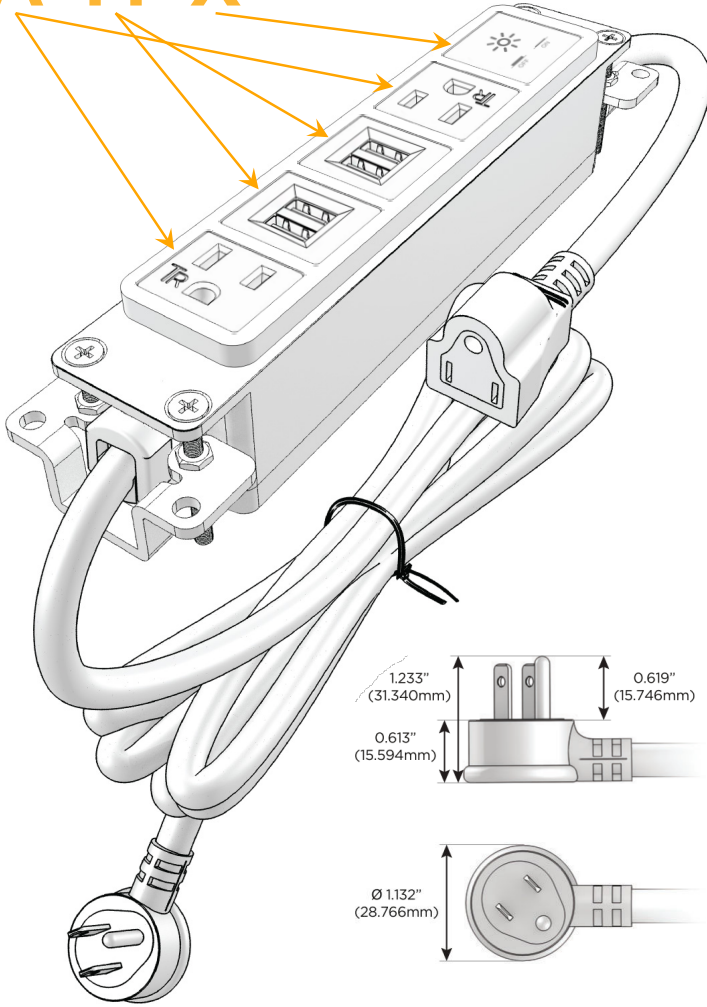

M-POWER-5T

AC POWER & DATA CONNECTIVITY SOLUTION

M-POWER-5T-AMMAX-BZ5AAB

Specs:

Modules/Ports:

- **A** Tamper Resistant AC Receptacle
- **M** Double USB-A (Fast Charging Ports - 18W)
- **X** Switched AC

A M X