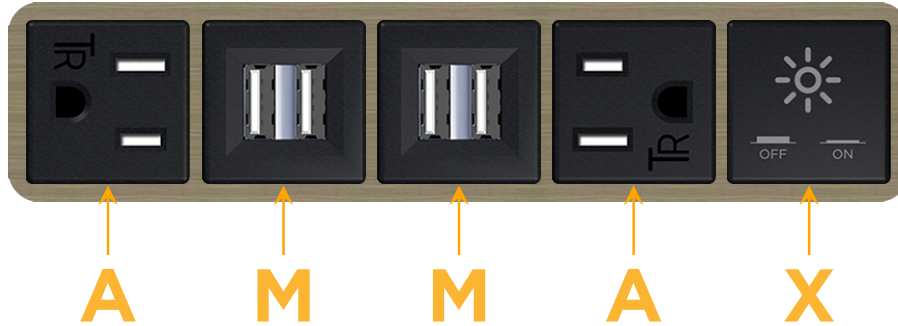

M-POWER-5T

AC POWER & DATA CONNECTIVITY SOLUTION

M-POWER-5T-AMMAX-BZ5AAB

Distributed by

Mormax Company, Inc.

8 Westchester Plaza

Elmsford, NY 10523

914-699-0101

sales@mormax.com

mormax.com

Metro Light & Power's line of power & data solutions offers sophisticated design elements combined with greater ease of installation. Streamlined and low-profile, enhanced by side-exiting cords, our outlets advance the industry with their cutting edge look and feel. We believe flexibility is key, and we provide a variety of mounting options, including the ability to mount in limited spaces. Our outlets are available in many finishes and configurations, in addition to a custom color and finish capability for our clients.

Bezel Finish: **ANTIQUED ARCHITECTURAL BRONZE (ABS)**

Custom Finishes Available M-POWER-5T-AMMAX-BZ5AAB

Features:

Module/Port Options:

- **A** Tamper Resistant AC Receptacle
- **E** USB-A & USB-C (20W)
- **M** Double USB-A (Fast Charging Ports - 18W)
- **H** HDMI
- **6** CAT 6
- **12** RJ 12
- **X** Switched AC
- **Y** 3-Way Switch (Low Voltage)
- **V** USB-C (45W High Speed Charging Port)
- **S** USB-C (25W High Speed Charging Port)
- **R** Switched AC (Rocker Switch)
- **D** Dimmer Switch

Plug:

Supplied with Low Profile Flat 45° Angle 120 VAC Plug

Optional Standard Straight 120 VAC Plug

Optional Straight 120 VAC Pass-through Plug

- CLEAN, COMPACT DESIGN
- STREAMLINED
- LOW PROFILE
- SIDE-EXITING CORDS
- PLUG & PLAY
- 6' AC CORD & PLUG (FLAT PLUG STANDARD)
- CUSTOMIZABLE CONFIGURATIONS AND FINISHES
- UL LISTED FOR MOUNTING IN FURNITURE
- 15A