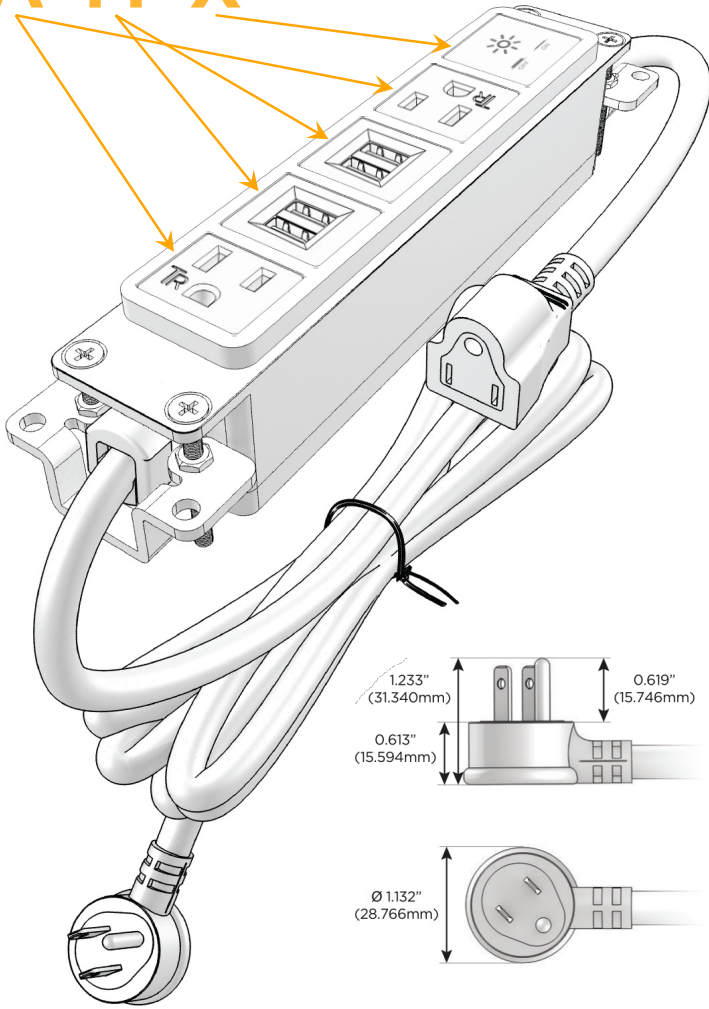

M-POWER-5T

AC POWER & DATA CONNECTIVITY SOLUTION

M-POWER-5T-AMMAX-BZ4B

Specs:

Modules/Ports:

- **A** Tamper Resistant AC Receptacle
- **M** Double USB-A (Fast Charging Ports - 18W)
- **X** Switched AC

A M X