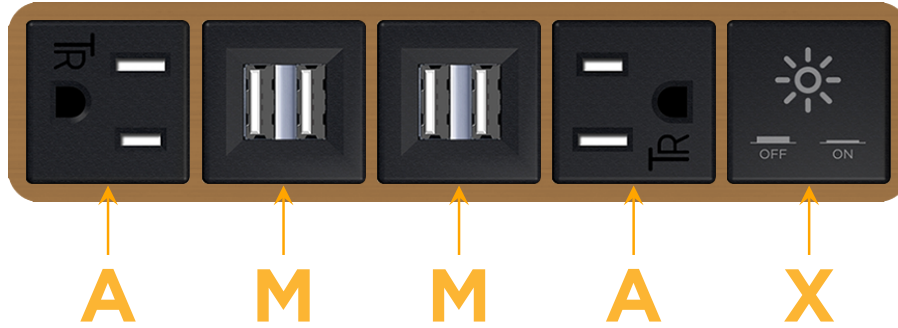

Bezel Finish: **SOLID BRONZE BRUSHED**

Custom Finishes Available M-POWER-5T-AMMAX-BZ4B

Features:

**Module/Port Options:**

- A** Tamper Resistant AC Receptacle
- E** USB-A & USB-C (20W)
- M** Double USB-A (Fast Charging Ports - 18W)
- H** HDMI
- 6** CAT 6
- 12** RJ 12
- X** Switched AC
- Y** 3-Way Switch (Low Voltage)
- V** USB-C (45W High Speed Charging Port)
- S** USB-C (25W High Speed Charging Port)
- R** Switched AC (Rocker Switch)
- D** Dimmer Switch

**Plug:**

Supplied with Low Profile Flat 45° Angle 120 VAC Plug

Optional Standard Straight 120 VAC Plug

Optional Straight 120 VAC Pass-through Plug

- CLEAN, COMPACT DESIGN
- STREAMLINED
- LOW PROFILE
- SIDE-EXITING CORDS
- PLUG & PLAY
- 6' AC CORD & PLUG (FLAT PLUG STANDARD)
- CUSTOMIZABLE CONFIGURATIONS AND FINISHES
- UL LISTED FOR MOUNTING IN FURNITURE
- 15A

### Modules/Ports:

- A** Tamper Resistant AC Receptacle
- M** Double USB-A (Fast Charging Ports - 18W)
- X** Switched AC