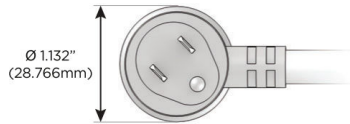

Plug:

Supplied with Low Profile Flat 45° Angle 120 VAC Plug

Optional Standard Straight 120 VAC Plug

Optional Straight 120 VAC Pass-through Plug

- CLEAN, COMPACT DESIGN
- STREAMLINED
- LOW PROFILE
- SIDE-EXITING CORDS
- PLUG & PLAY
- 6' AC CORD & PLUG (FLAT PLUG STANDARD)
- CUSTOMIZABLE CONFIGURATIONS AND FINISHES
- UL LISTED FOR MOUNTING IN FURNITURE
- 15A

M-POWER-5T

AC POWER & DATA CONNECTIVITY SOLUTION

M-POWER-5T-AMMAX-BRAB

Specs:

Modules/Ports:

- A** Tamper Resistant AC Receptacle
- M** Double USB-A (Fast Charging Ports - 18W)
- X** Switched AC

A M X

Distributed by