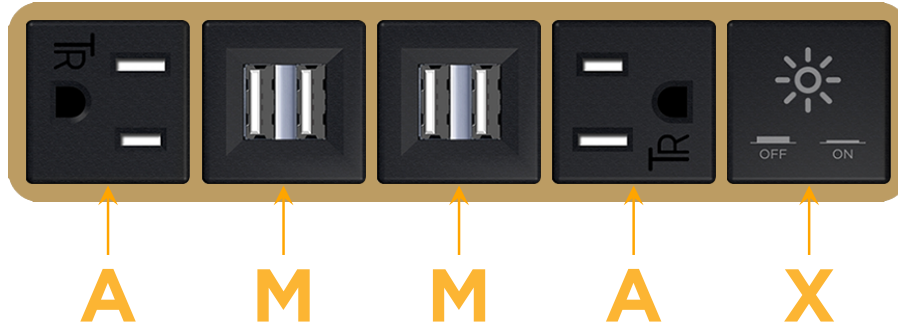

Bezel Finish: **BRASS (ABS)**

Custom Finishes Available M-POWER-5T-AMMAX-BRAB

Features:

Module/Port Options:

- A** Tamper Resistant AC Receptacle
- E** USB-A & USB-C (20W)
- M** Double USB-A (Fast Charging Ports - 18W)
- H** HDMI
- 6** CAT 6
- 12** RJ 12
- X** Switched AC
- Y** 3-Way Switch (Low Voltage)
- V** USB-C (45W High Speed Charging Port)
- S** USB-C (25W High Speed Charging Port)
- R** Switched AC (Rocker Switch)
- D** Dimmer Switch

Plug:

Supplied with Low Profile Flat 45° Angle 120 VAC Plug

Optional Standard Straight 120 VAC Plug

Optional Straight 120 VAC Pass-through Plug

- CLEAN, COMPACT DESIGN
- STREAMLINED
- LOW PROFILE
- SIDE-EXITING CORDS
- PLUG & PLAY
- 6' AC CORD & PLUG (FLAT PLUG STANDARD)
- CUSTOMIZABLE CONFIGURATIONS AND FINISHES
- UL LISTED FOR MOUNTING IN FURNITURE
- 15A

M-POWER-5T

AC POWER & DATA CONNECTIVITY SOLUTION

M-POWER-5T-AMMAX-BRAB

Specs:

Modules/Ports:

- A** Tamper Resistant AC Receptacle
- M** Double USB-A (Fast Charging Ports - 18W)
- X** Switched AC

A M X

Distributed by