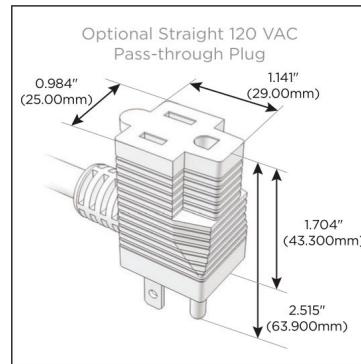

Plug:

Supplied with Low Profile Flat 45° Angle 120 VAC Plug

Optional Standard Straight 120 VAC Plug

Optional Straight 120 VAC Pass-through Plug

- CLEAN, COMPACT DESIGN
- STREAMLINED
- LOW PROFILE
- SIDE-EXITING CORDS
- PLUG & PLAY
- 6' AC CORD & PLUG (FLAT PLUG STANDARD)
- CUSTOMIZABLE CONFIGURATIONS AND FINISHES
- UL LISTED FOR MOUNTING IN FURNITURE
- 15A

M-POWER-5T

AC POWER & DATA CONNECTIVITY SOLUTION

M-POWER-5T-AMMAX-BRAB

Specs:

Modules/Ports:

- A** Tamper Resistant AC Receptacle
- M** Double USB-A (Fast Charging Ports - 18W)
- X** Switched AC

A M X

Distributed by