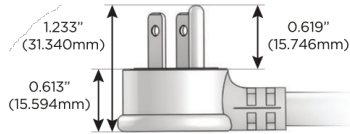

M-POWER-5T

AC POWER & DATA CONNECTIVITY SOLUTION

M-POWER-5T-AMMAX-BRAB

Specs:

Modules/Ports:

- A** Tamper Resistant AC Receptacle
- M** Double USB-A (Fast Charging Ports - 18W)
- X** Switched AC

A M X

Distributed by