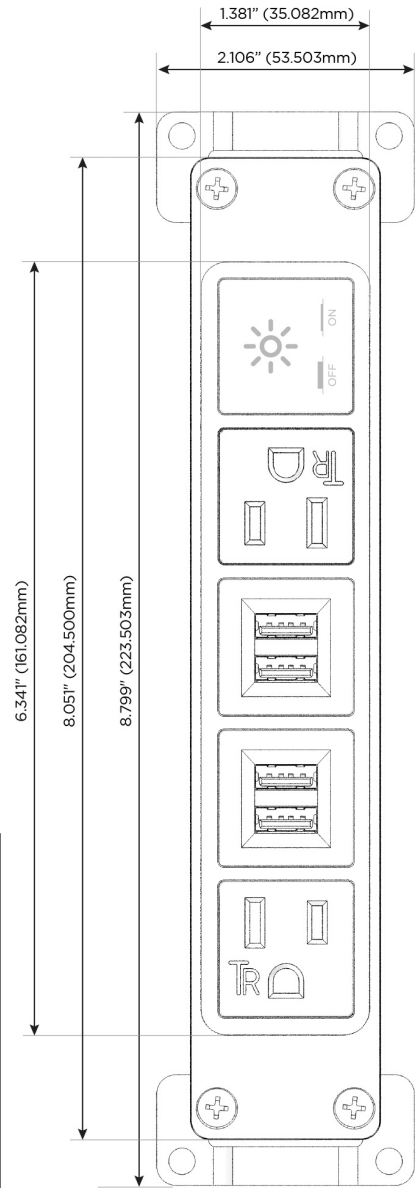

Distributed by

Mormax Company, Inc.

8 Westchester Plaza

Elmsford, NY 10523

914-699-0101

sales@mormax.com

mormax.com

TOP