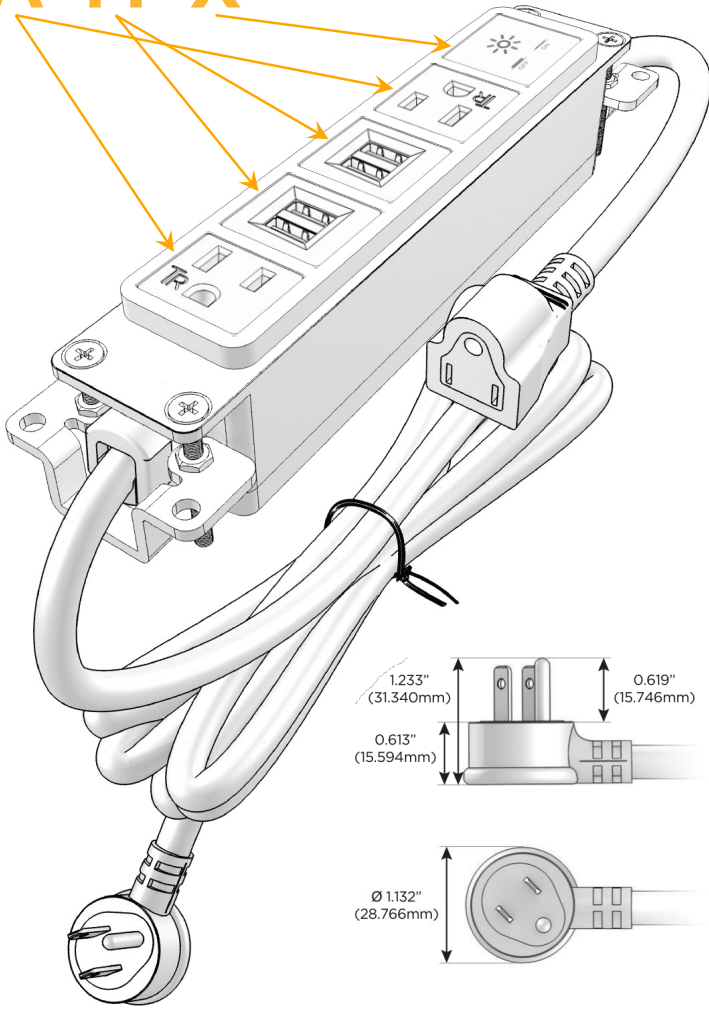

Bezel Finish: **BRASS (ABS)**

Custom Finishes Available M-POWER-5T-AMMAX-BRAB

Features:

Module/Port Options:

- A** Tamper Resistant AC Receptacle
- E** USB-A & USB-C (20W)
- M** Double USB-A (Fast Charging Ports - 18W)
- H** HDMI
- 6** CAT 6
- 12** RJ 12
- X** Switched AC
- Y** 3-Way Switch (Low Voltage)
- V** USB-C (45W High Speed Charging Port)
- S** USB-C (25W High Speed Charging Port)
- R** Switched AC (Rocker Switch)
- D** Dimmer Switch

Plug:

Supplied with Low Profile Flat 45° Angle 120 VAC Plug

Optional Standard Straight 120 VAC Plug

Optional Straight 120 VAC Pass-through Plug

- CLEAN, COMPACT DESIGN
- STREAMLINED
- LOW PROFILE
- SIDE-EXITING CORDS
- PLUG & PLAY
- 6' AC CORD & PLUG (FLAT PLUG STANDARD)
- CUSTOMIZABLE CONFIGURATIONS AND FINISHES
- UL LISTED FOR MOUNTING IN FURNITURE
- 15A

M-POWER-5T

AC POWER & DATA CONNECTIVITY SOLUTION

M-POWER-5T-AMMAX-BRAB

Specs:

Modules/Ports:

- A** Tamper Resistant AC Receptacle
- M** Double USB-A (Fast Charging Ports - 18W)
- X** Switched AC

A M X

Distributed by