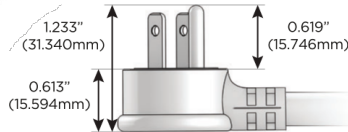

M-POWER-5T

AC POWER & DATA CONNECTIVITY SOLUTION

M-POWER-5T-AMMAX-BRAAB

Specs:

Modules/Ports:

- A** Tamper Resistant AC Receptacle
- M** Double USB-A (Fast Charging Ports - 18W)
- X** Switched AC

A M X

Distributed by