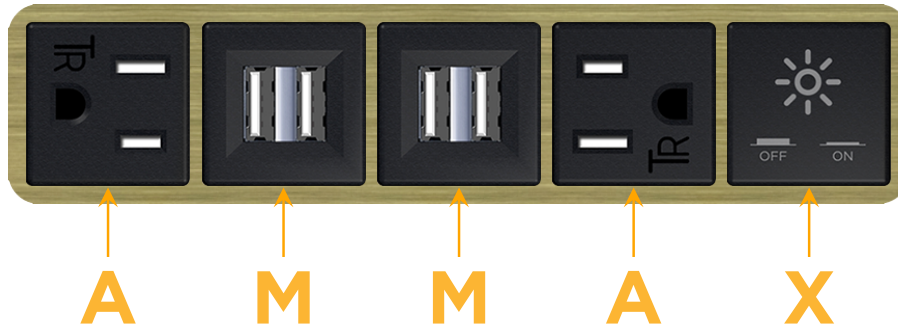

Bezel Finish: **BRASS ANTIQUED (ABS)**

Custom Finishes Available M-POWER-5T-AMMAX-BRAAB

Features:

Module/Port Options:

- A** Tamper Resistant AC Receptacle
- E** USB-A & USB-C (20W)
- M** Double USB-A (Fast Charging Ports - 18W)
- H** HDMI
- 6** CAT 6
- 12** RJ 12
- X** Switched AC
- Y** 3-Way Switch (Low Voltage)
- V** USB-C (45W High Speed Charging Port)
- S** USB-C (25W High Speed Charging Port)
- R** Switched AC (Rocker Switch)
- D** Dimmer Switch

Plug:

Supplied with Low Profile Flat 45° Angle 120 VAC Plug

Optional Standard Straight 120 VAC Plug

Optional Straight 120 VAC Pass-through Plug

- CLEAN, COMPACT DESIGN
- STREAMLINED
- LOW PROFILE
- SIDE-EXITING CORDS
- PLUG & PLAY
- 6' AC CORD & PLUG (FLAT PLUG STANDARD)
- CUSTOMIZABLE CONFIGURATIONS AND FINISHES
- UL LISTED FOR MOUNTING IN FURNITURE
- 15A

M-POWER-5T

AC POWER & DATA CONNECTIVITY SOLUTION

M-POWER-5T-AMMAX-BRAAB

Specs:

Modules/Ports:

- A** Tamper Resistant AC Receptacle
- M** Double USB-A (Fast Charging Ports - 18W)
- X** Switched AC

A M X

Distributed by