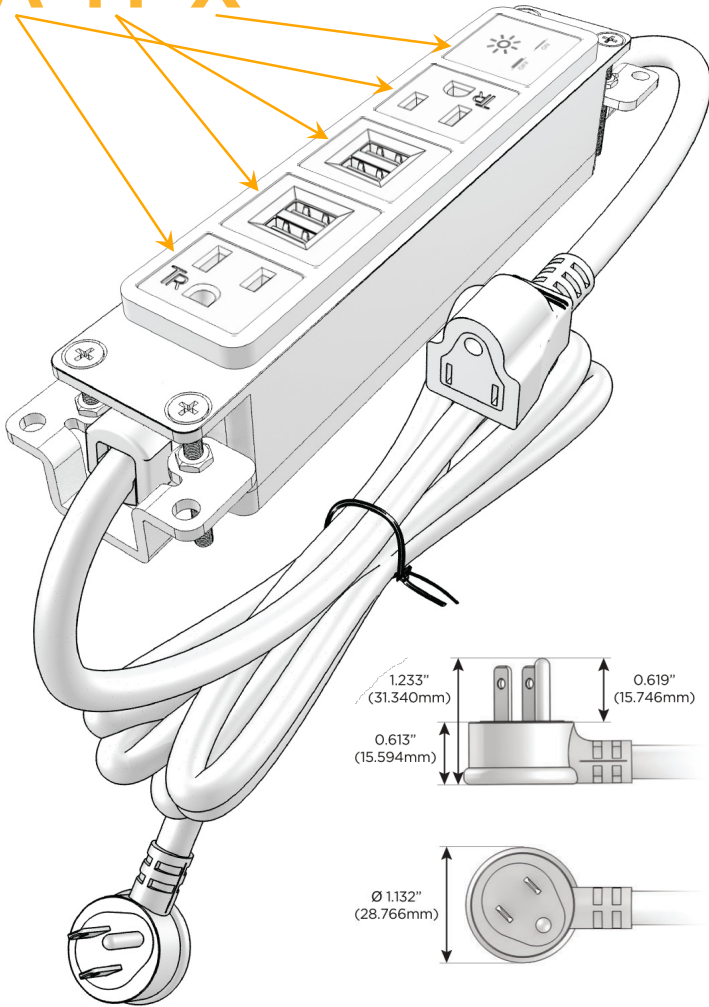

Bezel Finish: **BRASS ANTIQUED (ABS)**

Custom Finishes Available M-POWER-5T-AMMAX-BRAAB

Features:

Module/Port Options:

- A** Tamper Resistant AC Receptacle
- E** USB-A & USB-C (20W)
- M** Double USB-A (Fast Charging Ports - 18W)
- H** HDMI
- 6** CAT 6
- 12** RJ 12
- X** Switched AC
- Y** 3-Way Switch (Low Voltage)
- V** USB-C (45W High Speed Charging Port)
- S** USB-C (25W High Speed Charging Port)
- R** Switched AC (Rocker Switch)
- D** Dimmer Switch

Plug:

Supplied with Low Profile Flat 45° Angle 120 VAC Plug

Optional Standard Straight 120 VAC Plug

Optional Straight 120 VAC Pass-through Plug

- CLEAN, COMPACT DESIGN
- STREAMLINED
- LOW PROFILE
- SIDE-EXITING CORDS
- PLUG & PLAY
- 6' AC CORD & PLUG (FLAT PLUG STANDARD)
- CUSTOMIZABLE CONFIGURATIONS AND FINISHES
- UL LISTED FOR MOUNTING IN FURNITURE
- 15A

M-POWER-5T

AC POWER & DATA CONNECTIVITY SOLUTION

M-POWER-5T-AMMAX-BRAAB

Specs:

Modules/Ports:

- A** Tamper Resistant AC Receptacle
- M** Double USB-A (Fast Charging Ports - 18W)
- X** Switched AC

A M X

Distributed by