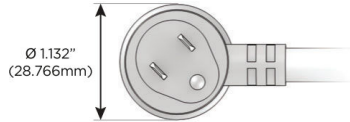

Plug:

Supplied with Low Profile Flat 45° Angle 120 VAC Plug

Optional Standard Straight 120 VAC Plug

Optional Straight 120 VAC Pass-through Plug

- CLEAN, COMPACT DESIGN
- STREAMLINED
- LOW PROFILE
- SIDE-EXITING CORDS
- PLUG & PLAY
- 6' AC CORD & PLUG (FLAT PLUG STANDARD)
- CUSTOMIZABLE CONFIGURATIONS AND FINISHES
- UL LISTED FOR MOUNTING IN FURNITURE
- 15A

M-POWER-5T

AC POWER & DATA CONNECTIVITY SOLUTION

M-POWER-5T-AMMAX-BR4B

Specs:

Modules/Ports:

- A** Tamper Resistant AC Receptacle
- M** Double USB-A (Fast Charging Ports - 18W)
- X** Switched AC

A M X

Distributed by