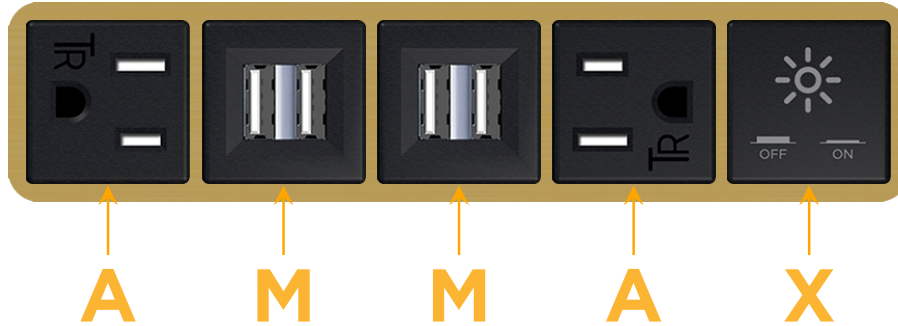

Bezel Finish: **SOLID BRASS BRUSHED**

Custom Finishes Available M-POWER-5T-AMMAX-BR4B

Features:

Module/Port Options:

- A** Tamper Resistant AC Receptacle
- E** USB-A & USB-C (20W)
- M** Double USB-A (Fast Charging Ports - 18W)
- H** HDMI
- 6** CAT 6
- 12** RJ 12
- X** Switched AC
- Y** 3-Way Switch (Low Voltage)
- V** USB-C (45W High Speed Charging Port)
- S** USB-C (25W High Speed Charging Port)
- R** Switched AC (Rocker Switch)
- D** Dimmer Switch

Plug:

Supplied with Low Profile Flat 45° Angle 120 VAC Plug

Optional Standard Straight 120 VAC Plug

Optional Straight 120 VAC Pass-through Plug

- CLEAN, COMPACT DESIGN
- STREAMLINED
- LOW PROFILE
- SIDE-EXITING CORDS
- PLUG & PLAY
- 6' AC CORD & PLUG (FLAT PLUG STANDARD)
- CUSTOMIZABLE CONFIGURATIONS AND FINISHES
- UL LISTED FOR MOUNTING IN FURNITURE
- 15A

M-POWER-5T

AC POWER & DATA CONNECTIVITY SOLUTION

M-POWER-5T-AMMAX-BR4B

Specs:

Modules/Ports:

- A** Tamper Resistant AC Receptacle
- M** Double USB-A (Fast Charging Ports - 18W)
- X** Switched AC

A M X

Distributed by