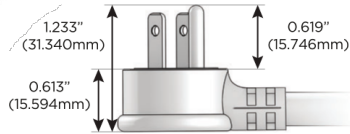

M-POWER-5T

AC POWER & DATA CONNECTIVITY SOLUTION

M-POWER-5T-AMMAX-BR4B

Specs:

Modules/Ports:

- A** Tamper Resistant AC Receptacle
- M** Double USB-A (Fast Charging Ports - 18W)
- X** Switched AC

A M X

Distributed by