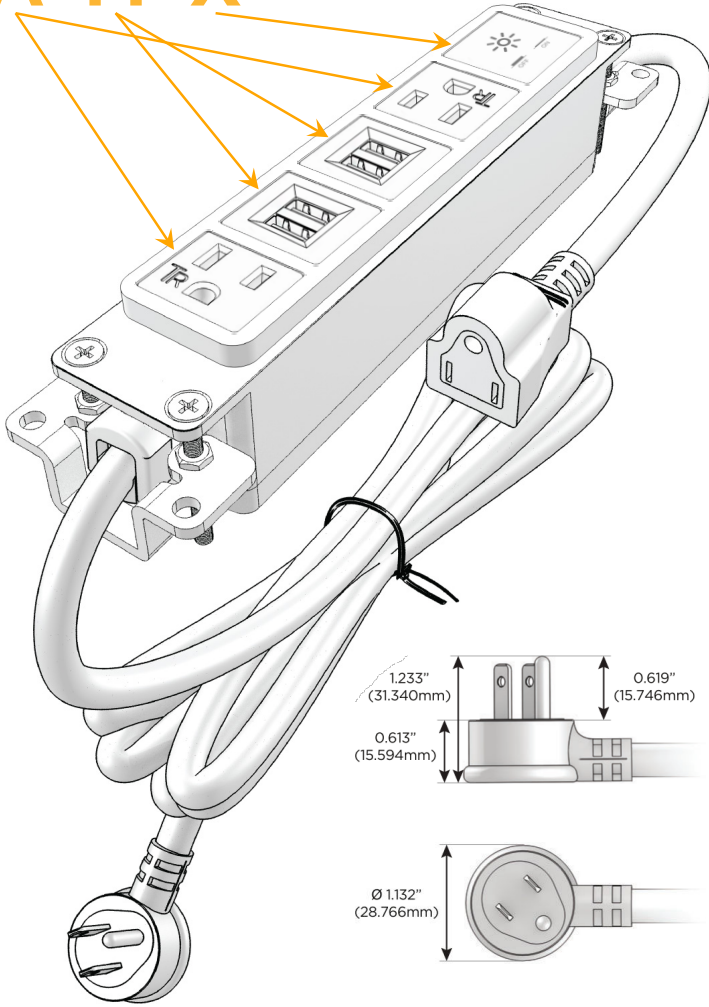

Bezel Finish: **SOLID BRASS BRUSHED**

Custom Finishes Available M-POWER-5T-AMMAX-BR4B

Features:

Module/Port Options:

- A** Tamper Resistant AC Receptacle
- E** USB-A & USB-C (20W)
- M** Double USB-A (Fast Charging Ports - 18W)
- H** HDMI
- 6** CAT 6
- 12** RJ 12
- X** Switched AC
- Y** 3-Way Switch (Low Voltage)
- V** USB-C (45W High Speed Charging Port)
- S** USB-C (25W High Speed Charging Port)
- R** Switched AC (Rocker Switch)
- D** Dimmer Switch

Plug:

Supplied with Low Profile Flat 45° Angle 120 VAC Plug

Optional Standard Straight 120 VAC Plug

Optional Straight 120 VAC Pass-through Plug

- CLEAN, COMPACT DESIGN
- STREAMLINED
- LOW PROFILE
- SIDE-EXITING CORDS
- PLUG & PLAY
- 6' AC CORD & PLUG (FLAT PLUG STANDARD)
- CUSTOMIZABLE CONFIGURATIONS AND FINISHES
- UL LISTED FOR MOUNTING IN FURNITURE
- 15A

M-POWER-5T

AC POWER & DATA CONNECTIVITY SOLUTION

M-POWER-5T-AMMAX-BR4B

Specs:

Modules/Ports:

- A** Tamper Resistant AC Receptacle
- M** Double USB-A (Fast Charging Ports - 18W)
- X** Switched AC

A M X

Distributed by