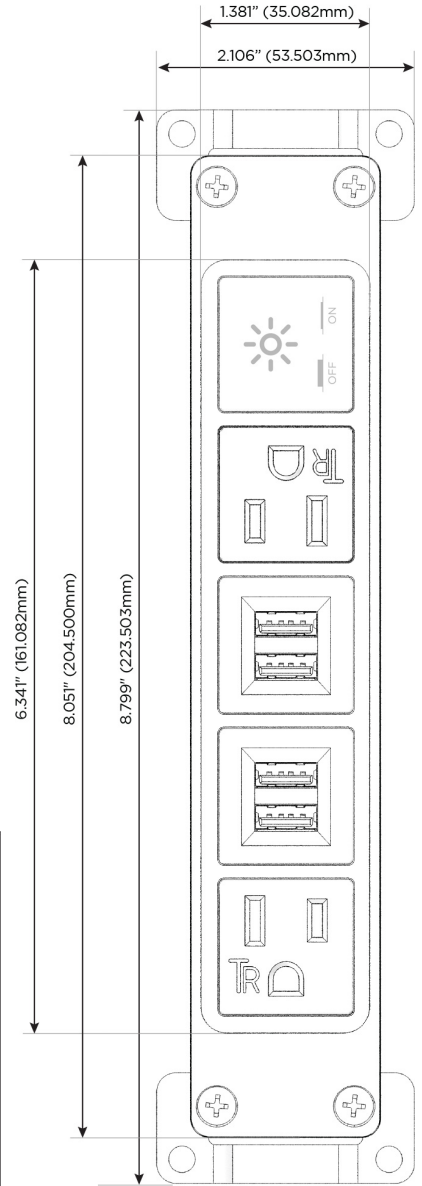

Distributed by

Mormax Company, Inc.

8 Westchester Plaza

Elmsford, NY 10523

914-699-0101

sales@mormax.com

mormax.com

TOP