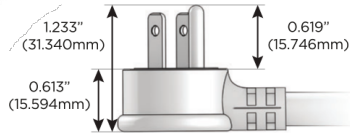

# M-POWER-5T

AC POWER & DATA CONNECTIVITY SOLUTION

M-POWER-5T-AMMAX-BB

Specs:

**Modules/Ports:**

- A** Tamper Resistant AC Receptacle
- M** Double USB-A (Fast Charging Ports - 18W)
- X** Switched AC

**A M X**