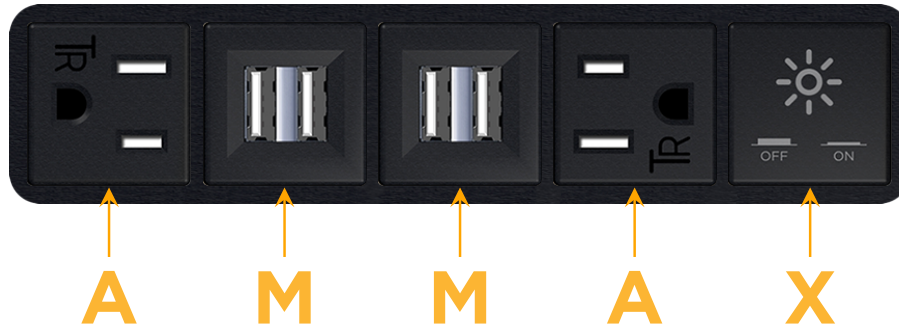

M-POWER-5T

AC POWER & DATA CONNECTIVITY SOLUTION

M-POWER-5T-AMMAX-BB

Distributed by

Mormax Company, Inc.

8 Westchester Plaza

Elmsford, NY 10523

914-699-0101

sales@mormax.com

mormax.com

Metro Light & Power's line of power & data solutions offers sophisticated design elements combined with greater ease of installation. Streamlined and low-profile, enhanced by side-exiting cords, our outlets advance the industry with their cutting edge look and feel. We believe flexibility is key, and we provide a variety of mounting options, including the ability to mount in limited spaces. Our outlets are available in many finishes and configurations, in addition to a custom color and finish capability for our clients.

Bezel Finish: **BLACK (STEEL)**

Custom Finishes Available M-POWER-5T-AMMAX-BB

Features:

Module/Port Options:

- **A** Tamper Resistant AC Receptacle
- **E** USB-A & USB-C (20W)
- **M** Double USB-A (Fast Charging Ports - 18W)
- **H** HDMI
- **6** CAT 6
- **12** RJ 12
- **X** Switched AC
- **Y** 3-Way Switch (Low Voltage)
- **V** USB-C (45W High Speed Charging Port)
- **S** USB-C (25W High Speed Charging Port)
- **R** Switched AC (Rocker Switch)
- **D** Dimmer Switch

Plug:

Supplied with Low Profile Flat 45° Angle 120 VAC Plug

Optional Standard Straight 120 VAC Plug

Optional Straight 120 VAC Pass-through Plug

- CLEAN, COMPACT DESIGN
- STREAMLINED
- LOW PROFILE
- SIDE-EXITING CORDS
- PLUG & PLAY
- 6' AC CORD & PLUG (FLAT PLUG STANDARD)
- CUSTOMIZABLE CONFIGURATIONS AND FINISHES
- UL LISTED FOR MOUNTING IN FURNITURE
- 15A