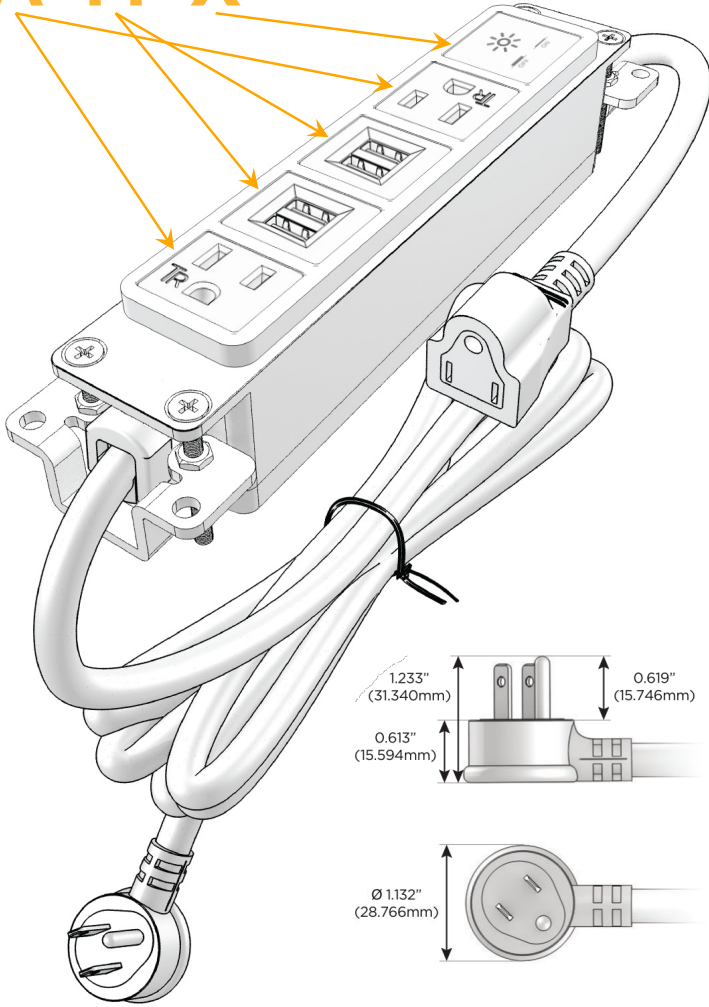

### Module/Port Options:

- A** Tamper Resistant AC Receptacle
- E** USB-A & USB-C (20W)
- M** Double USB-A (Fast Charging Ports - 18W)
- H** HDMI
- 6** CAT 6
- 12** RJ 12
- X** Switched AC
- Y** 3-Way Switch (Low Voltage)
- V** USB-C (45W High Speed Charging Port)
- S** USB-C (25W High Speed Charging Port)
- R** Switched AC (Rocker Switch)
- D** Dimmer Switch

### Plug:

Supplied with Low Profile Flat 45° Angle 120 VAC Plug

Optional Standard Straight 120 VAC Plug

Optional Straight 120 VAC Pass-through Plug

- CLEAN, COMPACT DESIGN
- STREAMLINED
- LOW PROFILE
- SIDE-EXITING CORDS
- PLUG & PLAY
- 6' AC CORD & PLUG (FLAT PLUG STANDARD)
- CUSTOMIZABLE CONFIGURATIONS AND FINISHES
- UL LISTED FOR MOUNTING IN FURNITURE
- 15A

# M-POWER-5T

AC POWER & DATA CONNECTIVITY SOLUTION

M-POWER-5T-AMMAX-BB

Specs:

**Modules/Ports:**

- A** Tamper Resistant AC Receptacle
- M** Double USB-A (Fast Charging Ports - 18W)
- X** Switched AC

**A M X**