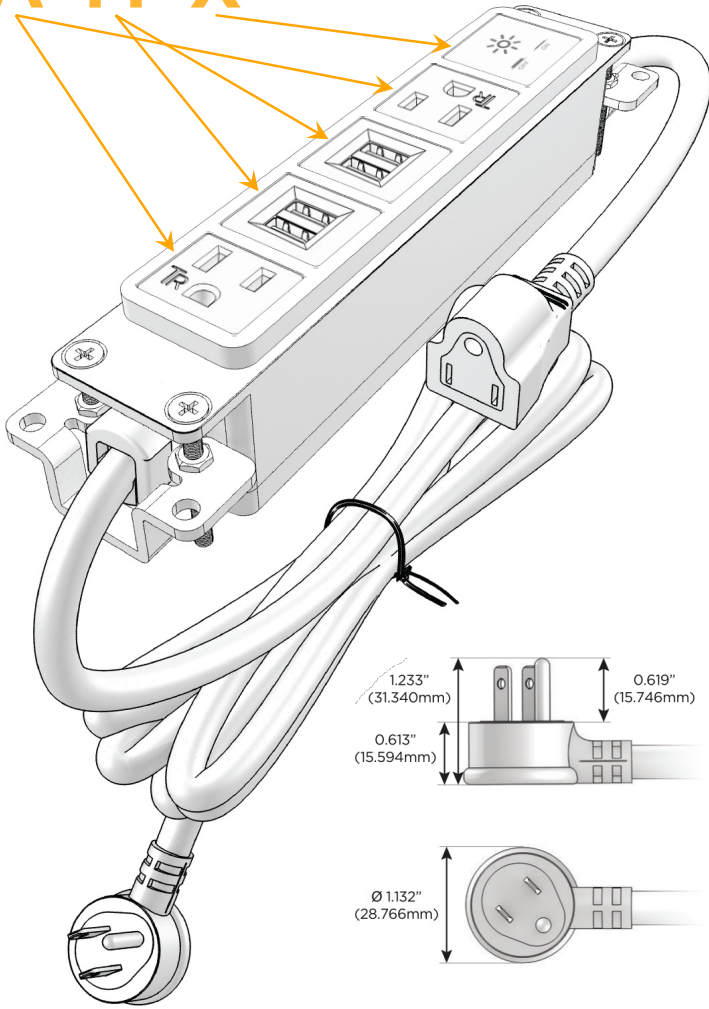

Bezel Finish: **BLACK (ABS)**

Custom Finishes Available M-POWER-5T-AMMAX-BAB

Features:

Module/Port Options:

- A** Tamper Resistant AC Receptacle
- E** USB-A & USB-C (20W)
- M** Double USB-A (Fast Charging Ports - 18W)
- H** HDMI
- 6** CAT 6
- 12** RJ 12
- X** Switched AC
- Y** 3-Way Switch (Low Voltage)
- V** USB-C (45W High Speed Charging Port)
- S** USB-C (25W High Speed Charging Port)
- R** Switched AC (Rocker Switch)
- D** Dimmer Switch

Plug:

Supplied with Low Profile Flat 45° Angle 120 VAC Plug

Optional Standard Straight 120 VAC Plug

Optional Straight 120 VAC Pass-through Plug

- CLEAN, COMPACT DESIGN
- STREAMLINED
- LOW PROFILE
- SIDE-EXITING CORDS
- PLUG & PLAY
- 6' AC CORD & PLUG (FLAT PLUG STANDARD)
- CUSTOMIZABLE CONFIGURATIONS AND FINISHES
- UL LISTED FOR MOUNTING IN FURNITURE
- 15A

M-POWER-5T

AC POWER & DATA CONNECTIVITY SOLUTION

M-POWER-5T-AMMAX-BAB

Specs:

Modules/Ports:

- A** Tamper Resistant AC Receptacle
- M** Double USB-A (Fast Charging Ports - 18W)
- X** Switched AC

A M X

Distributed by