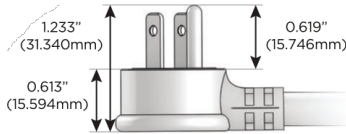

M-POWER-5T

AC POWER & DATA CONNECTIVITY SOLUTION

M-POWER-5T-AMMAX-BAB

Specs:

Modules/Ports:

- A** Tamper Resistant AC Receptacle
- M** Double USB-A (Fast Charging Ports - 18W)
- X** Switched AC

A M X

Distributed by