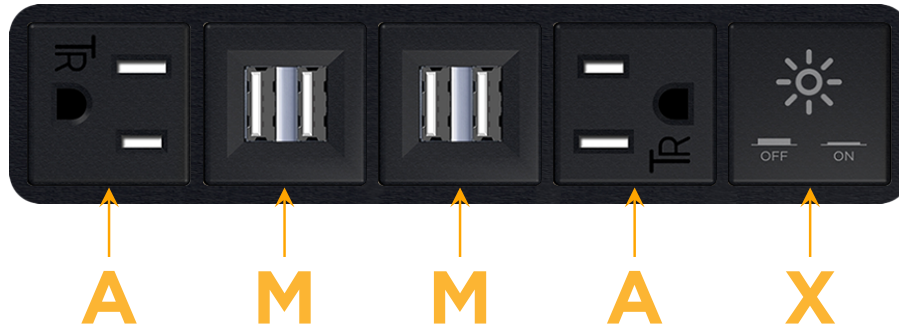

Bezel Finish: **BLACK (ABS)**

Custom Finishes Available M-POWER-5T-AMMAX-BAB

Features:

Module/Port Options:

- A** Tamper Resistant AC Receptacle
- E** USB-A & USB-C (20W)
- M** Double USB-A (Fast Charging Ports - 18W)
- H** HDMI
- 6** CAT 6
- 12** RJ 12
- X** Switched AC
- Y** 3-Way Switch (Low Voltage)
- V** USB-C (45W High Speed Charging Port)
- S** USB-C (25W High Speed Charging Port)
- R** Switched AC (Rocker Switch)
- D** Dimmer Switch

Plug:

Supplied with Low Profile Flat 45° Angle 120 VAC Plug

Optional Standard Straight 120 VAC Plug

Optional Straight 120 VAC Pass-through Plug

- CLEAN, COMPACT DESIGN
- STREAMLINED
- LOW PROFILE
- SIDE-EXITING CORDS
- PLUG & PLAY
- 6' AC CORD & PLUG (FLAT PLUG STANDARD)
- CUSTOMIZABLE CONFIGURATIONS AND FINISHES
- UL LISTED FOR MOUNTING IN FURNITURE
- 15A

M-POWER-5T

AC POWER & DATA CONNECTIVITY SOLUTION

M-POWER-5T-AMMAX-BAB

Specs:

Modules/Ports:

- A** Tamper Resistant AC Receptacle
- M** Double USB-A (Fast Charging Ports - 18W)
- X** Switched AC

A M X

Distributed by