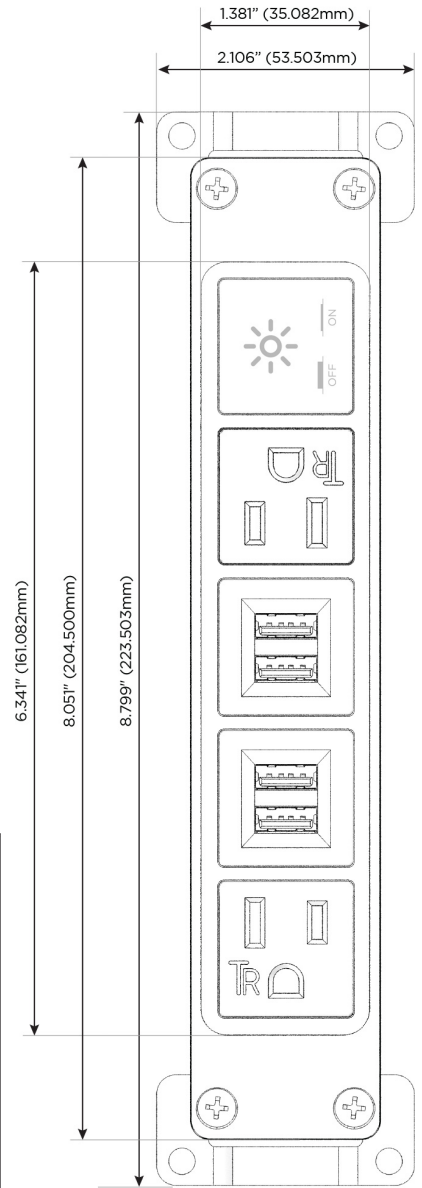

### Module/Port Options:

- A** Tamper Resistant AC Receptacle
- E** USB-A & USB-C (20W)
- M** Double USB-A (Fast Charging Ports - 18W)
- H** HDMI
- 6** CAT 6
- 12** RJ 12
- X** Switched AC
- Y** 3-Way Switch (Low Voltage)
- V** USB-C (45W High Speed Charging Port)
- S** USB-C (25W High Speed Charging Port)
- R** Switched AC (Rocker Switch)
- D** Dimmer Switch

### Plug:

Supplied with Low Profile Flat 45° Angle 120 VAC Plug

Optional Standard Straight 120 VAC Plug

Optional Straight 120 VAC Pass-through Plug

- CLEAN, COMPACT DESIGN
- STREAMLINED
- LOW PROFILE
- SIDE-EXITING CORDS
- PLUG & PLAY
- 6' AC CORD & PLUG (FLAT PLUG STANDARD)
- CUSTOMIZABLE CONFIGURATIONS AND FINISHES
- UL LISTED FOR MOUNTING IN FURNITURE
- 15A

### Modules/Ports:

- A** Tamper Resistant AC Receptacle
- M** Double USB-A (Fast Charging Ports - 18W)
- X** Switched AC

TOP

SIDE