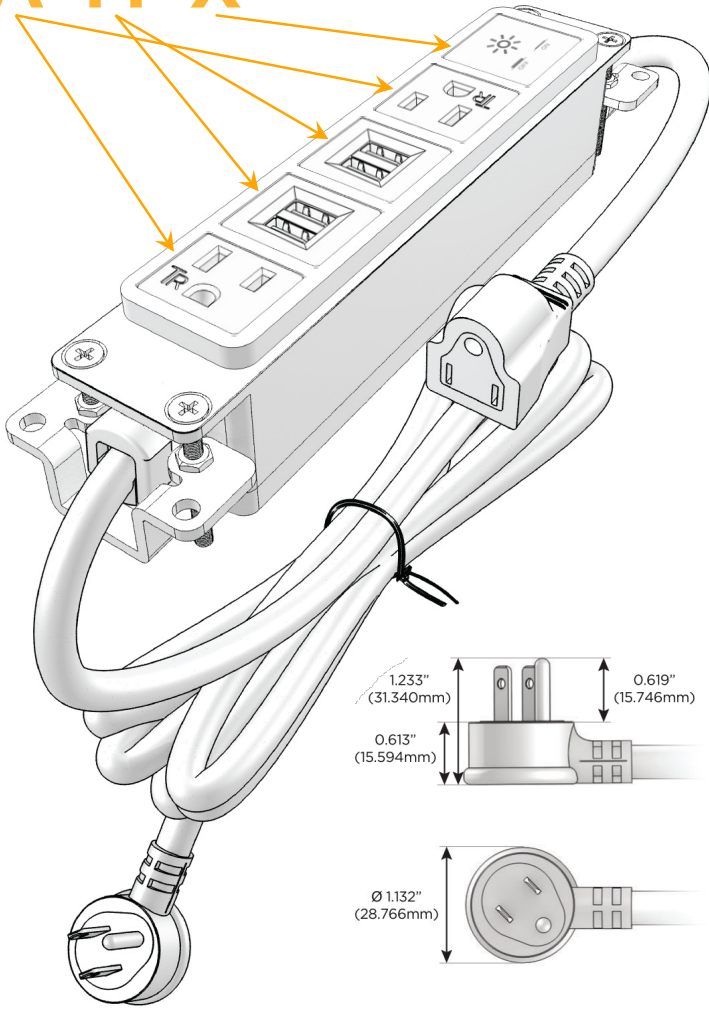

M-POWER-5T

AC POWER & DATA CONNECTIVITY SOLUTION

M-POWER-5T-AMMAX-B2AB

Specs:

Modules/Ports:

- **A** Tamper Resistant AC Receptacle
- **M** Double USB-A (Fast Charging Ports - 18W)
- **X** Switched AC

A M X