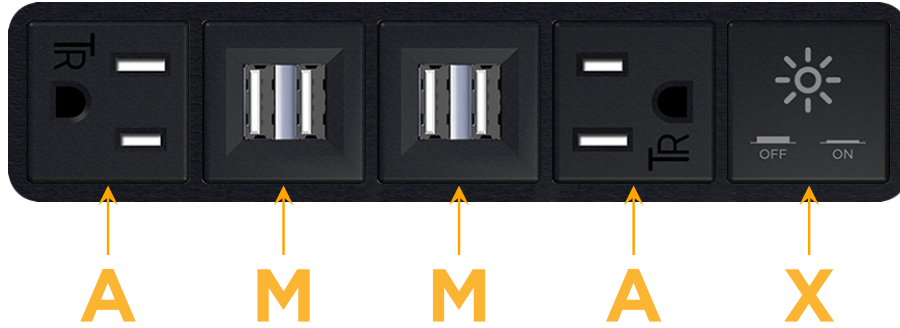

M-POWER-5T

AC POWER & DATA CONNECTIVITY SOLUTION

M-POWER-5T-AMMAX-B2AB

Distributed by

Mormax Company, Inc.

8 Westchester Plaza

Elmsford, NY 10523

914-699-0101

sales@mormax.com

mormax.com

Metro Light & Power's line of power & data solutions offers sophisticated design elements combined with greater ease of installation. Streamlined and low-profile, enhanced by side-exiting cords, our outlets advance the industry with their cutting edge look and feel. We believe flexibility is key, and we provide a variety of mounting options, including the ability to mount in limited spaces. Our outlets are available in many finishes and configurations, in addition to a custom color and finish capability for our clients.

Bezel Finish: **SATIN BLACK (ABS)**

Custom Finishes Available M-POWER-5T-AMMAX-B2AB

Features:

Module/Port Options:

- **A** Tamper Resistant AC Receptacle
- **E** USB-A & USB-C (20W)
- **M** Double USB-A (Fast Charging Ports - 18W)
- **H** HDMI
- **6** CAT 6
- **12** RJ 12
- **X** Switched AC
- **Y** 3-Way Switch (Low Voltage)
- **V** USB-C (45W High Speed Charging Port)
- **S** USB-C (25W High Speed Charging Port)
- **R** Switched AC (Rocker Switch)
- **D** Dimmer Switch

Plug:

Supplied with Low Profile Flat 45° Angle 120 VAC Plug

Optional Standard Straight 120 VAC Plug

Optional Straight 120 VAC Pass-through Plug

- CLEAN, COMPACT DESIGN
- STREAMLINED
- LOW PROFILE
- SIDE-EXITING CORDS
- PLUG & PLAY
- 6' AC CORD & PLUG (FLAT PLUG STANDARD)
- CUSTOMIZABLE CONFIGURATIONS AND FINISHES
- UL LISTED FOR MOUNTING IN FURNITURE
- 15A