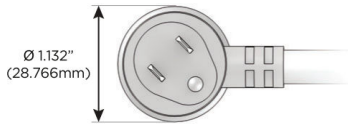

Plug:

Supplied with Low Profile Flat 45° Angle 120 VAC Plug

Optional Standard Straight 120 VAC Plug

Optional Straight 120 VAC Pass-through Plug

- CLEAN, COMPACT DESIGN
- STREAMLINED
- LOW PROFILE
- SIDE-EXITING CORDS
- PLUG & PLAY
- 6' AC CORD & PLUG (FLAT PLUG STANDARD)
- CUSTOMIZABLE CONFIGURATIONS AND FINISHES
- UL LISTED FOR MOUNTING IN FURNITURE
- 15A

M-POWER-5T

AC POWER & DATA CONNECTIVITY SOLUTION

M-POWER-5T-AMMAX-APAB

Specs:

Modules/Ports:

- A** Tamper Resistant AC Receptacle
- M** Double USB-A (Fast Charging Ports - 18W)
- X** Switched AC

A M X

Distributed by