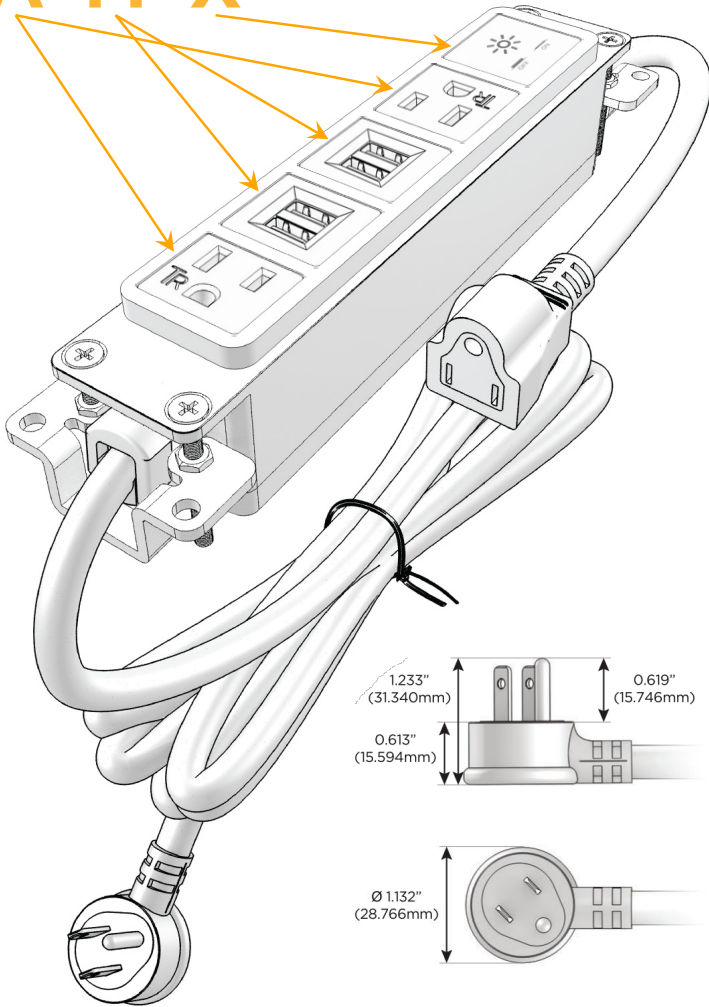

Bezel Finish: **SPECIAL ANTIQUE BRONZE (ABS)**

Custom Finishes Available M-POWER-5T-AMMAX-APAB

Features:

Module/Port Options:

- A** Tamper Resistant AC Receptacle
- E** USB-A & USB-C (20W)
- M** Double USB-A (Fast Charging Ports - 18W)
- H** HDMI
- 6** CAT 6
- 12** RJ 12
- X** Switched AC
- Y** 3-Way Switch (Low Voltage)
- V** USB-C (45W High Speed Charging Port)
- S** USB-C (25W High Speed Charging Port)
- R** Switched AC (Rocker Switch)
- D** Dimmer Switch

Plug:

Supplied with Low Profile Flat 45° Angle 120 VAC Plug

Optional Standard Straight 120 VAC Plug

Optional Straight 120 VAC Pass-through Plug

- CLEAN, COMPACT DESIGN
- STREAMLINED
- LOW PROFILE
- SIDE-EXITING CORDS
- PLUG & PLAY
- 6' AC CORD & PLUG (FLAT PLUG STANDARD)
- CUSTOMIZABLE CONFIGURATIONS AND FINISHES
- UL LISTED FOR MOUNTING IN FURNITURE
- 15A

M-POWER-5T

AC POWER & DATA CONNECTIVITY SOLUTION

M-POWER-5T-AMMAX-APAB

Specs:

Modules/Ports:

- A** Tamper Resistant AC Receptacle
- M** Double USB-A (Fast Charging Ports - 18W)
- X** Switched AC

A M X

Distributed by