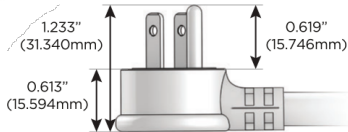

M-POWER-5T

AC POWER & DATA CONNECTIVITY SOLUTION

M-POWER-5T-AMMAX-APAB

Specs:

Modules/Ports:

- A** Tamper Resistant AC Receptacle
- M** Double USB-A (Fast Charging Ports - 18W)
- X** Switched AC

A M X

Distributed by