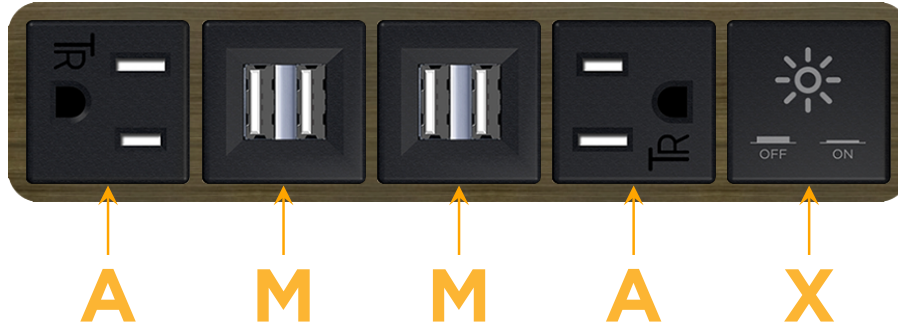

Bezel Finish: **SPECIAL ANTIQUE BRONZE (ABS)**

Custom Finishes Available M-POWER-5T-AMMAX-APAB

Features:

Module/Port Options:

- A** Tamper Resistant AC Receptacle
- E** USB-A & USB-C (20W)
- M** Double USB-A (Fast Charging Ports - 18W)
- H** HDMI
- 6** CAT 6
- 12** RJ 12
- X** Switched AC
- Y** 3-Way Switch (Low Voltage)
- V** USB-C (45W High Speed Charging Port)
- S** USB-C (25W High Speed Charging Port)
- R** Switched AC (Rocker Switch)
- D** Dimmer Switch

Plug:

Supplied with Low Profile Flat 45° Angle 120 VAC Plug

Optional Standard Straight 120 VAC Plug

Optional Straight 120 VAC Pass-through Plug

- CLEAN, COMPACT DESIGN
- STREAMLINED
- LOW PROFILE
- SIDE-EXITING CORDS
- PLUG & PLAY
- 6' AC CORD & PLUG (FLAT PLUG STANDARD)
- CUSTOMIZABLE CONFIGURATIONS AND FINISHES
- UL LISTED FOR MOUNTING IN FURNITURE
- 15A

M-POWER-5T

AC POWER & DATA CONNECTIVITY SOLUTION

M-POWER-5T-AMMAX-APAB

Specs:

Modules/Ports:

- A** Tamper Resistant AC Receptacle
- M** Double USB-A (Fast Charging Ports - 18W)
- X** Switched AC

A M X

Distributed by