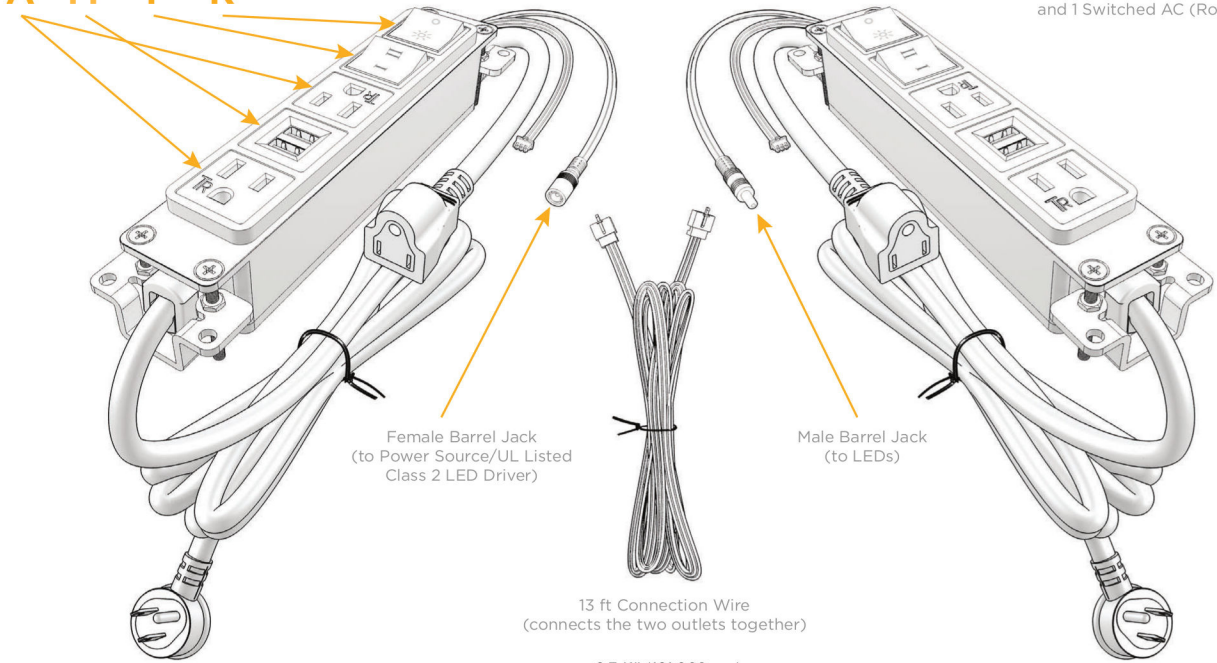

### Module/Port Options:

- A** Tamper Resistant AC Receptacle
- E** USB-A & USB-C (20W)
- M** Double USB-A (Fast Charging Ports - 18W)
- H** HDMI
- 6** CAT 6
- 12** RJ 12
- X** Switched AC
- Y** 3-Way Switch (Low Voltage)
- V** USB-C (45W High Speed Charging Port)
- S** USB-C (25W High Speed Charging Port)
- R** Switched AC (Rocker Switch)
- D** Dimmer Switch

### Plug:

Supplied with Low Profile Flat 45° Angle 120 VAC Plug

Optional Standard Straight 120 VAC Plug

Optional Straight 120 VAC Pass-through Plug

- CLEAN, COMPACT DESIGN
- STREAMLINED
- LOW PROFILE
- SIDE-EXITING CORDS
- PLUG & PLAY
- 6' AC CORD & PLUG (FLAT PLUG STANDARD)
- CUSTOMIZABLE CONFIGURATIONS AND FINISHES
- UL LISTED FOR MOUNTING IN FURNITURE
- 15A

## AC POWER & DATA CONNECTIVITY SOLUTION

M-POWER-5T-AMAYR-BZAB(2)

Distributed by

Mormax Company, Inc.

8 Westchester Plaza

Elmsford, NY 10523

914-699-0101

sales@mormax.com

mormax.com

Specs:

**Modules/Ports:**

- A** Tamper Resistant AC Receptacle
- M** Double USB-A (Fast Charging Ports - 18W)
- Y** 3-Way Switch
- R** Switched AC (Rocker Switch)

**A M Y R**

1 Double USB-A Charging Port, one 3 Way Switch, and 1 Switched AC (Rocker Switch).