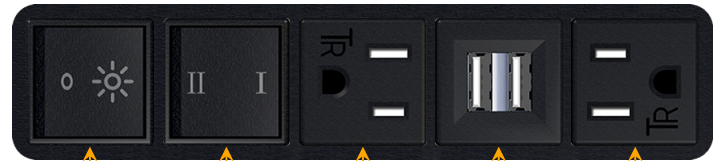

R Y A M A

Features:

Module/Port Options:

- **A** Tamper Resistant AC Receptacle
- **E** USB-A & USB-C (20W)
- **M** Double USB-A (Fast Charging Ports - 18W)
- **H** HDMI
- **6** CAT 6
- **12** RJ 12
- **X** Switched AC
- **Y** 3-Way Switch (Low Voltage)
- **V** USB-C (45W High Speed Charging Port)
- **S** USB-C (25W High Speed Charging Port)
- **R** Switched AC (Rocker Switch)
- **D** Dimmer Switch

Plug:

Supplied with Low Profile Flat 45° Angle 120 VAC Plug

Optional Standard Straight 120 VAC Plug

Optional Straight 120 VAC Pass-through Plug

- CLEAN, COMPACT DESIGN
- STREAMLINED
- LOW PROFILE
- SIDE-EXITING CORDS
- PLUG & PLAY
- 6' AC CORD & PLUG (FLAT PLUG STANDARD)
- CUSTOMIZABLE CONFIGURATIONS AND FINISHES
- UL LISTED FOR MOUNTING IN FURNITURE
- 15A

UL LISTED AND APPROVED FOR USE ONLY WITH METRO LIGHT & POWER'S UL LISTED LEDS & CLASS 2 UL LISTED LED DRIVERS