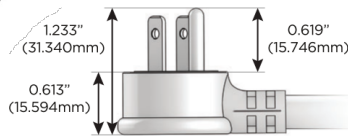

M-POWER-5T

AC POWER & DATA CONNECTIVITY SOLUTION

M-POWER-5T-AMAH12-WB

Specs:

Modules/Ports:

- A** Tamper Resistant AC Receptacle
- M** Double USB-A (Fast Charging Ports - 18W)
- H** HDMI
- 12** RJ 12

A M H 12