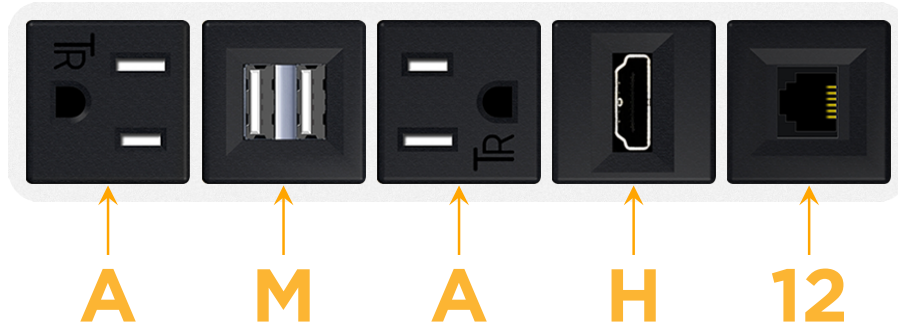

Bezel Finish: **WHITE (STEEL)**

Custom Finishes Available M-POWER-5T-AMAH12-WB

Features:

Module/Port Options:

- A** Tamper Resistant AC Receptacle
- E** USB-A & USB-C (20W)
- M** Double USB-A (Fast Charging Ports - 18W)
- H** HDMI
- 6** CAT 6
- 12** RJ 12
- X** Switched AC
- Y** 3-Way Switch (Low Voltage)
- V** USB-C (45W High Speed Charging Port)
- S** USB-C (25W High Speed Charging Port)
- R** Switched AC (Rocker Switch)
- D** Dimmer Switch

Plug:

Supplied with Low Profile Flat 45° Angle 120 VAC Plug

Optional Standard Straight 120 VAC Plug

Optional Straight 120 VAC Pass-through Plug

- CLEAN, COMPACT DESIGN
- STREAMLINED
- LOW PROFILE
- SIDE-EXITING CORDS
- PLUG & PLAY
- 6' AC CORD & PLUG (FLAT PLUG STANDARD)
- CUSTOMIZABLE CONFIGURATIONS AND FINISHES
- UL LISTED FOR MOUNTING IN FURNITURE
- 15A

M-POWER-5T

AC POWER & DATA CONNECTIVITY SOLUTION

M-POWER-5T-AMAH12-WB

Specs:

Modules/Ports:

- A** Tamper Resistant AC Receptacle
- M** Double USB-A (Fast Charging Ports - 18W)
- H** HDMI
- 12** RJ 12

A M H 12