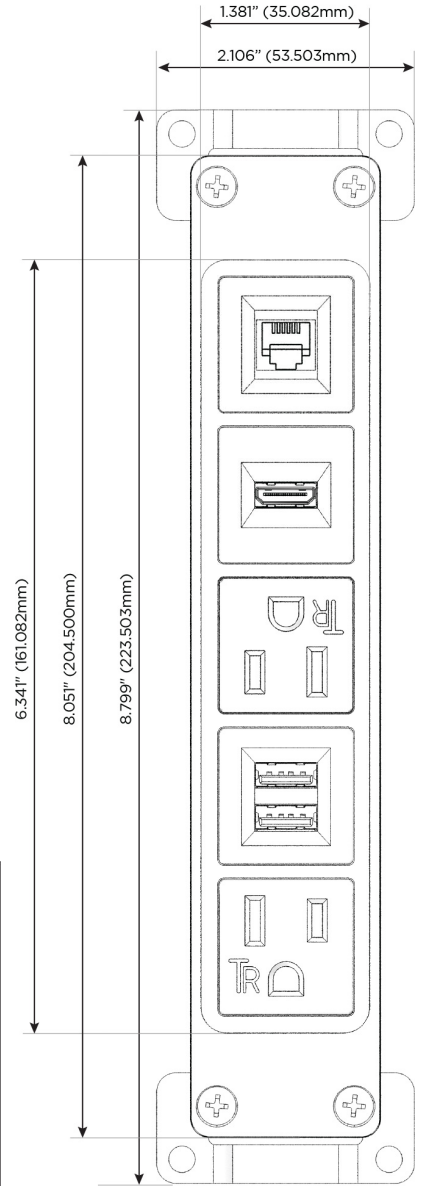

Bezel Finish: **WHITE (STEEL)**

Custom Finishes Available M-POWER-5T-AMAH12-WB

Features:

Module/Port Options:

- A** Tamper Resistant AC Receptacle
- E** USB-A & USB-C (20W)
- M** Double USB-A (Fast Charging Ports - 18W)
- H** HDMI
- 6** CAT 6
- 12** RJ 12
- X** Switched AC
- Y** 3-Way Switch (Low Voltage)
- V** USB-C (45W High Speed Charging Port)
- S** USB-C (25W High Speed Charging Port)
- R** Switched AC (Rocker Switch)
- D** Dimmer Switch

Plug:

Supplied with Low Profile Flat 45° Angle 120 VAC Plug

Optional Standard Straight 120 VAC Plug

Optional Straight 120 VAC Pass-through Plug

- CLEAN, COMPACT DESIGN
- STREAMLINED
- LOW PROFILE
- SIDE-EXITING CORDS
- PLUG & PLAY
- 6' AC CORD & PLUG (FLAT PLUG STANDARD)
- CUSTOMIZABLE CONFIGURATIONS AND FINISHES
- UL LISTED FOR MOUNTING IN FURNITURE
- 15A

M-POWER-5T

AC POWER & DATA CONNECTIVITY SOLUTION

M-POWER-5T-AMAH12-WB

Specs:

Modules/Ports:

- A** Tamper Resistant AC Receptacle
- M** Double USB-A (Fast Charging Ports - 18W)
- H** HDMI
- 12** RJ 12

A M H 12

SIDE