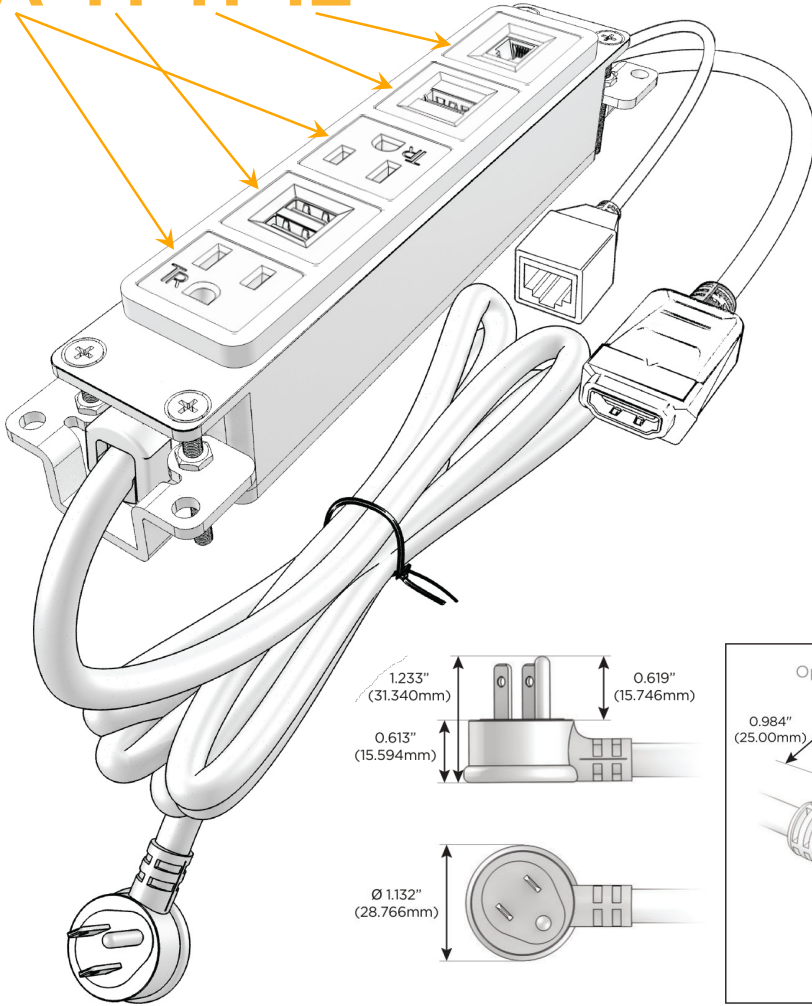

Bezel Finish: **WHITE (STEEL)**

Custom Finishes Available M-POWER-5T-AMAH12-WB

Features:

Module/Port Options:

- A** Tamper Resistant AC Receptacle
- E** USB-A & USB-C (20W)
- M** Double USB-A (Fast Charging Ports - 18W)
- H** HDMI
- 6** CAT 6
- 12** RJ 12
- X** Switched AC
- Y** 3-Way Switch (Low Voltage)
- V** USB-C (45W High Speed Charging Port)
- S** USB-C (25W High Speed Charging Port)
- R** Switched AC (Rocker Switch)
- D** Dimmer Switch

Plug:

Supplied with Low Profile Flat 45° Angle 120 VAC Plug

Optional Standard Straight 120 VAC Plug

Optional Straight 120 VAC Pass-through Plug

- CLEAN, COMPACT DESIGN
- STREAMLINED
- LOW PROFILE
- SIDE-EXITING CORDS
- PLUG & PLAY
- 6' AC CORD & PLUG (FLAT PLUG STANDARD)
- CUSTOMIZABLE CONFIGURATIONS AND FINISHES
- UL LISTED FOR MOUNTING IN FURNITURE
- 15A

M-POWER-5T

AC POWER & DATA CONNECTIVITY SOLUTION

M-POWER-5T-AMAH12-WB

Specs:

Modules/Ports:

- A** Tamper Resistant AC Receptacle
- M** Double USB-A (Fast Charging Ports - 18W)
- H** HDMI
- 12** RJ 12

A M H 12