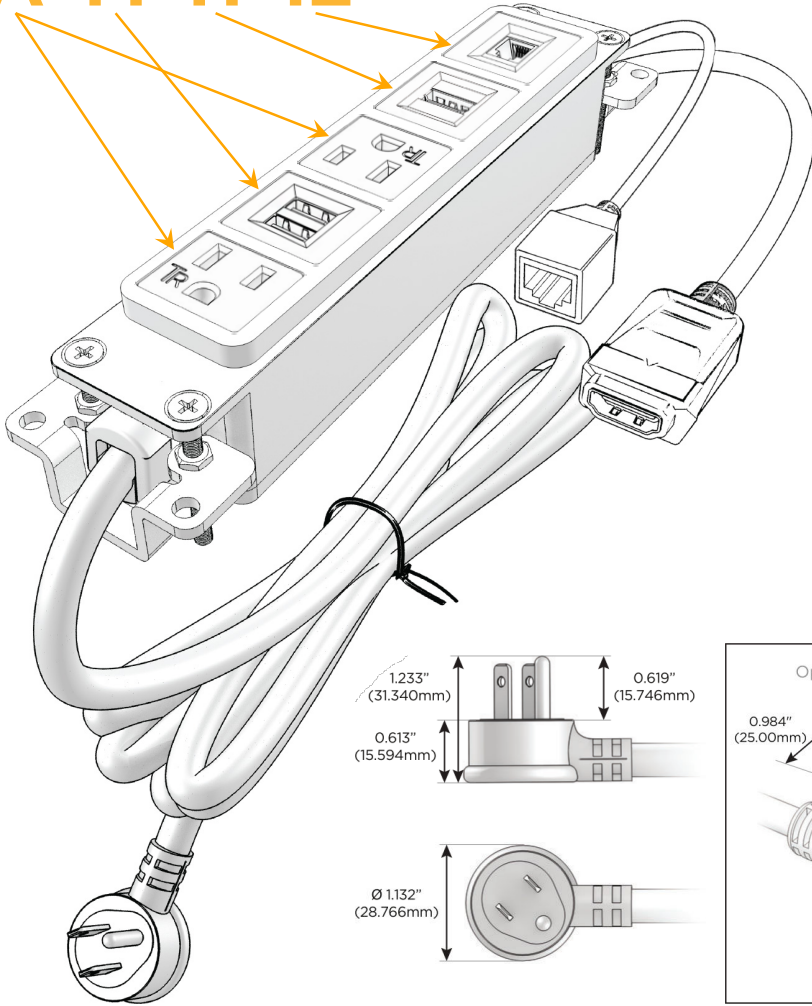

Bezel Finish: **WHITE (ABS)**

Custom Finishes Available M-POWER-5T-AMAH12-WAB

Features:

Module/Port Options:

- A** Tamper Resistant AC Receptacle
- E** USB-A & USB-C (20W)
- M** Double USB-A (Fast Charging Ports - 18W)
- H** HDMI
- 6** CAT 6
- 12** RJ 12
- X** Switched AC
- Y** 3-Way Switch (Low Voltage)
- V** USB-C (45W High Speed Charging Port)
- S** USB-C (25W High Speed Charging Port)
- R** Switched AC (Rocker Switch)
- D** Dimmer Switch

Plug:

Supplied with Low Profile Flat 45° Angle 120 VAC Plug

Optional Standard Straight 120 VAC Plug

Optional Straight 120 VAC Pass-through Plug

- CLEAN, COMPACT DESIGN
- STREAMLINED
- LOW PROFILE
- SIDE-EXITING CORDS
- PLUG & PLAY
- 6' AC CORD & PLUG (FLAT PLUG STANDARD)
- CUSTOMIZABLE CONFIGURATIONS AND FINISHES
- UL LISTED FOR MOUNTING IN FURNITURE
- 15A

M-POWER-5T

AC POWER & DATA CONNECTIVITY SOLUTION

M-POWER-5T-AMAH12-WAB

Specs:

Modules/Ports:

- A** Tamper Resistant AC Receptacle
- M** Double USB-A (Fast Charging Ports - 18W)
- H** HDMI
- 12** RJ 12

A M H 12