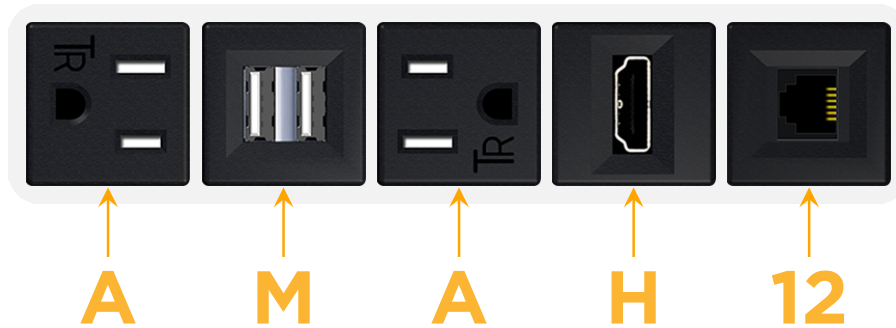

Bezel Finish: **WHITE (ABS)**

Custom Finishes Available M-POWER-5T-AMAH12-WAB

Features:

Module/Port Options:

- A** Tamper Resistant AC Receptacle
- E** USB-A & USB-C (20W)
- M** Double USB-A (Fast Charging Ports - 18W)
- H** HDMI
- 6** CAT 6
- 12** RJ 12
- X** Switched AC
- Y** 3-Way Switch (Low Voltage)
- V** USB-C (45W High Speed Charging Port)
- S** USB-C (25W High Speed Charging Port)
- R** Switched AC (Rocker Switch)
- D** Dimmer Switch

Plug:

Supplied with Low Profile Flat 45° Angle 120 VAC Plug

Optional Standard Straight 120 VAC Plug

Optional Straight 120 VAC Pass-through Plug

- CLEAN, COMPACT DESIGN
- STREAMLINED
- LOW PROFILE
- SIDE-EXITING CORDS
- PLUG & PLAY
- 6' AC CORD & PLUG (FLAT PLUG STANDARD)
- CUSTOMIZABLE CONFIGURATIONS AND FINISHES
- UL LISTED FOR MOUNTING IN FURNITURE
- 15A

M-POWER-5T

AC POWER & DATA CONNECTIVITY SOLUTION

M-POWER-5T-AMAH12-WAB

Specs:

Modules/Ports:

- A** Tamper Resistant AC Receptacle
- M** Double USB-A (Fast Charging Ports - 18W)
- H** HDMI
- 12** RJ 12

A M H 12