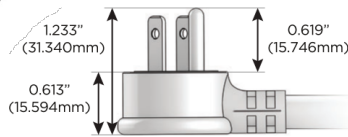

M-POWER-5T

AC POWER & DATA CONNECTIVITY SOLUTION

M-POWER-5T-AMAH12-SS8B

Specs:

Modules/Ports:

- A** Tamper Resistant AC Receptacle
- M** Double USB-A (Fast Charging Ports - 18W)
- H** HDMI
- 12** RJ 12

A M H 12