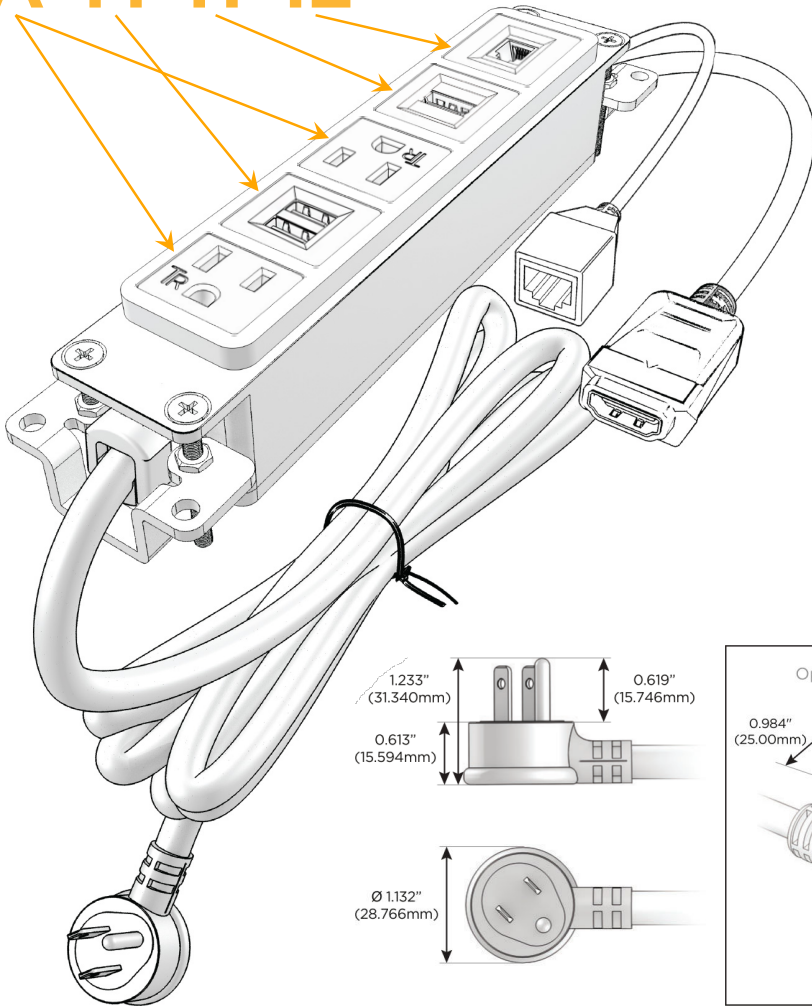

Bezel Finish: **STAINLESS STEEL MIRROR FINISH**

Custom Finishes Available M-POWER-5T-AMAH12-SS8B

Features:

Module/Port Options:

- A Tamper Resistant AC Receptacle
- E USB-A & USB-C (20W)
- M Double USB-A (Fast Charging Ports - 18W)
- H HDMI
- 6 CAT 6
- 12 RJ 12
- X Switched AC
- Y 3-Way Switch (Low Voltage)
- V USB-C (45W High Speed Charging Port)
- S USB-C (25W High Speed Charging Port)
- R Switched AC (Rocker Switch)
- D Dimmer Switch

Plug:

Supplied with Low Profile Flat 45° Angle 120 VAC Plug

Optional Standard Straight 120 VAC Plug

Optional Straight 120 VAC Pass-through Plug

- CLEAN, COMPACT DESIGN
- STREAMLINED
- LOW PROFILE
- SIDE-EXITING CORDS
- PLUG & PLAY
- 6' AC CORD & PLUG (FLAT PLUG STANDARD)
- CUSTOMIZABLE CONFIGURATIONS AND FINISHES
- UL LISTED FOR MOUNTING IN FURNITURE
- 15A

M-POWER-5T

AC POWER & DATA CONNECTIVITY SOLUTION

M-POWER-5T-AMAH12-SS8B

Specs:

Modules/Ports:

- A** Tamper Resistant AC Receptacle
- M** Double USB-A (Fast Charging Ports - 18W)
- H** HDMI
- 12** RJ 12

A M H 12