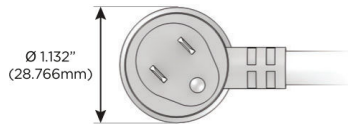

Plug:

Supplied with Low Profile Flat 45° Angle 120 VAC Plug

Optional Standard Straight 120 VAC Plug

Optional Straight 120 VAC Pass-through Plug

- CLEAN, COMPACT DESIGN
- STREAMLINED
- LOW PROFILE
- SIDE-EXITING CORDS
- PLUG & PLAY
- 6' AC CORD & PLUG (FLAT PLUG STANDARD)
- CUSTOMIZABLE CONFIGURATIONS AND FINISHES
- UL LISTED FOR MOUNTING IN FURNITURE
- 15A

M-POWER-5T

AC POWER & DATA CONNECTIVITY SOLUTION

M-POWER-5T-AMAH12-SS8B

Specs:

Modules/Ports:

- A** Tamper Resistant AC Receptacle
- M** Double USB-A (Fast Charging Ports - 18W)
- H** HDMI
- 12** RJ 12

A M H 12