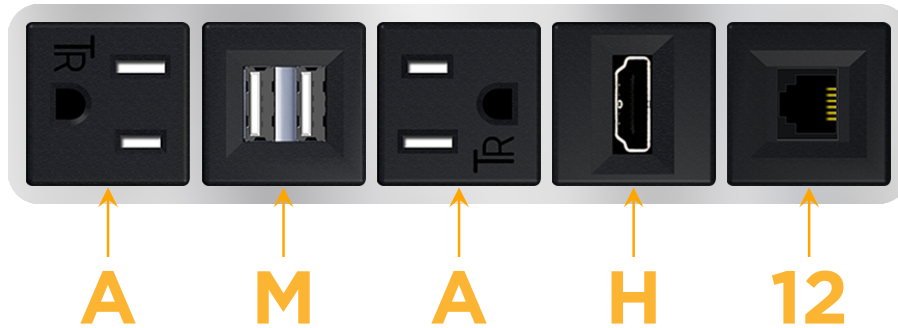

Bezel Finish: **STAINLESS STEEL MIRROR FINISH**

Custom Finishes Available M-POWER-5T-AMAH12-SS8B

Features:

Module/Port Options:

- A Tamper Resistant AC Receptacle
- E USB-A & USB-C (20W)
- M Double USB-A (Fast Charging Ports - 18W)
- H HDMI
- 6 CAT 6
- 12 RJ 12
- X Switched AC
- Y 3-Way Switch (Low Voltage)
- V USB-C (45W High Speed Charging Port)
- S USB-C (25W High Speed Charging Port)
- R Switched AC (Rocker Switch)
- D Dimmer Switch

Plug:

Supplied with Low Profile Flat 45° Angle 120 VAC Plug

Optional Standard Straight 120 VAC Plug

Optional Straight 120 VAC Pass-through Plug

- CLEAN, COMPACT DESIGN
- STREAMLINED
- LOW PROFILE
- SIDE-EXITING CORDS
- PLUG & PLAY
- 6' AC CORD & PLUG (FLAT PLUG STANDARD)
- CUSTOMIZABLE CONFIGURATIONS AND FINISHES
- UL LISTED FOR MOUNTING IN FURNITURE
- 15A

M-POWER-5T

AC POWER & DATA CONNECTIVITY SOLUTION

M-POWER-5T-AMAH12-SS8B

Specs:

Modules/Ports:

- A** Tamper Resistant AC Receptacle
- M** Double USB-A (Fast Charging Ports - 18W)
- H** HDMI
- 12** RJ 12

A M H 12