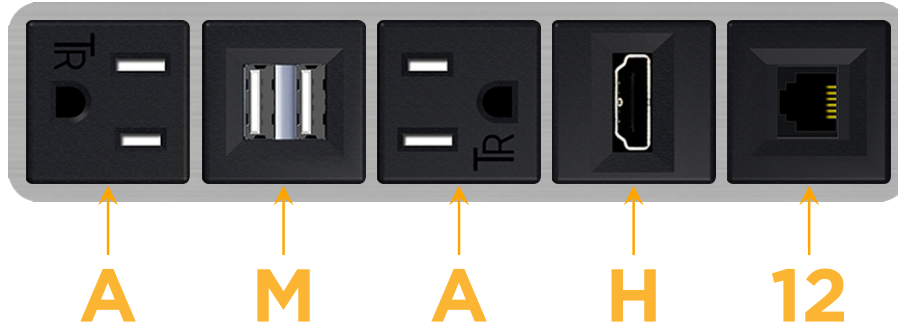

M-POWER-5T

AC POWER & DATA CONNECTIVITY SOLUTION

M-POWER-5T-AMAH12-SS4B

Distributed by

Mormax Company, Inc.

8 Westchester Plaza

Elmsford, NY 10523

914-699-0101

sales@mormax.com

mormax.com

Metro Light & Power's line of power & data solutions offers sophisticated design elements combined with greater ease of installation. Streamlined and low-profile, enhanced by side-exiting cords, our outlets advance the industry with their cutting edge look and feel. We believe flexibility is key, and we provide a variety of mounting options, including the ability to mount in limited spaces. Our outlets are available in many finishes and configurations, in addition to a custom color and finish capability for our clients.

Bezel Finish: **STAINLESS STEEL BRUSHED**

Custom Finishes Available M-POWER-5T-AMAH12-SS4B

Features:

Module/Port Options:

- **A** Tamper Resistant AC Receptacle
- **E** USB-A & USB-C (20W)
- **M** Double USB-A (Fast Charging Ports - 18W)
- **H** HDMI
- **6** CAT 6
- **12** RJ 12
- **X** Switched AC
- **Y** 3-Way Switch (Low Voltage)
- **V** USB-C (45W High Speed Charging Port)
- **S** USB-C (25W High Speed Charging Port)
- **R** Switched AC (Rocker Switch)
- **D** Dimmer Switch

Plug:

Supplied with Low Profile Flat 45° Angle 120 VAC Plug

Optional Standard Straight 120 VAC Plug

Optional Straight 120 VAC Pass-through Plug

- CLEAN, COMPACT DESIGN
- STREAMLINED
- LOW PROFILE
- SIDE-EXITING CORDS
- PLUG & PLAY
- 6' AC CORD & PLUG (FLAT PLUG STANDARD)
- CUSTOMIZABLE CONFIGURATIONS AND FINISHES
- UL LISTED FOR MOUNTING IN FURNITURE
- 15A