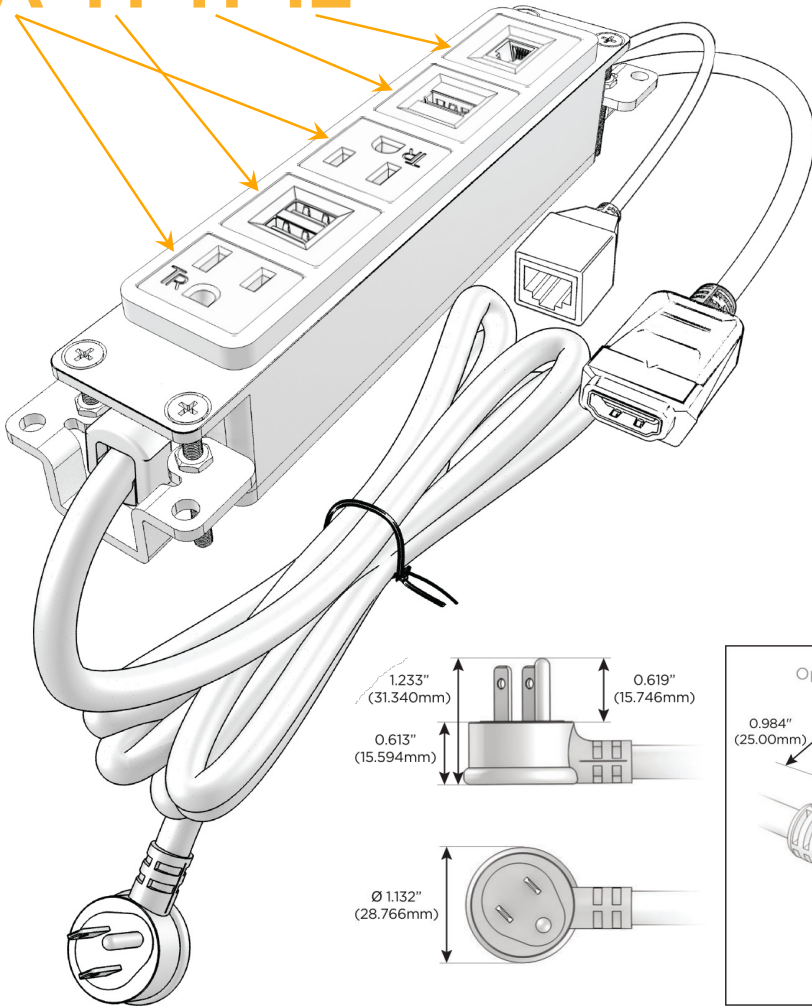

M-POWER-5T

AC POWER & DATA CONNECTIVITY SOLUTION

M-POWER-5T-AMAH12-SS4B

Specs:

Modules/Ports:

- **A** Tamper Resistant AC Receptacle
- **M** Double USB-A (Fast Charging Ports - 18W)
- **H** HDMI
- **12** RJ 12

A M H 12