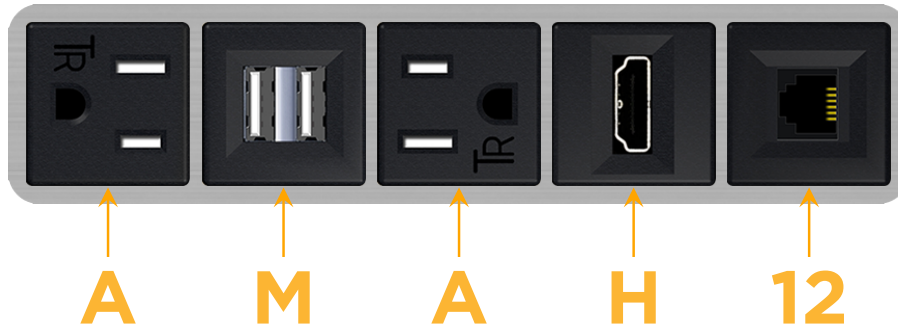

Bezel Finish: **BRUSHED STAINLESS (ABS)**

Custom Finishes Available M-POWER-5T-AMAH12-SS4AB

Features:

Module/Port Options:

- A** Tamper Resistant AC Receptacle
- E** USB-A & USB-C (20W)
- M** Double USB-A (Fast Charging Ports - 18W)
- H** HDMI
- 6** CAT 6
- 12** RJ 12
- X** Switched AC
- Y** 3-Way Switch (Low Voltage)
- V** USB-C (45W High Speed Charging Port)
- S** USB-C (25W High Speed Charging Port)
- R** Switched AC (Rocker Switch)
- D** Dimmer Switch

Plug:

Supplied with Low Profile Flat 45° Angle 120 VAC Plug

Optional Standard Straight 120 VAC Plug

Optional Straight 120 VAC Pass-through Plug

- CLEAN, COMPACT DESIGN
- STREAMLINED
- LOW PROFILE
- SIDE-EXITING CORDS
- PLUG & PLAY
- 6' AC CORD & PLUG (FLAT PLUG STANDARD)
- CUSTOMIZABLE CONFIGURATIONS AND FINISHES
- UL LISTED FOR MOUNTING IN FURNITURE
- 15A

M-POWER-5T

AC POWER & DATA CONNECTIVITY SOLUTION

M-POWER-5T-AMAH12-SS4AB

Specs:

Modules/Ports:

- A** Tamper Resistant AC Receptacle
- M** Double USB-A (Fast Charging Ports - 18W)
- H** HDMI
- 12** RJ 12

A M H 12