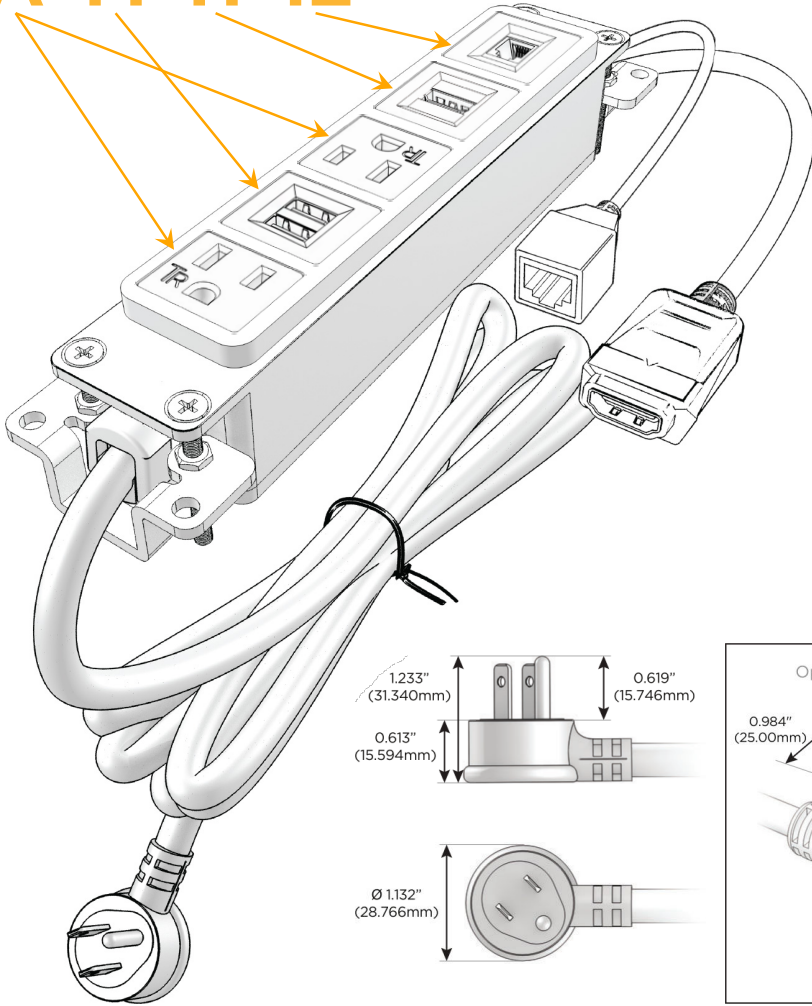

Bezel Finish: **BRUSHED STAINLESS (ABS)**

Custom Finishes Available M-POWER-5T-AMAH12-SS4AB

Features:

Module/Port Options:

- A** Tamper Resistant AC Receptacle
- E** USB-A & USB-C (20W)
- M** Double USB-A (Fast Charging Ports - 18W)
- H** HDMI
- 6** CAT 6
- 12** RJ 12
- X** Switched AC
- Y** 3-Way Switch (Low Voltage)
- V** USB-C (45W High Speed Charging Port)
- S** USB-C (25W High Speed Charging Port)
- R** Switched AC (Rocker Switch)
- D** Dimmer Switch

Plug:

Supplied with Low Profile Flat 45° Angle 120 VAC Plug

Optional Standard Straight 120 VAC Plug

Optional Straight 120 VAC Pass-through Plug

- CLEAN, COMPACT DESIGN
- STREAMLINED
- LOW PROFILE
- SIDE-EXITING CORDS
- PLUG & PLAY
- 6' AC CORD & PLUG (FLAT PLUG STANDARD)
- CUSTOMIZABLE CONFIGURATIONS AND FINISHES
- UL LISTED FOR MOUNTING IN FURNITURE
- 15A

M-POWER-5T

AC POWER & DATA CONNECTIVITY SOLUTION

M-POWER-5T-AMAH12-SS4AB

Specs:

Modules/Ports:

- A** Tamper Resistant AC Receptacle
- M** Double USB-A (Fast Charging Ports - 18W)
- H** HDMI
- 12** RJ 12

A M H 12