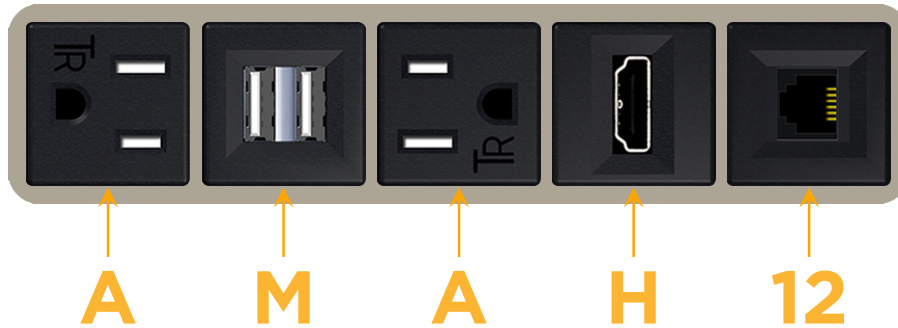

Bezel Finish: **SATIN NICKEL (ABS)**

Custom Finishes Available M-POWER-5T-AMAH12-SAB

Features:

Module/Port Options:

- A** Tamper Resistant AC Receptacle
- E** USB-A & USB-C (20W)
- M** Double USB-A (Fast Charging Ports - 18W)
- H** HDMI
- 6** CAT 6
- 12** RJ 12
- X** Switched AC
- Y** 3-Way Switch (Low Voltage)
- V** USB-C (45W High Speed Charging Port)
- S** USB-C (25W High Speed Charging Port)
- R** Switched AC (Rocker Switch)
- D** Dimmer Switch

Plug:

Supplied with Low Profile Flat 45° Angle 120 VAC Plug

Optional Standard Straight 120 VAC Plug

Optional Straight 120 VAC Pass-through Plug

- CLEAN, COMPACT DESIGN
- STREAMLINED
- LOW PROFILE
- SIDE-EXITING CORDS
- PLUG & PLAY
- 6' AC CORD & PLUG (FLAT PLUG STANDARD)
- CUSTOMIZABLE CONFIGURATIONS AND FINISHES
- UL LISTED FOR MOUNTING IN FURNITURE
- 15A

M-POWER-5T

AC POWER & DATA CONNECTIVITY SOLUTION

M-POWER-5T-AMAH12-SAB

Specs:

Modules/Ports:

- A** Tamper Resistant AC Receptacle
- M** Double USB-A (Fast Charging Ports - 18W)
- H** HDMI
- 12** RJ 12

A M H 12