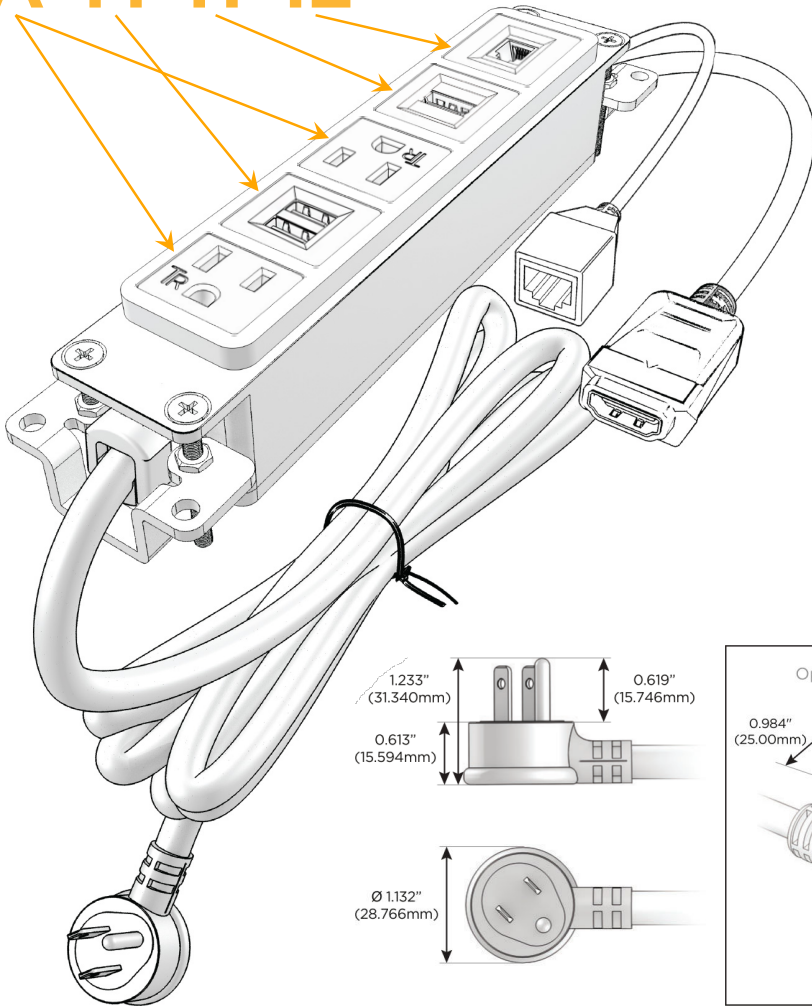

Bezel Finish: **SATIN NICKEL (ABS)**

Custom Finishes Available M-POWER-5T-AMAH12-SAB

Features:

Module/Port Options:

- A** Tamper Resistant AC Receptacle
- E** USB-A & USB-C (20W)
- M** Double USB-A (Fast Charging Ports - 18W)
- H** HDMI
- 6** CAT 6
- 12** RJ 12
- X** Switched AC
- Y** 3-Way Switch (Low Voltage)
- V** USB-C (45W High Speed Charging Port)
- S** USB-C (25W High Speed Charging Port)
- R** Switched AC (Rocker Switch)
- D** Dimmer Switch

Plug:

Supplied with Low Profile Flat 45° Angle 120 VAC Plug

Optional Standard Straight 120 VAC Plug

Optional Straight 120 VAC Pass-through Plug

- CLEAN, COMPACT DESIGN
- STREAMLINED
- LOW PROFILE
- SIDE-EXITING CORDS
- PLUG & PLAY
- 6' AC CORD & PLUG (FLAT PLUG STANDARD)
- CUSTOMIZABLE CONFIGURATIONS AND FINISHES
- UL LISTED FOR MOUNTING IN FURNITURE
- 15A

M-POWER-5T

AC POWER & DATA CONNECTIVITY SOLUTION

M-POWER-5T-AMAH12-SAB

Specs:

Modules/Ports:

- A** Tamper Resistant AC Receptacle
- M** Double USB-A (Fast Charging Ports - 18W)
- H** HDMI
- 12** RJ 12

A M H 12