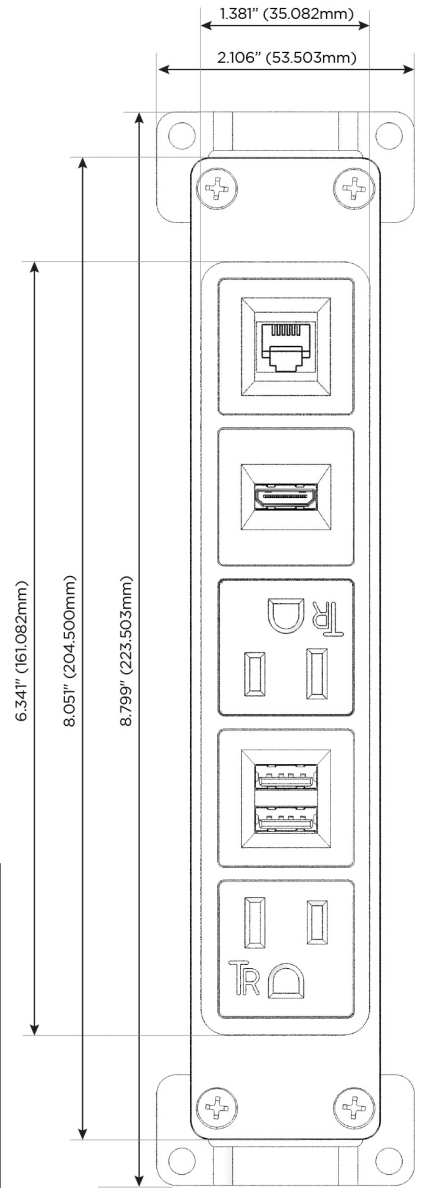

Bezel Finish: **SATIN NICKEL (ABS)**

Custom Finishes Available M-POWER-5T-AMAH12-SAB

Features:

Module/Port Options:

- A** Tamper Resistant AC Receptacle
- E** USB-A & USB-C (20W)
- M** Double USB-A (Fast Charging Ports - 18W)
- H** HDMI
- 6** CAT 6
- 12** RJ 12
- X** Switched AC
- Y** 3-Way Switch (Low Voltage)
- V** USB-C (45W High Speed Charging Port)
- S** USB-C (25W High Speed Charging Port)
- R** Switched AC (Rocker Switch)
- D** Dimmer Switch

Plug:

Supplied with Low Profile Flat 45° Angle 120 VAC Plug

Optional Standard Straight 120 VAC Plug

Optional Straight 120 VAC Pass-through Plug

- CLEAN, COMPACT DESIGN
- STREAMLINED
- LOW PROFILE
- SIDE-EXITING CORDS
- PLUG & PLAY
- 6' AC CORD & PLUG (FLAT PLUG STANDARD)
- CUSTOMIZABLE CONFIGURATIONS AND FINISHES
- UL LISTED FOR MOUNTING IN FURNITURE
- 15A

M-POWER-5T

AC POWER & DATA CONNECTIVITY SOLUTION

M-POWER-5T-AMAH12-SAB

Specs:

Modules/Ports:

- A** Tamper Resistant AC Receptacle
- M** Double USB-A (Fast Charging Ports - 18W)
- H** HDMI
- 12** RJ 12

A M H 12

SIDE