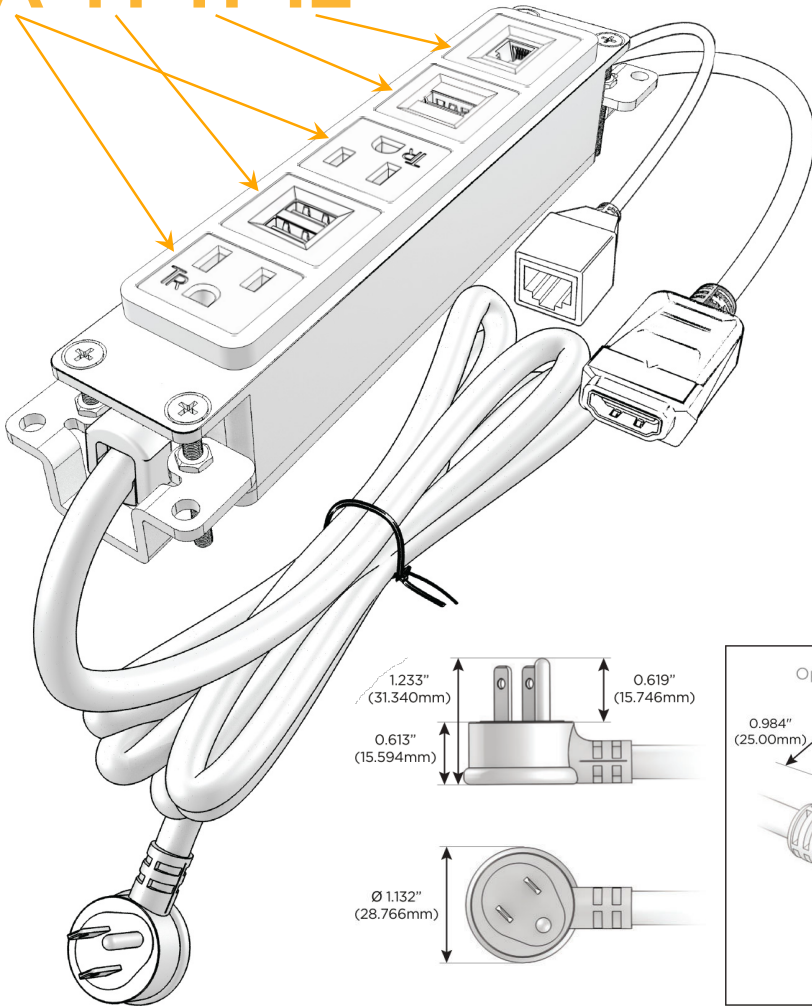

Bezel Finish: **GUNMETAL (ABS)**

Custom Finishes Available M-POWER-5T-AMAH12-S3AB

Features:

Module/Port Options:

- A** Tamper Resistant AC Receptacle
- E** USB-A & USB-C (20W)
- M** Double USB-A (Fast Charging Ports - 18W)
- H** HDMI
- 6** CAT 6
- 12** RJ 12
- X** Switched AC
- Y** 3-Way Switch (Low Voltage)
- V** USB-C (45W High Speed Charging Port)
- S** USB-C (25W High Speed Charging Port)
- R** Switched AC (Rocker Switch)
- D** Dimmer Switch

Plug:

- Supplied with Low Profile Flat 45° Angle 120 VAC Plug
- Optional Standard Straight 120 VAC Plug
- Optional Straight 120 VAC Pass-through Plug

- CLEAN, COMPACT DESIGN
- STREAMLINED
- LOW PROFILE
- SIDE-EXITING CORDS
- PLUG & PLAY
- 6' AC CORD & PLUG (FLAT PLUG STANDARD)
- CUSTOMIZABLE CONFIGURATIONS AND FINISHES
- UL LISTED FOR MOUNTING IN FURNITURE
- 15A

M-POWER-5T

AC POWER & DATA CONNECTIVITY SOLUTION

M-POWER-5T-AMAH12-S3AB

Specs:

Modules/Ports:

- A** Tamper Resistant AC Receptacle
- M** Double USB-A (Fast Charging Ports - 18W)
- H** HDMI
- 12** RJ 12

A M H 12