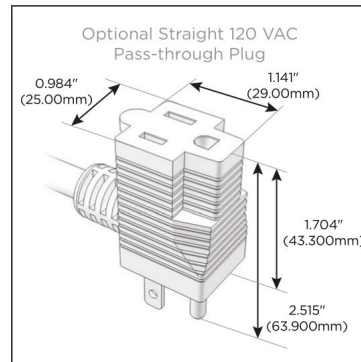

Plug:

- Supplied with Low Profile Flat 45° Angle 120 VAC Plug
- Optional Standard Straight 120 VAC Plug
- Optional Straight 120 VAC Pass-through Plug

- CLEAN, COMPACT DESIGN
- STREAMLINED
- LOW PROFILE
- SIDE-EXITING CORDS
- PLUG & PLAY
- 6' AC CORD & PLUG (FLAT PLUG STANDARD)
- CUSTOMIZABLE CONFIGURATIONS AND FINISHES
- UL LISTED FOR MOUNTING IN FURNITURE
- 15A

M-POWER-5T

AC POWER & DATA CONNECTIVITY SOLUTION

M-POWER-5T-AMAH12-S3AB

Specs:

Modules/Ports:

- A** Tamper Resistant AC Receptacle
- M** Double USB-A (Fast Charging Ports - 18W)
- H** HDMI
- 12** RJ 12

A M H 12