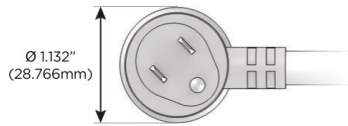

Plug:

- Supplied with Low Profile Flat 45° Angle 120 VAC Plug
- Optional Standard Straight 120 VAC Plug
- Optional Straight 120 VAC Pass-through Plug

- CLEAN, COMPACT DESIGN
- STREAMLINED
- LOW PROFILE
- SIDE-EXITING CORDS
- PLUG & PLAY
- 6' AC CORD & PLUG (FLAT PLUG STANDARD)
- CUSTOMIZABLE CONFIGURATIONS AND FINISHES
- UL LISTED FOR MOUNTING IN FURNITURE
- 15A

M-POWER-5T

AC POWER & DATA CONNECTIVITY SOLUTION

M-POWER-5T-AMAH12-S3AB

Specs:

Modules/Ports:

- A** Tamper Resistant AC Receptacle
- M** Double USB-A (Fast Charging Ports - 18W)
- H** HDMI
- 12** RJ 12

A M H 12