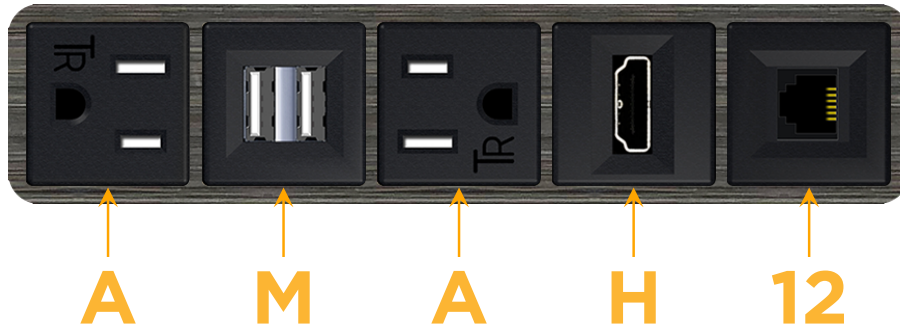

Bezel Finish: **GUNMETAL (ABS)**

Custom Finishes Available M-POWER-5T-AMAH12-S3AB

Features:

Module/Port Options:

- A** Tamper Resistant AC Receptacle
- E** USB-A & USB-C (20W)
- M** Double USB-A (Fast Charging Ports - 18W)
- H** HDMI
- 6** CAT 6
- 12** RJ 12
- X** Switched AC
- Y** 3-Way Switch (Low Voltage)
- V** USB-C (45W High Speed Charging Port)
- S** USB-C (25W High Speed Charging Port)
- R** Switched AC (Rocker Switch)
- D** Dimmer Switch

Plug:

- Supplied with Low Profile Flat 45° Angle 120 VAC Plug
- Optional Standard Straight 120 VAC Plug
- Optional Straight 120 VAC Pass-through Plug

- CLEAN, COMPACT DESIGN
- STREAMLINED
- LOW PROFILE
- SIDE-EXITING CORDS
- PLUG & PLAY
- 6' AC CORD & PLUG (FLAT PLUG STANDARD)
- CUSTOMIZABLE CONFIGURATIONS AND FINISHES
- UL LISTED FOR MOUNTING IN FURNITURE
- 15A

M-POWER-5T

AC POWER & DATA CONNECTIVITY SOLUTION

M-POWER-5T-AMAH12-S3AB

Specs:

Modules/Ports:

- A** Tamper Resistant AC Receptacle
- M** Double USB-A (Fast Charging Ports - 18W)
- H** HDMI
- 12** RJ 12

A M H 12