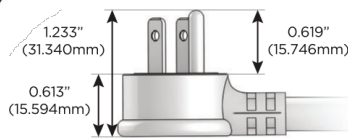

M-POWER-5T

AC POWER & DATA CONNECTIVITY SOLUTION

M-POWER-5T-AMAH12-S3AB

Specs:

Modules/Ports:

- A** Tamper Resistant AC Receptacle
- M** Double USB-A (Fast Charging Ports - 18W)
- H** HDMI
- 12** RJ 12

A M H 12