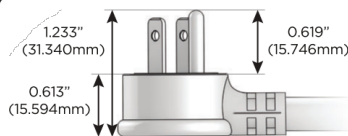

M-POWER-5T

AC POWER & DATA CONNECTIVITY SOLUTION

M-POWER-5T-AMAH12-CUAB

Specs:

Modules/Ports:

- A** Tamper Resistant AC Receptacle
- M** Double USB-A (Fast Charging Ports - 18W)
- H** HDMI
- 12** RJ 12

A M H 12