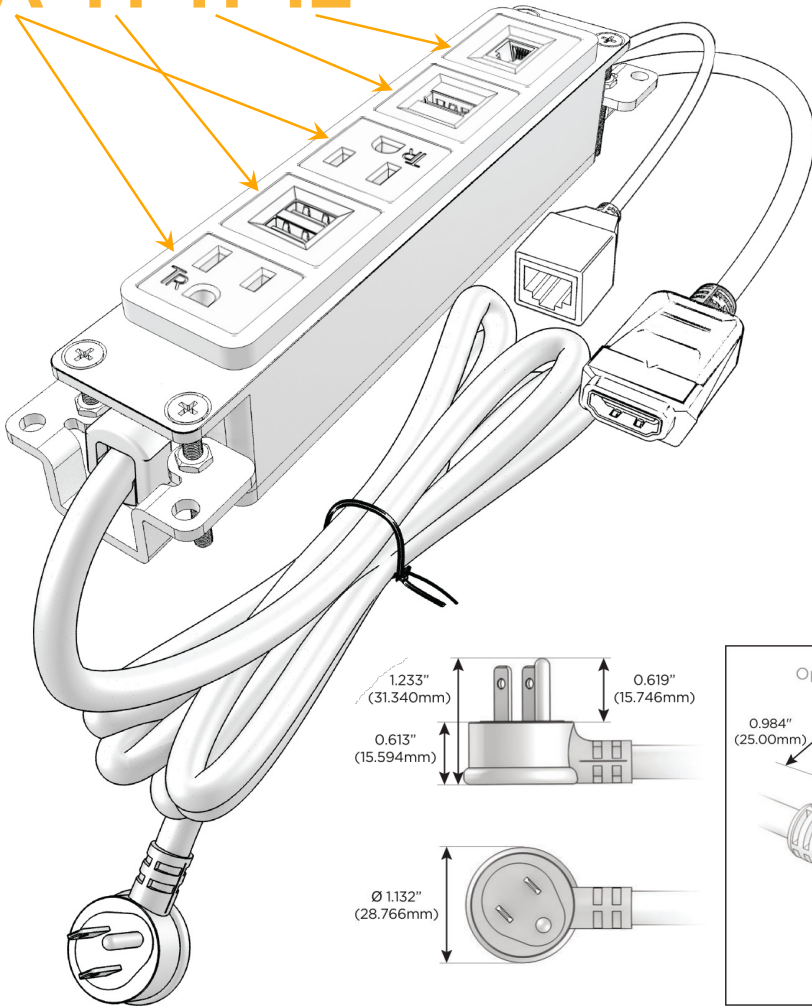

Bezel Finish: **COPPER (ABS)**

Custom Finishes Available M-POWER-5T-AMAH12-CUAB

Features:

Module/Port Options:

- A** Tamper Resistant AC Receptacle
- E** USB-A & USB-C (20W)
- M** Double USB-A (Fast Charging Ports - 18W)
- H** HDMI
- 6** CAT 6
- 12** RJ 12
- X** Switched AC
- Y** 3-Way Switch (Low Voltage)
- V** USB-C (45W High Speed Charging Port)
- S** USB-C (25W High Speed Charging Port)
- R** Switched AC (Rocker Switch)
- D** Dimmer Switch

Plug:

- Supplied with Low Profile Flat 45° Angle 120 VAC Plug
- Optional Standard Straight 120 VAC Plug
- Optional Straight 120 VAC Pass-through Plug

- CLEAN, COMPACT DESIGN
- STREAMLINED
- LOW PROFILE
- SIDE-EXITING CORDS
- PLUG & PLAY
- 6' AC CORD & PLUG (FLAT PLUG STANDARD)
- CUSTOMIZABLE CONFIGURATIONS AND FINISHES
- UL LISTED FOR MOUNTING IN FURNITURE
- 15A

M-POWER-5T

AC POWER & DATA CONNECTIVITY SOLUTION

M-POWER-5T-AMAH12-CUAB

Specs:

Modules/Ports:

- A** Tamper Resistant AC Receptacle
- M** Double USB-A (Fast Charging Ports - 18W)
- H** HDMI
- 12** RJ 12

A M H 12