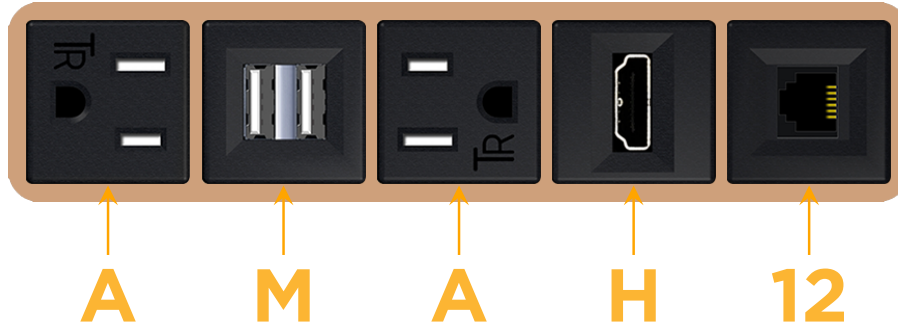

Bezel Finish: **COPPER (ABS)**

Custom Finishes Available M-POWER-5T-AMAH12-CUAB

Features:

Module/Port Options:

- A** Tamper Resistant AC Receptacle
- E** USB-A & USB-C (20W)
- M** Double USB-A (Fast Charging Ports - 18W)
- H** HDMI
- 6** CAT 6
- 12** RJ 12
- X** Switched AC
- Y** 3-Way Switch (Low Voltage)
- V** USB-C (45W High Speed Charging Port)
- S** USB-C (25W High Speed Charging Port)
- R** Switched AC (Rocker Switch)
- D** Dimmer Switch

Plug:

- Supplied with Low Profile Flat 45° Angle 120 VAC Plug
- Optional Standard Straight 120 VAC Plug
- Optional Straight 120 VAC Pass-through Plug

- CLEAN, COMPACT DESIGN
- STREAMLINED
- LOW PROFILE
- SIDE-EXITING CORDS
- PLUG & PLAY
- 6' AC CORD & PLUG (FLAT PLUG STANDARD)
- CUSTOMIZABLE CONFIGURATIONS AND FINISHES
- UL LISTED FOR MOUNTING IN FURNITURE
- 15A

M-POWER-5T

AC POWER & DATA CONNECTIVITY SOLUTION

M-POWER-5T-AMAH12-CUAB

Specs:

Modules/Ports:

- A** Tamper Resistant AC Receptacle
- M** Double USB-A (Fast Charging Ports - 18W)
- H** HDMI
- 12** RJ 12

A M H 12