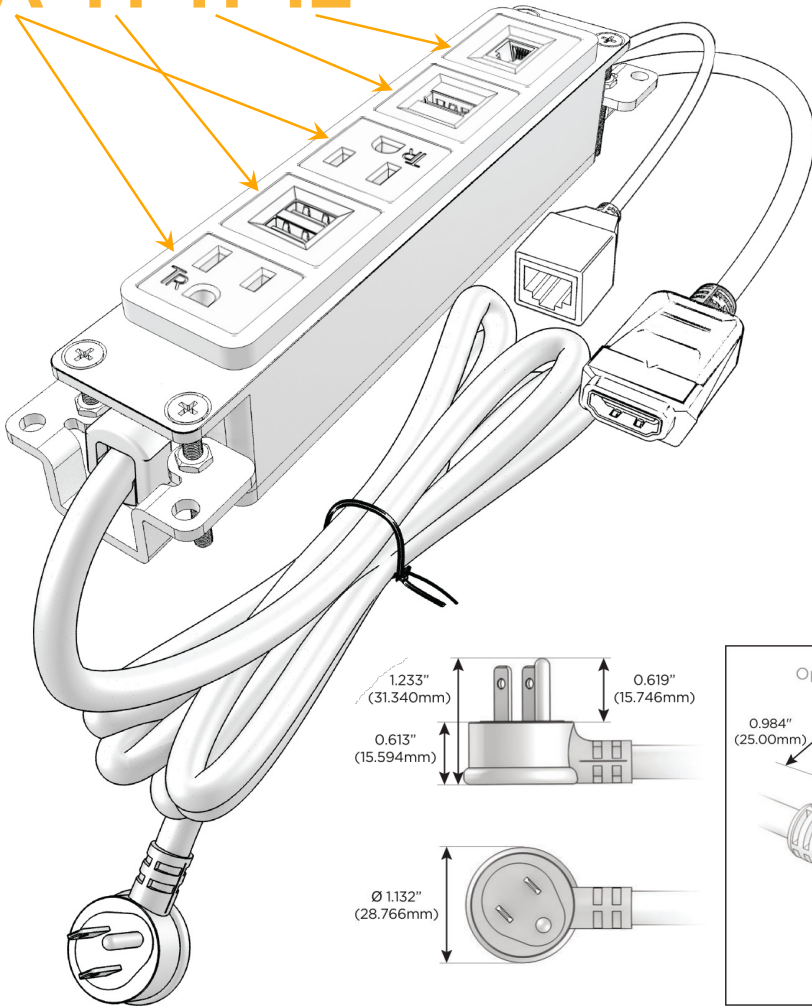

Bezel Finish: **CHROME (ABS)**

Custom Finishes Available M-POWER-5T-AMAH12-CRAB

Features:

Module/Port Options:

- A Tamper Resistant AC Receptacle
- E USB-A & USB-C (20W)
- M Double USB-A (Fast Charging Ports - 18W)
- H HDMI
- 6 CAT 6
- 12 RJ 12
- X Switched AC
- Y 3-Way Switch (Low Voltage)
- V USB-C (45W High Speed Charging Port)
- S USB-C (25W High Speed Charging Port)
- R Switched AC (Rocker Switch)
- D Dimmer Switch

Plug:

- Supplied with Low Profile Flat 45° Angle 120 VAC Plug
- Optional Standard Straight 120 VAC Plug
- Optional Straight 120 VAC Pass-through Plug

- CLEAN, COMPACT DESIGN
- STREAMLINED
- LOW PROFILE
- SIDE-EXITING CORDS
- PLUG & PLAY
- 6' AC CORD & PLUG (FLAT PLUG STANDARD)
- CUSTOMIZABLE CONFIGURATIONS AND FINISHES
- UL LISTED FOR MOUNTING IN FURNITURE
- 15A

M-POWER-5T

AC POWER & DATA CONNECTIVITY SOLUTION

M-POWER-5T-AMAH12-CRAB

Specs:

Modules/Ports:

- A** Tamper Resistant AC Receptacle
- M** Double USB-A (Fast Charging Ports - 18W)
- H** HDMI
- 12** RJ 12

A M H 12