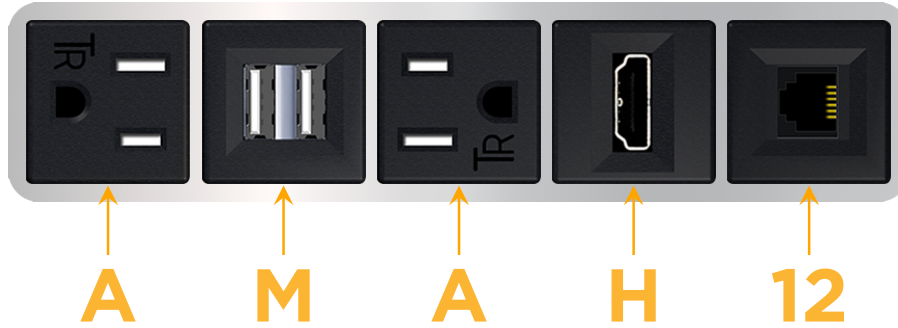

Bezel Finish: **CHROME (ABS)**

Custom Finishes Available M-POWER-5T-AMAH12-CRAB

Features:

Module/Port Options:

- A Tamper Resistant AC Receptacle
- E USB-A & USB-C (20W)
- M Double USB-A (Fast Charging Ports - 18W)
- H HDMI
- 6 CAT 6
- 12 RJ 12
- X Switched AC
- Y 3-Way Switch (Low Voltage)
- V USB-C (45W High Speed Charging Port)
- S USB-C (25W High Speed Charging Port)
- R Switched AC (Rocker Switch)
- D Dimmer Switch

Plug:

- Supplied with Low Profile Flat 45° Angle 120 VAC Plug
- Optional Standard Straight 120 VAC Plug
- Optional Straight 120 VAC Pass-through Plug

- CLEAN, COMPACT DESIGN
- STREAMLINED
- LOW PROFILE
- SIDE-EXITING CORDS
- PLUG & PLAY
- 6' AC CORD & PLUG (FLAT PLUG STANDARD)
- CUSTOMIZABLE CONFIGURATIONS AND FINISHES
- UL LISTED FOR MOUNTING IN FURNITURE
- 15A

M-POWER-5T

AC POWER & DATA CONNECTIVITY SOLUTION

M-POWER-5T-AMAH12-CRAB

Specs:

Modules/Ports:

- A** Tamper Resistant AC Receptacle
- M** Double USB-A (Fast Charging Ports - 18W)
- H** HDMI
- 12** RJ 12

A M H 12