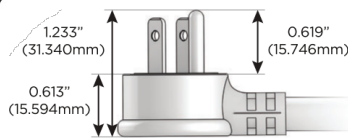

M-POWER-5T

AC POWER & DATA CONNECTIVITY SOLUTION

M-POWER-5T-AMAH12-CHAB

Specs:

Modules/Ports:

- A** Tamper Resistant AC Receptacle
- M** Double USB-A (Fast Charging Ports - 18W)
- H** HDMI
- 12** RJ 12

A M H 12