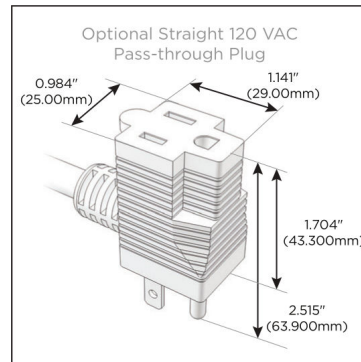

Plug:

- Supplied with Low Profile Flat 45° Angle 120 VAC Plug
- Optional Standard Straight 120 VAC Plug
- Optional Straight 120 VAC Pass-through Plug

- CLEAN, COMPACT DESIGN
- STREAMLINED
- LOW PROFILE
- SIDE-EXITING CORDS
- PLUG & PLAY
- 6' AC CORD & PLUG (FLAT PLUG STANDARD)
- CUSTOMIZABLE CONFIGURATIONS AND FINISHES
- UL LISTED FOR MOUNTING IN FURNITURE
- 15A

M-POWER-5T

AC POWER & DATA CONNECTIVITY SOLUTION

M-POWER-5T-AMAH12-CHAB

Specs:

Modules/Ports:

- A** Tamper Resistant AC Receptacle
- M** Double USB-A (Fast Charging Ports - 18W)
- H** HDMI
- 12** RJ 12

A M H 12