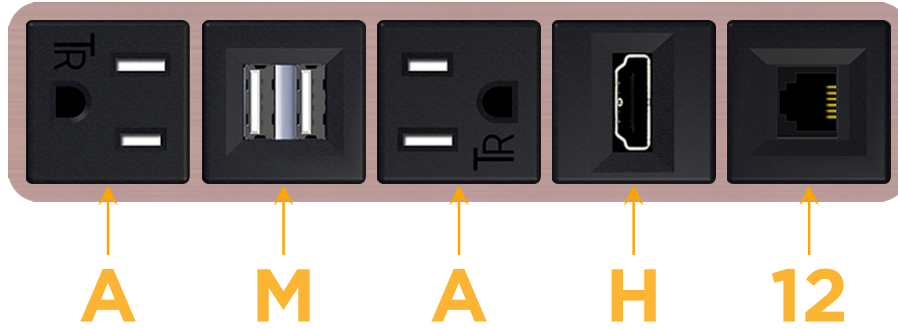

Bezel Finish: **CHAMPAGNE (ABS)**

Custom Finishes Available M-POWER-5T-AMAH12-CHAB

Features:

Module/Port Options:

- A** Tamper Resistant AC Receptacle
- E** USB-A & USB-C (20W)
- M** Double USB-A (Fast Charging Ports - 18W)
- H** HDMI
- 6** CAT 6
- 12** RJ 12
- X** Switched AC
- Y** 3-Way Switch (Low Voltage)
- V** USB-C (45W High Speed Charging Port)
- S** USB-C (25W High Speed Charging Port)
- R** Switched AC (Rocker Switch)
- D** Dimmer Switch

Plug:

- Supplied with Low Profile Flat 45° Angle 120 VAC Plug
- Optional Standard Straight 120 VAC Plug
- Optional Straight 120 VAC Pass-through Plug

- CLEAN, COMPACT DESIGN
- STREAMLINED
- LOW PROFILE
- SIDE-EXITING CORDS
- PLUG & PLAY
- 6' AC CORD & PLUG (FLAT PLUG STANDARD)
- CUSTOMIZABLE CONFIGURATIONS AND FINISHES
- UL LISTED FOR MOUNTING IN FURNITURE
- 15A

M-POWER-5T

AC POWER & DATA CONNECTIVITY SOLUTION

M-POWER-5T-AMAH12-CHAB

Specs:

Modules/Ports:

- A** Tamper Resistant AC Receptacle
- M** Double USB-A (Fast Charging Ports - 18W)
- H** HDMI
- 12** RJ 12

A M H 12