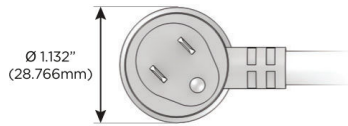

Plug:

- Supplied with Low Profile Flat 45° Angle 120 VAC Plug
- Optional Standard Straight 120 VAC Plug
- Optional Straight 120 VAC Pass-through Plug

- CLEAN, COMPACT DESIGN
- STREAMLINED
- LOW PROFILE
- SIDE-EXITING CORDS
- PLUG & PLAY
- 6' AC CORD & PLUG (FLAT PLUG STANDARD)
- CUSTOMIZABLE CONFIGURATIONS AND FINISHES
- UL LISTED FOR MOUNTING IN FURNITURE
- 15A

M-POWER-5T

AC POWER & DATA CONNECTIVITY SOLUTION

M-POWER-5T-AMAH12-CHAB

Specs:

Modules/Ports:

- A** Tamper Resistant AC Receptacle
- M** Double USB-A (Fast Charging Ports - 18W)
- H** HDMI
- 12** RJ 12

A M H 12