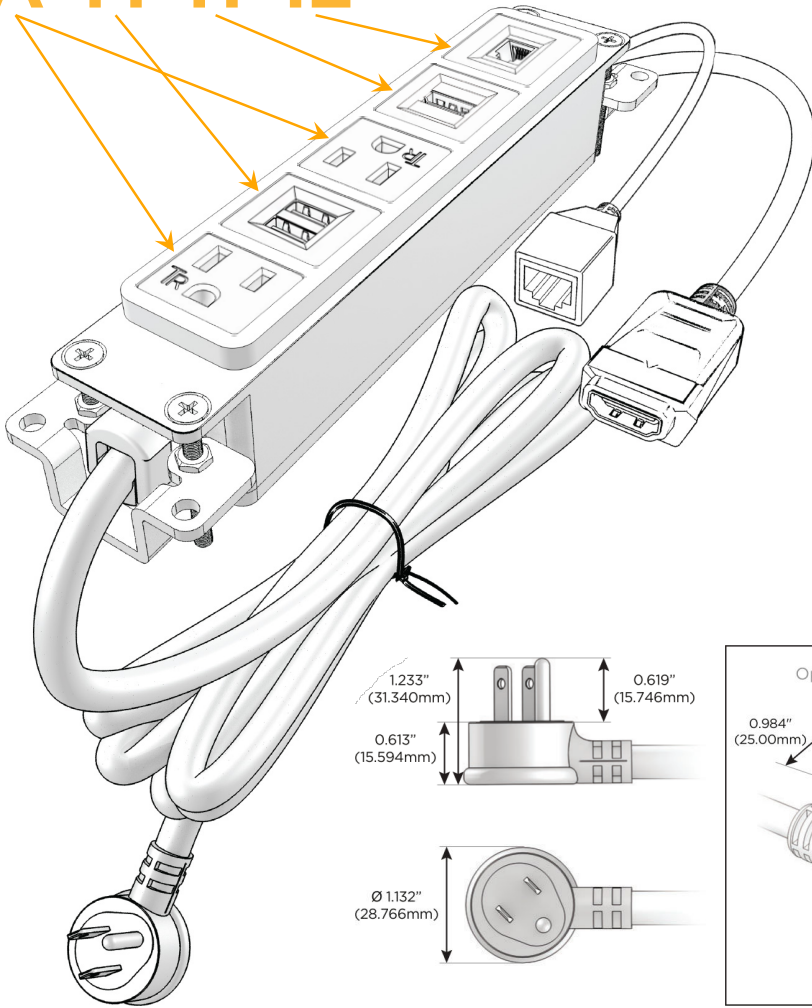

Bezel Finish: **CHAMPAGNE (ABS)**

Custom Finishes Available M-POWER-5T-AMAH12-CHAB

Features:

Module/Port Options:

- A** Tamper Resistant AC Receptacle
- E** USB-A & USB-C (20W)
- M** Double USB-A (Fast Charging Ports - 18W)
- H** HDMI
- 6** CAT 6
- 12** RJ 12
- X** Switched AC
- Y** 3-Way Switch (Low Voltage)
- V** USB-C (45W High Speed Charging Port)
- S** USB-C (25W High Speed Charging Port)
- R** Switched AC (Rocker Switch)
- D** Dimmer Switch

Plug:

- Supplied with Low Profile Flat 45° Angle 120 VAC Plug
- Optional Standard Straight 120 VAC Plug
- Optional Straight 120 VAC Pass-through Plug

- CLEAN, COMPACT DESIGN
- STREAMLINED
- LOW PROFILE
- SIDE-EXITING CORDS
- PLUG & PLAY
- 6' AC CORD & PLUG (FLAT PLUG STANDARD)
- CUSTOMIZABLE CONFIGURATIONS AND FINISHES
- UL LISTED FOR MOUNTING IN FURNITURE
- 15A

M-POWER-5T

AC POWER & DATA CONNECTIVITY SOLUTION

M-POWER-5T-AMAH12-CHAB

Specs:

Modules/Ports:

- A** Tamper Resistant AC Receptacle
- M** Double USB-A (Fast Charging Ports - 18W)
- H** HDMI
- 12** RJ 12

A M H 12