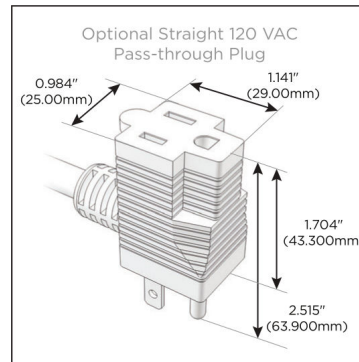

Plug:

Supplied with Low Profile Flat 45° Angle 120 VAC Plug

Optional Standard Straight 120 VAC Plug

Optional Straight 120 VAC Pass-through Plug

- CLEAN, COMPACT DESIGN
- STREAMLINED
- LOW PROFILE
- SIDE-EXITING CORDS
- PLUG & PLAY
- 6' AC CORD & PLUG (FLAT PLUG STANDARD)
- CUSTOMIZABLE CONFIGURATIONS AND FINISHES
- UL LISTED FOR MOUNTING IN FURNITURE
- 15A

M-POWER-5T

AC POWER & DATA CONNECTIVITY SOLUTION

M-POWER-5T-AMAH12-BZAB

Specs:

Modules/Ports:

- A** Tamper Resistant AC Receptacle
- M** Double USB-A (Fast Charging Ports - 18W)
- H** HDMI
- 12** RJ 12

A M H 12