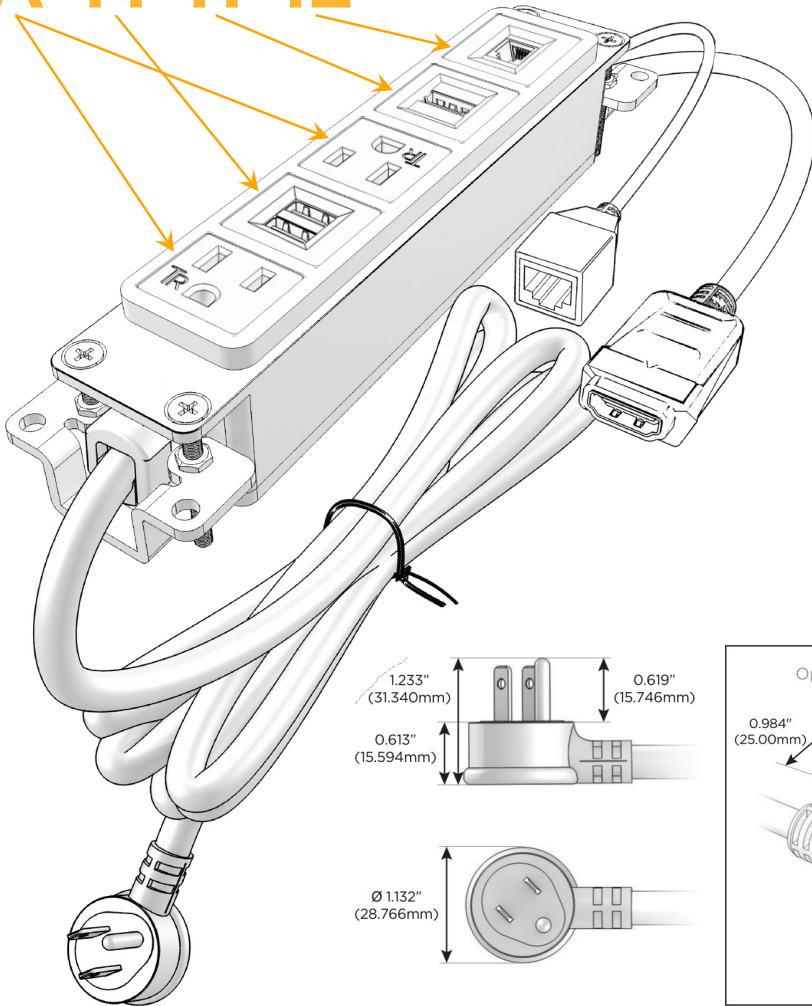

Bezel Finish: **STANDARD BRONZE (ABS)**

Custom Finishes Available M-POWER-5T-AMAH12-BZAB

Features:

Module/Port Options:

- A Tamper Resistant AC Receptacle
- E USB-A & USB-C (20W)
- M Double USB-A (Fast Charging Ports - 18W)
- H HDMI
- 6 CAT 6
- 12 RJ 12
- X Switched AC
- Y 3-Way Switch (Low Voltage)
- V USB-C (45W High Speed Charging Port)
- S USB-C (25W High Speed Charging Port)
- R Switched AC (Rocker Switch)
- D Dimmer Switch

Plug:

Supplied with Low Profile Flat 45° Angle 120 VAC Plug

Optional Standard Straight 120 VAC Plug

Optional Straight 120 VAC Pass-through Plug

- CLEAN, COMPACT DESIGN
- STREAMLINED
- LOW PROFILE
- SIDE-EXITING CORDS
- PLUG & PLAY
- 6' AC CORD & PLUG (FLAT PLUG STANDARD)
- CUSTOMIZABLE CONFIGURATIONS AND FINISHES
- UL LISTED FOR MOUNTING IN FURNITURE
- 15A

M-POWER-5T

AC POWER & DATA CONNECTIVITY SOLUTION

M-POWER-5T-AMAH12-BZAB

Specs:

Modules/Ports:

- A** Tamper Resistant AC Receptacle
- M** Double USB-A (Fast Charging Ports - 18W)
- H** HDMI
- 12** RJ 12

A M H 12