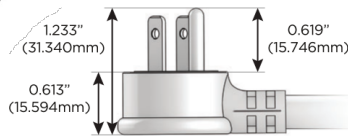

M-POWER-5T

AC POWER & DATA CONNECTIVITY SOLUTION

M-POWER-5T-AMAH12-BZAB

Specs:

Modules/Ports:

- A** Tamper Resistant AC Receptacle
- M** Double USB-A (Fast Charging Ports - 18W)
- H** HDMI
- 12** RJ 12

A M H 12