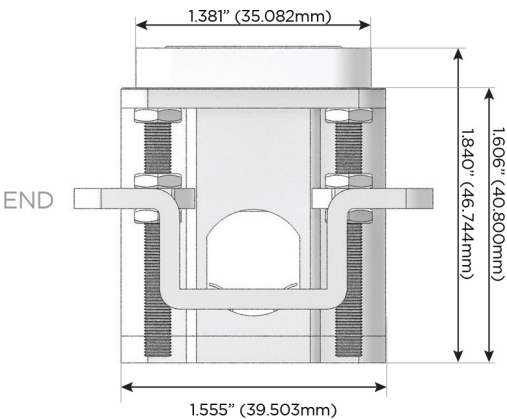

M-POWER-5T

AC POWER & DATA CONNECTIVITY SOLUTION

M-POWER-5T-AMAH12-BZAB

Specs:

Modules/Ports:

- **A** Tamper Resistant AC Receptacle
- **M** Double USB-A (Fast Charging Ports - 18W)
- **H** HDMI
- **12** RJ 12

A M H 12

TOP

Distributed by

Mormax Company, Inc.
8 Westchester Plaza
Elmsford, NY 10523

914-699-0101
sales@mormax.com
mormax.com