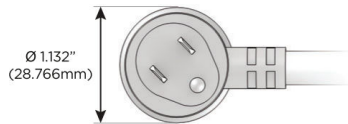

Plug:

Supplied with Low Profile Flat 45° Angle 120 VAC Plug

Optional Standard Straight 120 VAC Plug

Optional Straight 120 VAC Pass-through Plug

- CLEAN, COMPACT DESIGN
- STREAMLINED
- LOW PROFILE
- SIDE-EXITING CORDS
- PLUG & PLAY
- 6' AC CORD & PLUG (FLAT PLUG STANDARD)
- CUSTOMIZABLE CONFIGURATIONS AND FINISHES
- UL LISTED FOR MOUNTING IN FURNITURE
- 15A

M-POWER-5T

AC POWER & DATA CONNECTIVITY SOLUTION

M-POWER-5T-AMAH12-BZAB

Specs:

Modules/Ports:

- A** Tamper Resistant AC Receptacle
- M** Double USB-A (Fast Charging Ports - 18W)
- H** HDMI
- 12** RJ 12

A M H 12