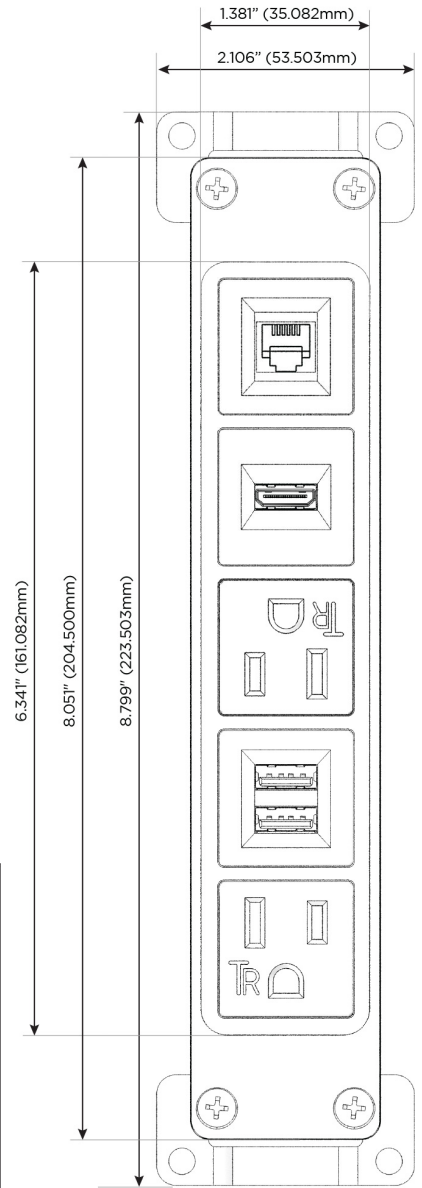

M-POWER-5T

AC POWER & DATA CONNECTIVITY SOLUTION

M-POWER-5T-AMAH12-BZAB

Specs:

Modules/Ports:

- **A** Tamper Resistant AC Receptacle
- **M** Double USB-A (Fast Charging Ports - 18W)
- **H** HDMI
- **12** RJ 12

A M H 12

TOP

Distributed by

Mormax Company, Inc.
8 Westchester Plaza
Elmsford, NY 10523

914-699-0101
sales@mormax.com
mormax.com