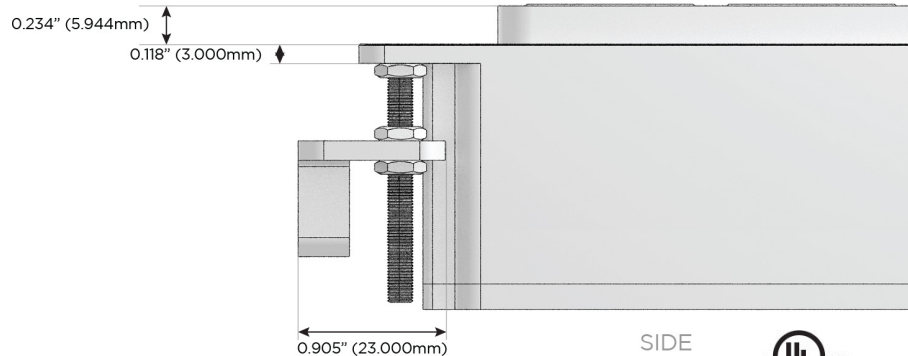

M-POWER-5T

AC POWER & DATA CONNECTIVITY SOLUTION

M-POWER-5T-AMAH12-BZAB

Specs:

Modules/Ports:

- **A** Tamper Resistant AC Receptacle
- **M** Double USB-A (Fast Charging Ports - 18W)
- **H** HDMI
- **12** RJ 12

A M H 12

TOP

Distributed by

Mormax Company, Inc.
8 Westchester Plaza
Elmsford, NY 10523

914-699-0101
sales@mormax.com
mormax.com