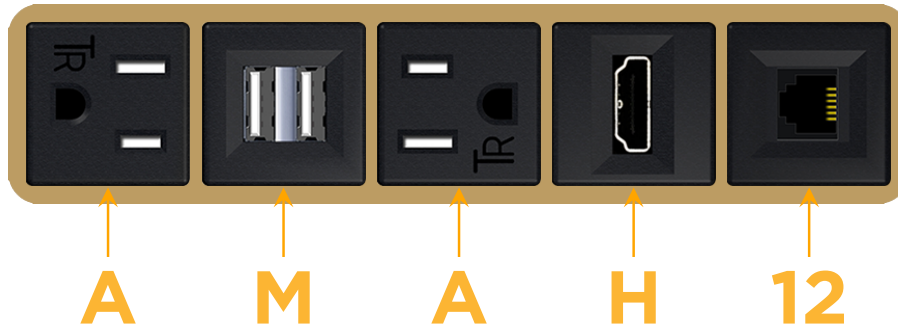

sales@mormax.com

mormax.com

Metro Light & Power's line of power & data solutions offers sophisticated design elements combined with greater ease of installation. Streamlined and low-profile, enhanced by side-exiting cords, our outlets advance the industry with their cutting edge look and feel. We believe flexibility is key, and we provide a variety of mounting options, including the ability to mount in limited spaces. Our outlets are available in many finishes and configurations, in addition to a custom color and finish capability for our clients.

Bezel Finish: **STANDARD BRONZE (ABS)**

Custom Finishes Available M-POWER-5T-AMAH12-BZAB

Features:

Module/Port Options:

- A Tamper Resistant AC Receptacle
- E USB-A & USB-C (20W)
- M Double USB-A (Fast Charging Ports - 18W)
- H HDMI
- 6 CAT 6
- 12 RJ 12
- X Switched AC
- Y 3-Way Switch (Low Voltage)
- V USB-C (45W High Speed Charging Port)
- S USB-C (25W High Speed Charging Port)
- R Switched AC (Rocker Switch)
- D Dimmer Switch

Plug:

Supplied with Low Profile Flat 45° Angle 120 VAC Plug

Optional Standard Straight 120 VAC Plug

Optional Straight 120 VAC Pass-through Plug

- CLEAN, COMPACT DESIGN
- STREAMLINED
- LOW PROFILE
- SIDE-EXITING CORDS
- PLUG & PLAY
- 6' AC CORD & PLUG (FLAT PLUG STANDARD)
- CUSTOMIZABLE CONFIGURATIONS AND FINISHES
- UL LISTED FOR MOUNTING IN FURNITURE
- 15A

M-POWER-5T

AC POWER & DATA CONNECTIVITY SOLUTION

M-POWER-5T-AMAH12-BZAB

Specs:

Modules/Ports:

- A** Tamper Resistant AC Receptacle
- M** Double USB-A (Fast Charging Ports - 18W)
- H** HDMI
- 12** RJ 12

A M H 12