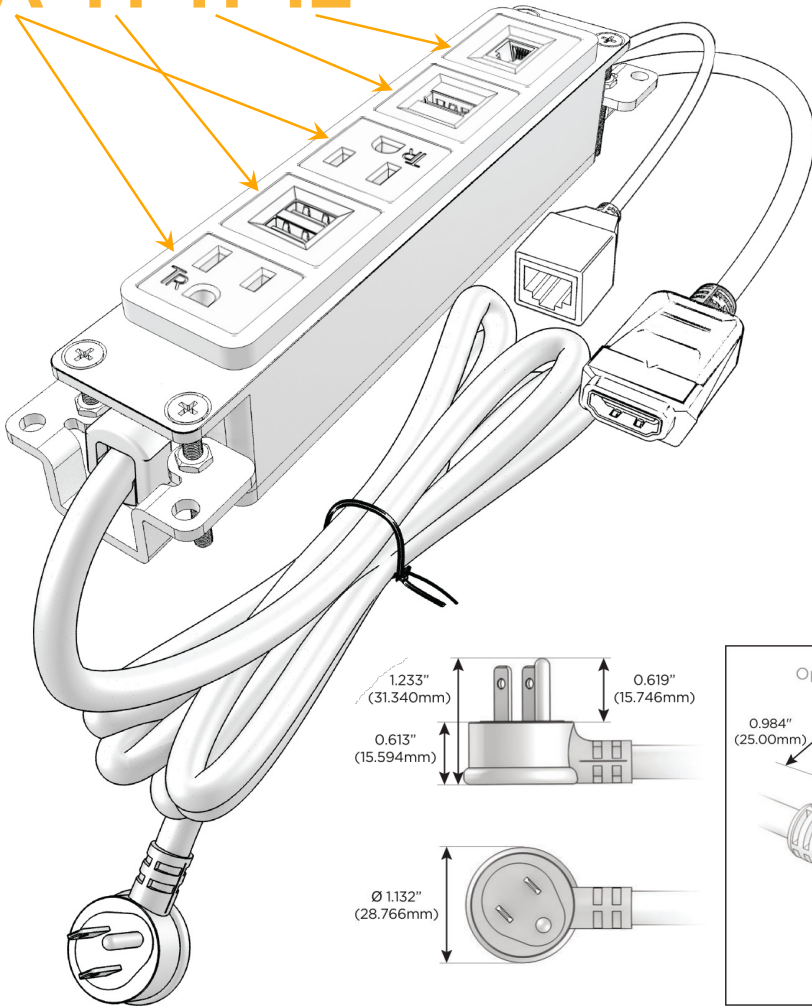

Bezel Finish: **ARCHITECTURAL BRONZE (ABS)**

Custom Finishes Available M-POWER-5T-AMAH12-BZ5AB

Features:

Module/Port Options:

- A** Tamper Resistant AC Receptacle
- E** USB-A & USB-C (20W)
- M** Double USB-A (Fast Charging Ports - 18W)
- H** HDMI
- 6** CAT 6
- 12** RJ 12
- X** Switched AC
- Y** 3-Way Switch (Low Voltage)
- V** USB-C (45W High Speed Charging Port)
- S** USB-C (25W High Speed Charging Port)
- R** Switched AC (Rocker Switch)
- D** Dimmer Switch

Plug:

Supplied with Low Profile Flat 45° Angle 120 VAC Plug

Optional Standard Straight 120 VAC Plug

Optional Straight 120 VAC Pass-through Plug

- CLEAN, COMPACT DESIGN
- STREAMLINED
- LOW PROFILE
- SIDE-EXITING CORDS
- PLUG & PLAY
- 6' AC CORD & PLUG (FLAT PLUG STANDARD)
- CUSTOMIZABLE CONFIGURATIONS AND FINISHES
- UL LISTED FOR MOUNTING IN FURNITURE
- 15A

M-POWER-5T

AC POWER & DATA CONNECTIVITY SOLUTION

M-POWER-5T-AMAH12-BZ5AB

Specs:

Modules/Ports:

- A** Tamper Resistant AC Receptacle
- M** Double USB-A (Fast Charging Ports - 18W)
- H** HDMI
- 12** RJ 12

A M H 12