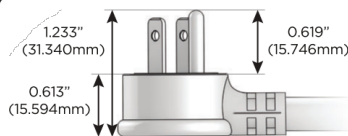

Plug:

Supplied with Low Profile Flat 45° Angle 120 VAC Plug

Optional Standard Straight 120 VAC Plug

Optional Straight 120 VAC Pass-through Plug

- CLEAN, COMPACT DESIGN
- STREAMLINED
- LOW PROFILE
- SIDE-EXITING CORDS
- PLUG & PLAY
- 6' AC CORD & PLUG (FLAT PLUG STANDARD)
- CUSTOMIZABLE CONFIGURATIONS AND FINISHES
- UL LISTED FOR MOUNTING IN FURNITURE
- 15A

M-POWER-5T

AC POWER & DATA CONNECTIVITY SOLUTION

M-POWER-5T-AMAH12-BZ5AB

Specs:

Modules/Ports:

- A** Tamper Resistant AC Receptacle
- M** Double USB-A (Fast Charging Ports - 18W)
- H** HDMI
- 12** RJ 12

A M H 12