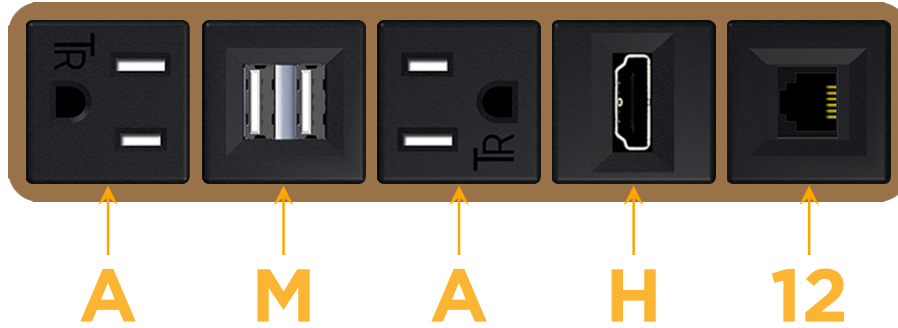

Bezel Finish: **ARCHITECTURAL BRONZE (ABS)**

Custom Finishes Available M-POWER-5T-AMAH12-BZ5AB

Features:

Module/Port Options:

- A** Tamper Resistant AC Receptacle
- E** USB-A & USB-C (20W)
- M** Double USB-A (Fast Charging Ports - 18W)
- H** HDMI
- 6** CAT 6
- 12** RJ 12
- X** Switched AC
- Y** 3-Way Switch (Low Voltage)
- V** USB-C (45W High Speed Charging Port)
- S** USB-C (25W High Speed Charging Port)
- R** Switched AC (Rocker Switch)
- D** Dimmer Switch

Plug:

Supplied with Low Profile Flat 45° Angle 120 VAC Plug

Optional Standard Straight 120 VAC Plug

Optional Straight 120 VAC Pass-through Plug

- CLEAN, COMPACT DESIGN
- STREAMLINED
- LOW PROFILE
- SIDE-EXITING CORDS
- PLUG & PLAY
- 6' AC CORD & PLUG (FLAT PLUG STANDARD)
- CUSTOMIZABLE CONFIGURATIONS AND FINISHES
- UL LISTED FOR MOUNTING IN FURNITURE
- 15A

M-POWER-5T

AC POWER & DATA CONNECTIVITY SOLUTION

M-POWER-5T-AMAH12-BZ5AB

Specs:

Modules/Ports:

- A** Tamper Resistant AC Receptacle
- M** Double USB-A (Fast Charging Ports - 18W)
- H** HDMI
- 12** RJ 12

A M H 12