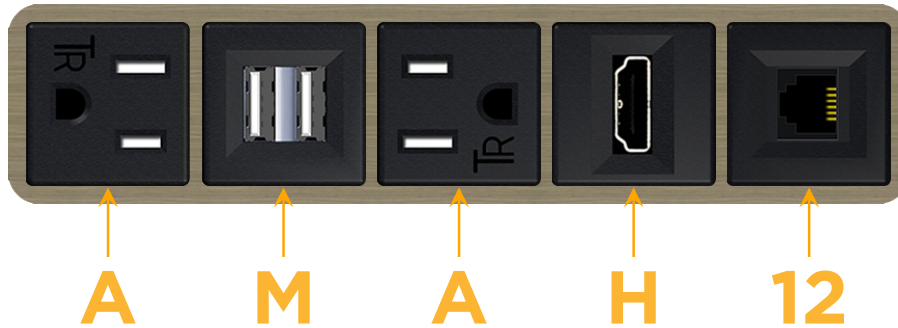

Bezel Finish: **ANTIQUED ARCHITECTURAL BRONZE (ABS)**

Custom Finishes Available M-POWER-5T-AMAH12-BZ5AAB

Features:

Module/Port Options:

- A** Tamper Resistant AC Receptacle
- E** USB-A & USB-C (20W)
- M** Double USB-A (Fast Charging Ports - 18W)
- H** HDMI
- 6** CAT 6
- 12** RJ 12
- X** Switched AC
- Y** 3-Way Switch (Low Voltage)
- V** USB-C (45W High Speed Charging Port)
- S** USB-C (25W High Speed Charging Port)
- R** Switched AC (Rocker Switch)
- D** Dimmer Switch

Plug:

Supplied with Low Profile Flat 45° Angle 120 VAC Plug

Optional Standard Straight 120 VAC Plug

Optional Straight 120 VAC Pass-through Plug

- CLEAN, COMPACT DESIGN
- STREAMLINED
- LOW PROFILE
- SIDE-EXITING CORDS
- PLUG & PLAY
- 6' AC CORD & PLUG (FLAT PLUG STANDARD)
- CUSTOMIZABLE CONFIGURATIONS AND FINISHES
- UL LISTED FOR MOUNTING IN FURNITURE
- 15A

M-POWER-5T

AC POWER & DATA CONNECTIVITY SOLUTION

M-POWER-5T-AMAH12-BZ5AAB

Specs:

Modules/Ports:

- A** Tamper Resistant AC Receptacle
- M** Double USB-A (Fast Charging Ports - 18W)
- H** HDMI
- 12** RJ 12

A M H 12