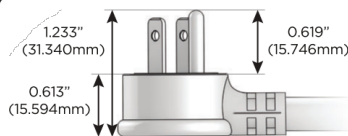

Plug:

Supplied with Low Profile Flat 45° Angle 120 VAC Plug

Optional Standard Straight 120 VAC Plug

Optional Straight 120 VAC Pass-through Plug

- CLEAN, COMPACT DESIGN
- STREAMLINED
- LOW PROFILE
- SIDE-EXITING CORDS
- PLUG & PLAY
- 6' AC CORD & PLUG (FLAT PLUG STANDARD)
- CUSTOMIZABLE CONFIGURATIONS AND FINISHES
- UL LISTED FOR MOUNTING IN FURNITURE
- 15A

M-POWER-5T

AC POWER & DATA CONNECTIVITY SOLUTION

M-POWER-5T-AMAH12-BZ5AAB

Specs:

Modules/Ports:

- A** Tamper Resistant AC Receptacle
- M** Double USB-A (Fast Charging Ports - 18W)
- H** HDMI
- 12** RJ 12

A M H 12