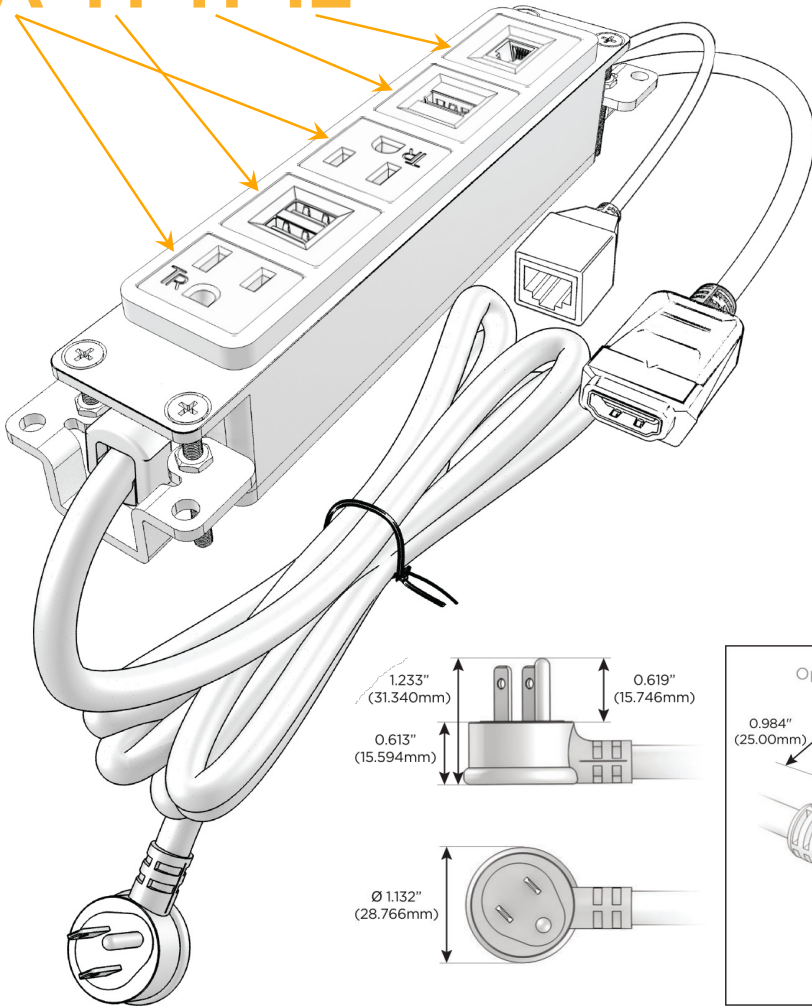

Bezel Finish: **ANTIQUED ARCHITECTURAL BRONZE (ABS)**

Custom Finishes Available M-POWER-5T-AMAH12-BZ5AAB

Features:

Module/Port Options:

- A** Tamper Resistant AC Receptacle
- E** USB-A & USB-C (20W)
- M** Double USB-A (Fast Charging Ports - 18W)
- H** HDMI
- 6** CAT 6
- 12** RJ 12
- X** Switched AC
- Y** 3-Way Switch (Low Voltage)
- V** USB-C (45W High Speed Charging Port)
- S** USB-C (25W High Speed Charging Port)
- R** Switched AC (Rocker Switch)
- D** Dimmer Switch

Plug:

Supplied with Low Profile Flat 45° Angle 120 VAC Plug

Optional Standard Straight 120 VAC Plug

Optional Straight 120 VAC Pass-through Plug

- CLEAN, COMPACT DESIGN
- STREAMLINED
- LOW PROFILE
- SIDE-EXITING CORDS
- PLUG & PLAY
- 6' AC CORD & PLUG (FLAT PLUG STANDARD)
- CUSTOMIZABLE CONFIGURATIONS AND FINISHES
- UL LISTED FOR MOUNTING IN FURNITURE
- 15A

M-POWER-5T

AC POWER & DATA CONNECTIVITY SOLUTION

M-POWER-5T-AMAH12-BZ5AAB

Specs:

Modules/Ports:

- A** Tamper Resistant AC Receptacle
- M** Double USB-A (Fast Charging Ports - 18W)
- H** HDMI
- 12** RJ 12

A M H 12