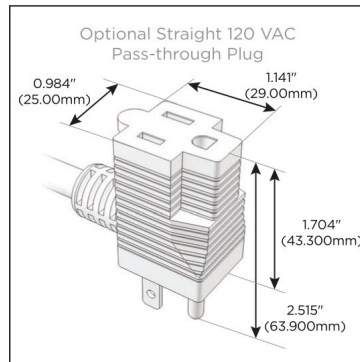

M-POWER-5T

AC POWER & DATA CONNECTIVITY SOLUTION

M-POWER-5T-AMAH12-BZ4B

Specs:

Modules/Ports:

- **A** Tamper Resistant AC Receptacle
- **M** Double USB-A (Fast Charging Ports - 18W)
- **H** HDMI
- **12** RJ 12

A M H 12