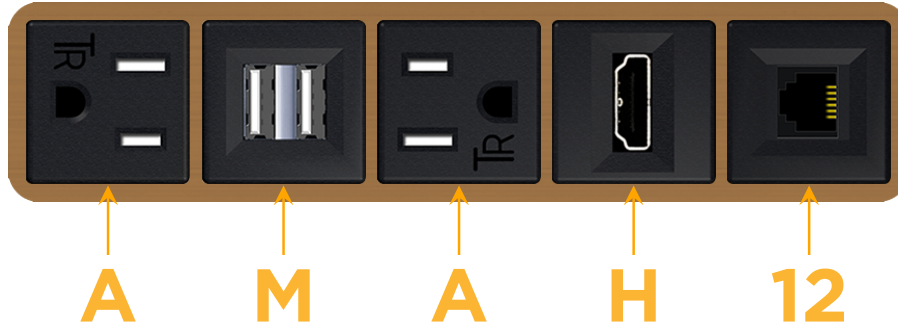

M-POWER-5T

AC POWER & DATA CONNECTIVITY SOLUTION

M-POWER-5T-AMAH12-BZ4B

Distributed by

Mormax Company, Inc.

8 Westchester Plaza

Elmsford, NY 10523

914-699-0101

sales@mormax.com

mormax.com

Metro Light & Power's line of power & data solutions offers sophisticated design elements combined with greater ease of installation. Streamlined and low-profile, enhanced by side-exiting cords, our outlets advance the industry with their cutting edge look and feel. We believe flexibility is key, and we provide a variety of mounting options, including the ability to mount in limited spaces. Our outlets are available in many finishes and configurations, in addition to a custom color and finish capability for our clients.

Bezel Finish: **SOLID BRONZE BRUSHED**

Custom Finishes Available M-POWER-5T-AMAH12-BZ4B

Features:

Module/Port Options:

- **A** Tamper Resistant AC Receptacle
- **E** USB-A & USB-C (20W)
- **M** Double USB-A (Fast Charging Ports - 18W)
- **H** HDMI
- **6** CAT 6
- **12** RJ 12
- **X** Switched AC
- **Y** 3-Way Switch (Low Voltage)
- **V** USB-C (45W High Speed Charging Port)
- **S** USB-C (25W High Speed Charging Port)
- **R** Switched AC (Rocker Switch)
- **D** Dimmer Switch

Plug:

Supplied with Low Profile Flat 45° Angle 120 VAC Plug

Optional Standard Straight 120 VAC Plug

Optional Straight 120 VAC Pass-through Plug

- CLEAN, COMPACT DESIGN
- STREAMLINED
- LOW PROFILE
- SIDE-EXITING CORDS
- PLUG & PLAY
- 6' AC CORD & PLUG (FLAT PLUG STANDARD)
- CUSTOMIZABLE CONFIGURATIONS AND FINISHES
- UL LISTED FOR MOUNTING IN FURNITURE
- 15A