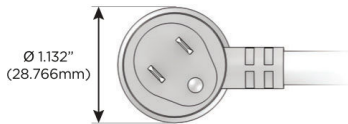

M-POWER-5T

AC POWER & DATA CONNECTIVITY SOLUTION

M-POWER-5T-AMAH12-BZ4B

Specs:

Modules/Ports:

- **A** Tamper Resistant AC Receptacle
- **M** Double USB-A (Fast Charging Ports - 18W)
- **H** HDMI
- **12** RJ 12

A M H 12