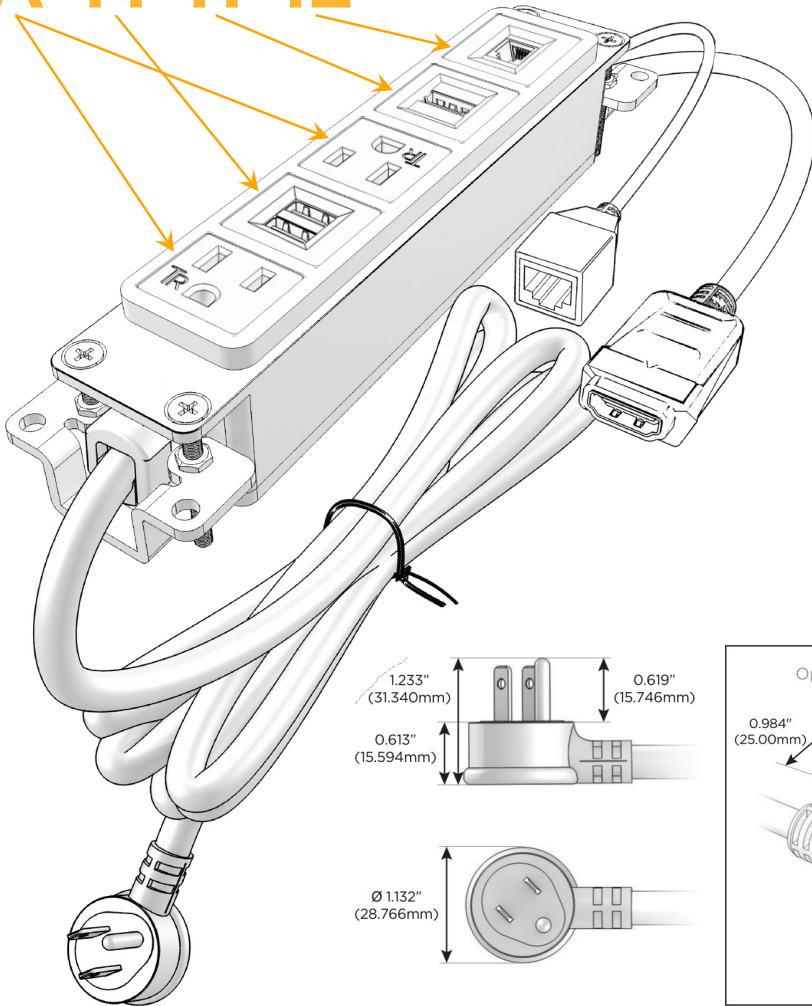

M-POWER-5T

AC POWER & DATA CONNECTIVITY SOLUTION

M-POWER-5T-AMAH12-BZ4B

Specs:

Modules/Ports:

- **A** Tamper Resistant AC Receptacle
- **M** Double USB-A (Fast Charging Ports - 18W)
- **H** HDMI
- **12** RJ 12

A M H 12