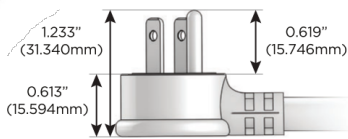

M-POWER-5T

AC POWER & DATA CONNECTIVITY SOLUTION

M-POWER-5T-AMAH12-BZ4B

Specs:

Modules/Ports:

- **A** Tamper Resistant AC Receptacle
- **M** Double USB-A (Fast Charging Ports - 18W)
- **H** HDMI
- **12** RJ 12

A M H 12