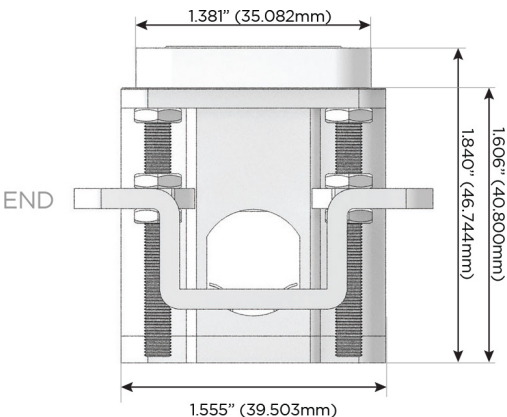

M-POWER-5T

AC POWER & DATA CONNECTIVITY SOLUTION

M-POWER-5T-AMAH12-BRAAB

Specs:

Modules/Ports:

- **A** Tamper Resistant AC Receptacle
- **M** Double USB-A (Fast Charging Ports - 18W)
- **H** HDMI
- **12** RJ 12

A M H 12

TOP

Distributed by

Mormax Company, Inc.

8 Westchester Plaza

Elmsford, NY 10523

914-699-0101

sales@mormax.com

mormax.com