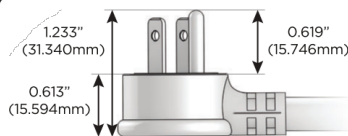

M-POWER-5T

AC POWER & DATA CONNECTIVITY SOLUTION

M-POWER-5T-AMAH12-BRAAB

Specs:

Modules/Ports:

- **A** Tamper Resistant AC Receptacle
- **M** Double USB-A (Fast Charging Ports - 18W)
- **H** HDMI
- **12** RJ 12

A M H 12