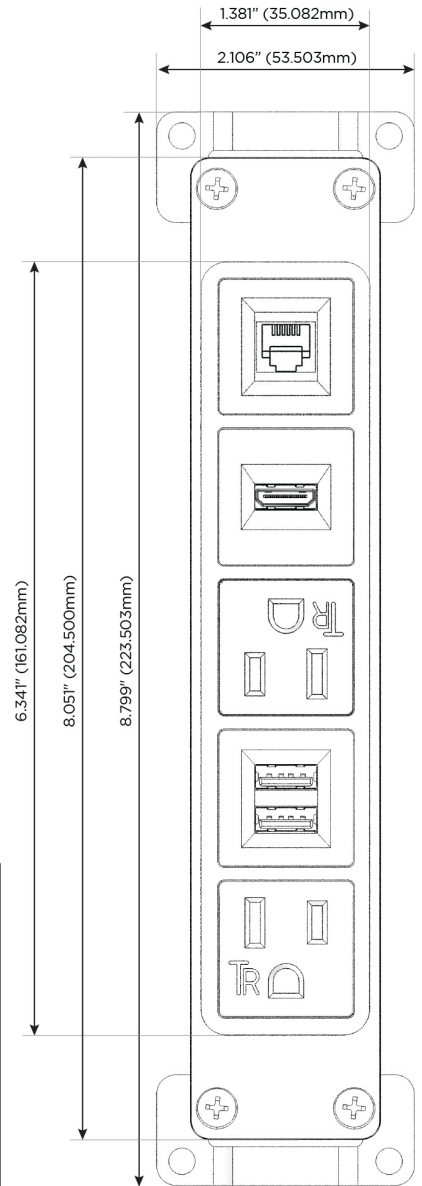

M-POWER-5T

AC POWER & DATA CONNECTIVITY SOLUTION

M-POWER-5T-AMAH12-BRAAB

Specs:

Modules/Ports:

- **A** Tamper Resistant AC Receptacle
- **M** Double USB-A (Fast Charging Ports - 18W)
- **H** HDMI
- **12** RJ 12

A M H 12

TOP

Distributed by

Mormax Company, Inc.

8 Westchester Plaza

Elmsford, NY 10523

914-699-0101

sales@mormax.com

mormax.com