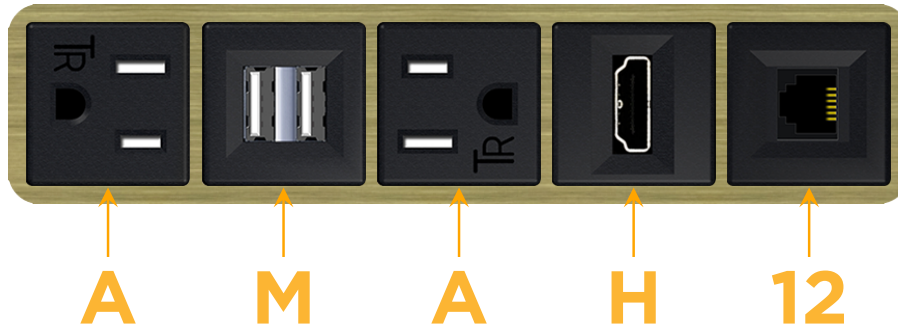

M-POWER-5T

AC POWER & DATA CONNECTIVITY SOLUTION

M-POWER-5T-AMAH12-BRAAB

Distributed by

Mormax Company, Inc.

8 Westchester Plaza

Elmsford, NY 10523

914-699-0101

sales@mormax.com

mormax.com

Metro Light & Power's line of power & data solutions offers sophisticated design elements combined with greater ease of installation. Streamlined and low-profile, enhanced by side-exiting cords, our outlets advance the industry with their cutting edge look and feel. We believe flexibility is key, and we provide a variety of mounting options, including the ability to mount in limited spaces. Our outlets are available in many finishes and configurations, in addition to a custom color and finish capability for our clients.

Bezel Finish: **BRASS ANTIQUED (ABS)**

Custom Finishes Available M-POWER-5T-AMAH12-BRAAB

Features:

Module/Port Options:

- **A** Tamper Resistant AC Receptacle
- **E** USB-A & USB-C (20W)
- **M** Double USB-A (Fast Charging Ports - 18W)
- **H** HDMI
- **6** CAT 6
- **12** RJ 12
- **X** Switched AC
- **Y** 3-Way Switch (Low Voltage)
- **V** USB-C (45W High Speed Charging Port)
- **S** USB-C (25W High Speed Charging Port)
- **R** Switched AC (Rocker Switch)
- **D** Dimmer Switch

Plug:

Supplied with Low Profile Flat 45° Angle 120 VAC Plug

Optional Standard Straight 120 VAC Plug

Optional Straight 120 VAC Pass-through Plug

- CLEAN, COMPACT DESIGN
- STREAMLINED
- LOW PROFILE
- SIDE-EXITING CORDS
- PLUG & PLAY
- 6' AC CORD & PLUG (FLAT PLUG STANDARD)
- CUSTOMIZABLE CONFIGURATIONS AND FINISHES
- UL LISTED FOR MOUNTING IN FURNITURE
- 15A