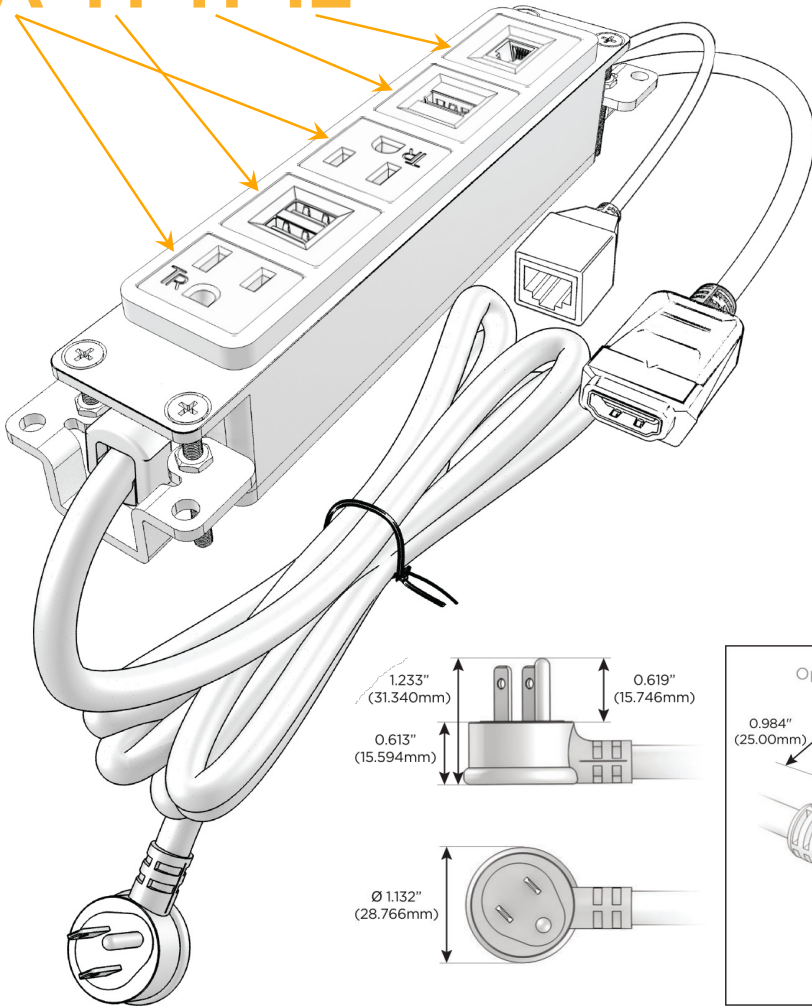

M-POWER-5T

AC POWER & DATA CONNECTIVITY SOLUTION

M-POWER-5T-AMAH12-BRAAB

Specs:

Modules/Ports:

- **A** Tamper Resistant AC Receptacle
- **M** Double USB-A (Fast Charging Ports - 18W)
- **H** HDMI
- **12** RJ 12

A M H 12