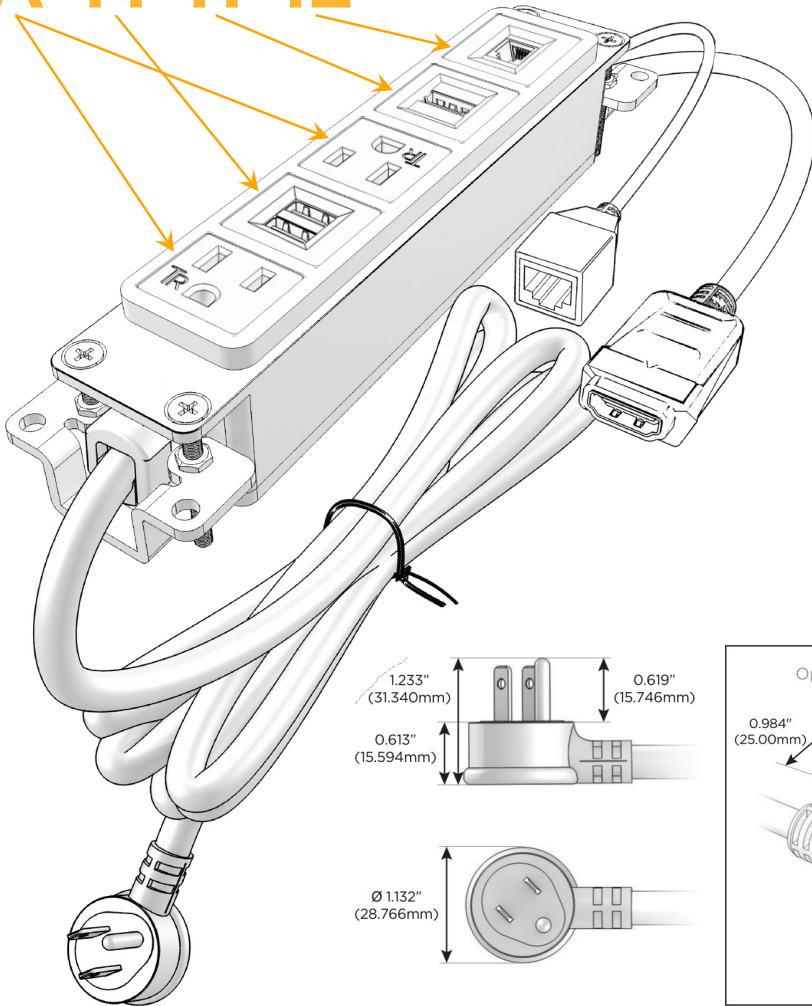

M-POWER-5T

AC POWER & DATA CONNECTIVITY SOLUTION

M-POWER-5T-AMAH12-BAB

Specs:

Modules/Ports:

- **A** Tamper Resistant AC Receptacle
- **M** Double USB-A (Fast Charging Ports - 18W)
- **H** HDMI
- **12** RJ 12

A M H 12