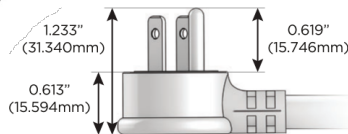

M-POWER-5T

AC POWER & DATA CONNECTIVITY SOLUTION

M-POWER-5T-AMAH12-BAB

Specs:

Modules/Ports:

- **A** Tamper Resistant AC Receptacle
- **M** Double USB-A (Fast Charging Ports - 18W)
- **H** HDMI
- **12** RJ 12

A M H 12