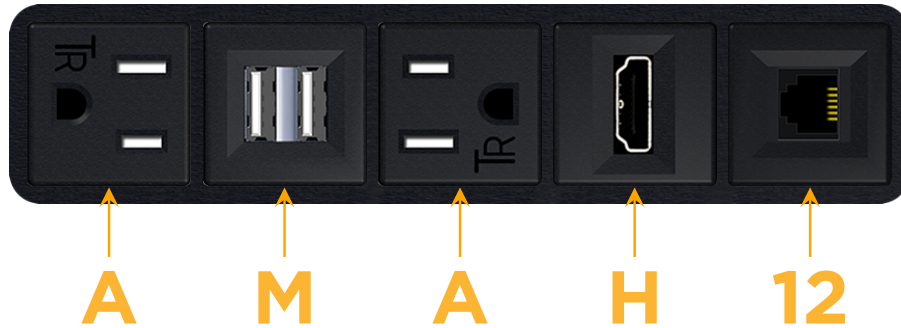

M-POWER-5T

AC POWER & DATA CONNECTIVITY SOLUTION

M-POWER-5T-AMAH12-BAB

Distributed by

Mormax Company, Inc.

8 Westchester Plaza

Elmsford, NY 10523

914-699-0101

sales@mormax.com

mormax.com

Metro Light & Power's line of power & data solutions offers sophisticated design elements combined with greater ease of installation. Streamlined and low-profile, enhanced by side-exiting cords, our outlets advance the industry with their cutting edge look and feel. We believe flexibility is key, and we provide a variety of mounting options, including the ability to mount in limited spaces. Our outlets are available in many finishes and configurations, in addition to a custom color and finish capability for our clients.

Bezel Finish: **BLACK (ABS)**

Custom Finishes Available M-POWER-5T-AMAH12-BAB

Features:

Module/Port Options:

- **A** Tamper Resistant AC Receptacle
- **E** USB-A & USB-C (20W)
- **M** Double USB-A (Fast Charging Ports - 18W)
- **H** HDMI
- **6** CAT 6
- **12** RJ 12
- **X** Switched AC
- **Y** 3-Way Switch (Low Voltage)
- **V** USB-C (45W High Speed Charging Port)
- **S** USB-C (25W High Speed Charging Port)
- **R** Switched AC (Rocker Switch)
- **D** Dimmer Switch

Plug:

Supplied with Low Profile Flat 45° Angle 120 VAC Plug

Optional Standard Straight 120 VAC Plug

Optional Straight 120 VAC Pass-through Plug

- CLEAN, COMPACT DESIGN
- STREAMLINED
- LOW PROFILE
- SIDE-EXITING CORDS
- PLUG & PLAY
- 6' AC CORD & PLUG (FLAT PLUG STANDARD)
- CUSTOMIZABLE CONFIGURATIONS AND FINISHES
- UL LISTED FOR MOUNTING IN FURNITURE
- 15A