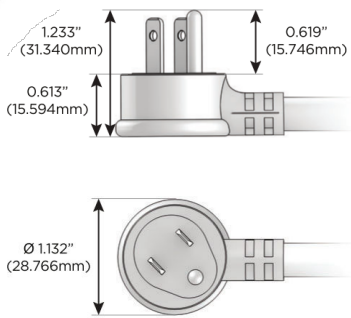

Plug:

Supplied with Low Profile Flat 45° Angle 120 VAC Plug

Optional Standard Straight 120 VAC Plug

Optional Straight 120 VAC Pass-through Plug

- CLEAN, COMPACT DESIGN
- STREAMLINED
- LOW PROFILE
- SIDE-EXITING CORDS
- PLUG & PLAY
- 6' AC CORD & PLUG (FLAT PLUG STANDARD)
- CUSTOMIZABLE CONFIGURATIONS AND FINISHES
- UL LISTED FOR MOUNTING IN FURNITURE
- 15A

M-POWER-5T

AC POWER & DATA CONNECTIVITY SOLUTION

M-POWER-5T-AMAH12-B2AB

Specs:

Modules/Ports:

- A** Tamper Resistant AC Receptacle
- M** Double USB-A (Fast Charging Ports - 18W)
- H** HDMI
- 12** RJ 12

A M H 12