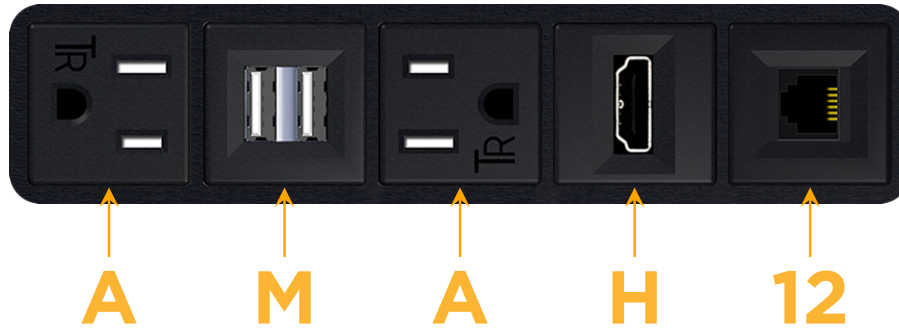

Bezel Finish: **SATIN BLACK (ABS)**

Custom Finishes Available M-POWER-5T-AMAH12-B2AB

Features:

Module/Port Options:

- A** Tamper Resistant AC Receptacle
- E** USB-A & USB-C (20W)
- M** Double USB-A (Fast Charging Ports - 18W)
- H** HDMI
- 6** CAT 6
- 12** RJ 12
- X** Switched AC
- Y** 3-Way Switch (Low Voltage)
- V** USB-C (45W High Speed Charging Port)
- S** USB-C (25W High Speed Charging Port)
- R** Switched AC (Rocker Switch)
- D** Dimmer Switch

Plug:

Supplied with Low Profile Flat 45° Angle 120 VAC Plug

Optional Standard Straight 120 VAC Plug

Optional Straight 120 VAC Pass-through Plug

- CLEAN, COMPACT DESIGN
- STREAMLINED
- LOW PROFILE
- SIDE-EXITING CORDS
- PLUG & PLAY
- 6' AC CORD & PLUG (FLAT PLUG STANDARD)
- CUSTOMIZABLE CONFIGURATIONS AND FINISHES
- UL LISTED FOR MOUNTING IN FURNITURE
- 15A

M-POWER-5T

AC POWER & DATA CONNECTIVITY SOLUTION

M-POWER-5T-AMAH12-B2AB

Specs:

Modules/Ports:

- A** Tamper Resistant AC Receptacle
- M** Double USB-A (Fast Charging Ports - 18W)
- H** HDMI
- 12** RJ 12

A M H 12