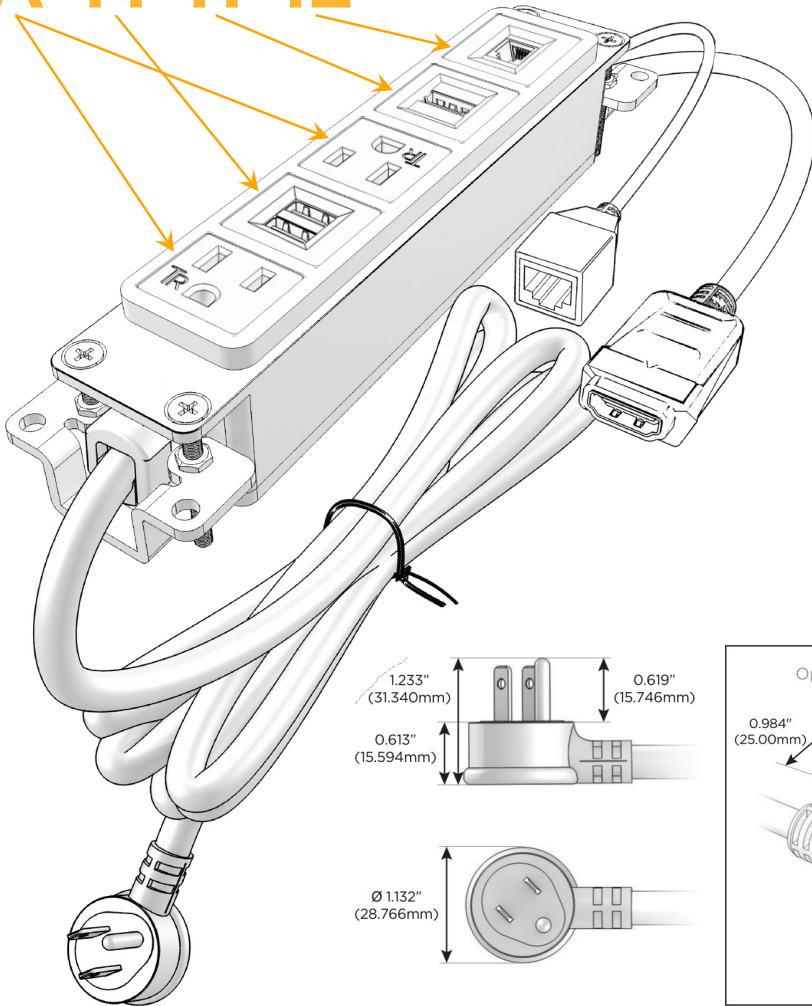

Bezel Finish: **SATIN BLACK (ABS)**

Custom Finishes Available M-POWER-5T-AMAH12-B2AB

Features:

Module/Port Options:

- A** Tamper Resistant AC Receptacle
- E** USB-A & USB-C (20W)
- M** Double USB-A (Fast Charging Ports - 18W)
- H** HDMI
- 6** CAT 6
- 12** RJ 12
- X** Switched AC
- Y** 3-Way Switch (Low Voltage)
- V** USB-C (45W High Speed Charging Port)
- S** USB-C (25W High Speed Charging Port)
- R** Switched AC (Rocker Switch)
- D** Dimmer Switch

Plug:

Supplied with Low Profile Flat 45° Angle 120 VAC Plug

Optional Standard Straight 120 VAC Plug

Optional Straight 120 VAC Pass-through Plug

- CLEAN, COMPACT DESIGN
- STREAMLINED
- LOW PROFILE
- SIDE-EXITING CORDS
- PLUG & PLAY
- 6' AC CORD & PLUG (FLAT PLUG STANDARD)
- CUSTOMIZABLE CONFIGURATIONS AND FINISHES
- UL LISTED FOR MOUNTING IN FURNITURE
- 15A

M-POWER-5T

AC POWER & DATA CONNECTIVITY SOLUTION

M-POWER-5T-AMAH12-B2AB

Specs:

Modules/Ports:

- A** Tamper Resistant AC Receptacle
- M** Double USB-A (Fast Charging Ports - 18W)
- H** HDMI
- 12** RJ 12

A M H 12