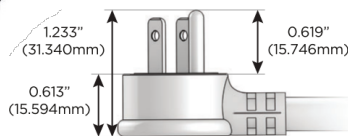

# M-POWER-5T

AC POWER & DATA CONNECTIVITY SOLUTION

M-POWER-5T-AESAX-SAB

Specs:

**Modules/Ports:**

- A** Tamper Resistant AC Receptacle
- E** USB-A & USB-C (20W)
- S** USB-C (25W High Speed Charging Port)
- X** Switched AC