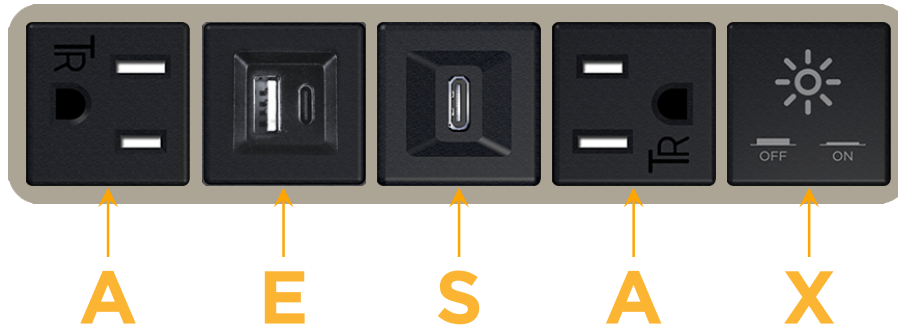

Bezel Finish: **SATIN NICKEL (ABS)**

Custom Finishes Available M-POWER-5T-AESAX-SAB

Features:

**Module/Port Options:**

- A** Tamper Resistant AC Receptacle
- E** USB-A & USB-C (20W)
- M** Double USB-A (Fast Charging Ports - 18W)
- H** HDMI
- 6** CAT 6
- 12** RJ 12
- X** Switched AC
- Y** 3-Way Switch (Low Voltage)
- V** USB-C (45W High Speed Charging Port)
- S** USB-C (25W High Speed Charging Port)
- R** Switched AC (Rocker Switch)
- D** Dimmer Switch

**Plug:**

Supplied with Low Profile Flat 45° Angle 120 VAC Plug

Optional Standard Straight 120 VAC Plug

Optional Straight 120 VAC Pass-through Plug

- CLEAN, COMPACT DESIGN
- STREAMLINED
- LOW PROFILE
- SIDE-EXITING CORDS
- PLUG & PLAY
- 6' AC CORD & PLUG (FLAT PLUG STANDARD)
- CUSTOMIZABLE CONFIGURATIONS AND FINISHES
- UL LISTED FOR MOUNTING IN FURNITURE
- 15A

# M-POWER-5T

AC POWER & DATA CONNECTIVITY SOLUTION

M-POWER-5T-AESAX-SAB

Specs:

**Modules/Ports:**

- A** Tamper Resistant AC Receptacle
- E** USB-A & USB-C (20W)
- S** USB-C (25W High Speed Charging Port)
- X** Switched AC