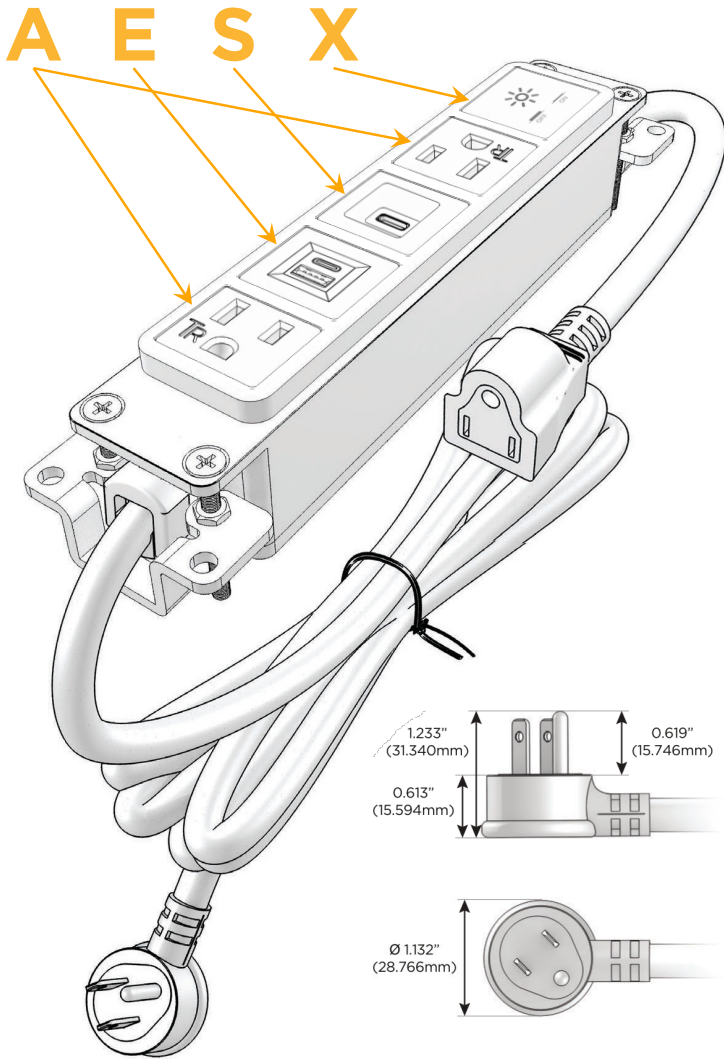

Bezel Finish: **SATIN NICKEL (ABS)**

Custom Finishes Available M-POWER-5T-AESAX-SAB

Features:

**Module/Port Options:**

- A** Tamper Resistant AC Receptacle
- E** USB-A & USB-C (20W)
- M** Double USB-A (Fast Charging Ports - 18W)
- H** HDMI
- 6** CAT 6
- 12** RJ 12
- X** Switched AC
- Y** 3-Way Switch (Low Voltage)
- V** USB-C (45W High Speed Charging Port)
- S** USB-C (25W High Speed Charging Port)
- R** Switched AC (Rocker Switch)
- D** Dimmer Switch

**Plug:**

Supplied with Low Profile Flat 45° Angle 120 VAC Plug

Optional Standard Straight 120 VAC Plug

Optional Straight 120 VAC Pass-through Plug

- CLEAN, COMPACT DESIGN
- STREAMLINED
- LOW PROFILE
- SIDE-EXITING CORDS
- PLUG & PLAY
- 6' AC CORD & PLUG (FLAT PLUG STANDARD)
- CUSTOMIZABLE CONFIGURATIONS AND FINISHES
- UL LISTED FOR MOUNTING IN FURNITURE
- 15A

# M-POWER-5T

AC POWER & DATA CONNECTIVITY SOLUTION

M-POWER-5T-AESAX-SAB

Specs:

**Modules/Ports:**

- A** Tamper Resistant AC Receptacle
- E** USB-A & USB-C (20W)
- S** USB-C (25W High Speed Charging Port)
- X** Switched AC