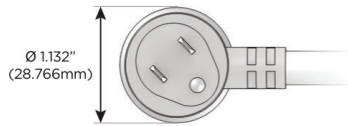

### Plug:

Supplied with Low Profile Flat 45° Angle 120 VAC Plug

Optional Standard Straight 120 VAC Plug

Optional Straight 120 VAC Pass-through Plug

- CLEAN, COMPACT DESIGN
- STREAMLINED
- LOW PROFILE
- SIDE-EXITING CORDS
- PLUG & PLAY
- 6' AC CORD & PLUG (FLAT PLUG STANDARD)
- CUSTOMIZABLE CONFIGURATIONS AND FINISHES
- UL LISTED FOR MOUNTING IN FURNITURE
- 15A

# M-POWER-5T

AC POWER & DATA CONNECTIVITY SOLUTION

M-POWER-5T-AESAX-S3AB

Specs:

**Modules/Ports:**

- A** Tamper Resistant AC Receptacle
- E** USB-A & USB-C (20W)
- S** USB-C (25W High Speed Charging Port)
- X** Switched AC