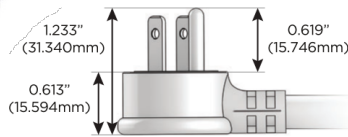

### Plug:

Supplied with Low Profile Flat 45° Angle 120 VAC Plug

Optional Standard Straight 120 VAC Plug

Optional Straight 120 VAC Pass-through Plug

- CLEAN, COMPACT DESIGN
- STREAMLINED
- LOW PROFILE
- SIDE-EXITING CORDS
- PLUG & PLAY
- 6' AC CORD & PLUG (FLAT PLUG STANDARD)
- CUSTOMIZABLE CONFIGURATIONS AND FINISHES
- UL LISTED FOR MOUNTING IN FURNITURE
- 15A

# M-POWER-5T

AC POWER & DATA CONNECTIVITY SOLUTION

M-POWER-5T-AESAX-S3AB

Specs:

**Modules/Ports:**

- A** Tamper Resistant AC Receptacle
- E** USB-A & USB-C (20W)
- S** USB-C (25W High Speed Charging Port)
- X** Switched AC