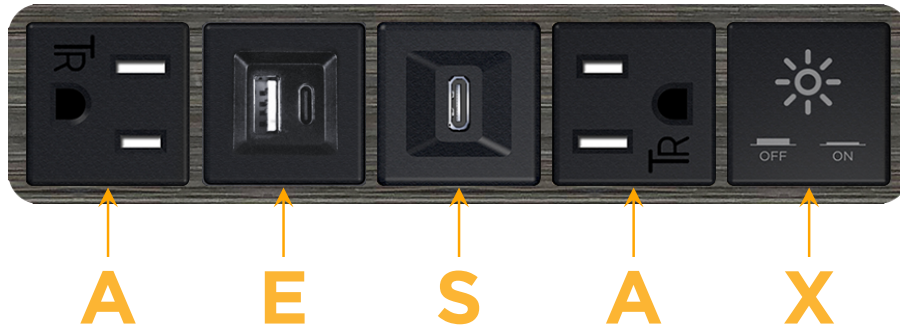

M-POWER-5T

AC POWER & DATA CONNECTIVITY SOLUTION

M-POWER-5T-AESAX-S3AB

Distributed by

Mormax Company, Inc.

8 Westchester Plaza

Elmsford, NY 10523

914-699-0101

sales@mormax.com

mormax.com

Metro Light & Power's line of power & data solutions offers sophisticated design elements combined with greater ease of installation. Streamlined and low-profile, enhanced by side-exiting cords, our outlets advance the industry with their cutting edge look and feel. We believe flexibility is key, and we provide a variety of mounting options, including the ability to mount in limited spaces. Our outlets are available in many finishes and configurations, in addition to a custom color and finish capability for our clients.

Bezel Finish: **GUNMETAL (ABS)**

Custom Finishes Available M-POWER-5T-AESAX-S3AB

Features:

Module/Port Options:

- **A** Tamper Resistant AC Receptacle
- **E** USB-A & USB-C (20W)
- **M** Double USB-A (Fast Charging Ports - 18W)
- **H** HDMI
- **6** CAT 6
- **12** RJ 12
- **X** Switched AC
- **Y** 3-Way Switch (Low Voltage)
- **V** USB-C (45W High Speed Charging Port)
- **S** USB-C (25W High Speed Charging Port)
- **R** Switched AC (Rocker Switch)
- **D** Dimmer Switch

Plug:

Supplied with Low Profile Flat 45° Angle 120 VAC Plug

Optional Standard Straight 120 VAC Plug

Optional Straight 120 VAC Pass-through Plug

- CLEAN, COMPACT DESIGN
- STREAMLINED
- LOW PROFILE
- SIDE-EXITING CORDS
- PLUG & PLAY
- 6' AC CORD & PLUG (FLAT PLUG STANDARD)
- CUSTOMIZABLE CONFIGURATIONS AND FINISHES
- UL LISTED FOR MOUNTING IN FURNITURE
- 15A