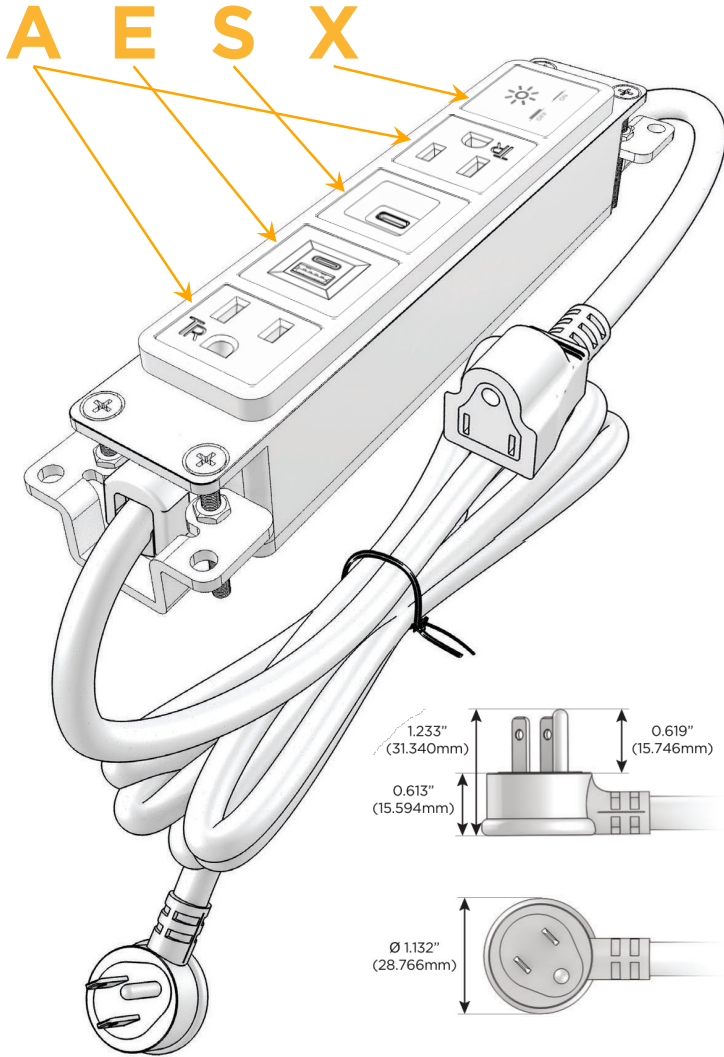

### Module/Port Options:

- A** Tamper Resistant AC Receptacle
- E** USB-A & USB-C (20W)
- M** Double USB-A (Fast Charging Ports - 18W)
- H** HDMI
- 6** CAT 6
- 12** RJ 12
- X** Switched AC
- Y** 3-Way Switch (Low Voltage)
- V** USB-C (45W High Speed Charging Port)
- S** USB-C (25W High Speed Charging Port)
- R** Switched AC (Rocker Switch)
- D** Dimmer Switch

### Plug:

Supplied with Low Profile Flat 45° Angle 120 VAC Plug

Optional Standard Straight 120 VAC Plug

Optional Straight 120 VAC Pass-through Plug

- CLEAN, COMPACT DESIGN
- STREAMLINED
- LOW PROFILE
- SIDE-EXITING CORDS
- PLUG & PLAY
- 6' AC CORD & PLUG (FLAT PLUG STANDARD)
- CUSTOMIZABLE CONFIGURATIONS AND FINISHES
- UL LISTED FOR MOUNTING IN FURNITURE
- 15A

# M-POWER-5T

AC POWER & DATA CONNECTIVITY SOLUTION

M-POWER-5T-AESAX-S3AB

Specs:

**Modules/Ports:**

- A** Tamper Resistant AC Receptacle
- E** USB-A & USB-C (20W)
- S** USB-C (25W High Speed Charging Port)
- X** Switched AC