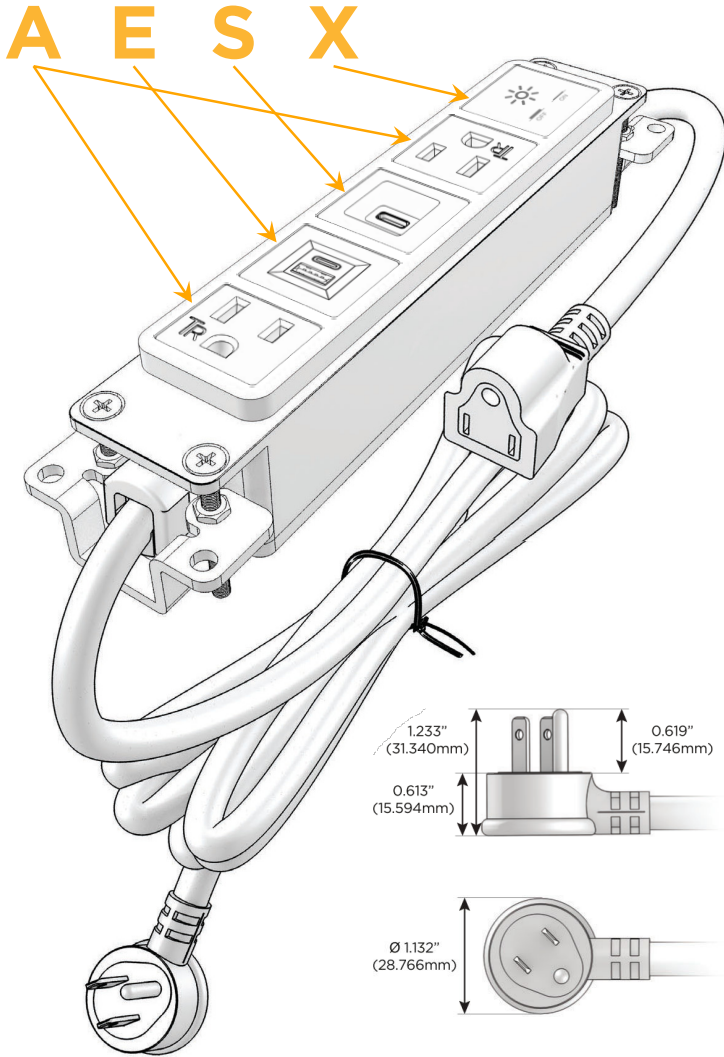

### Module/Port Options:

- A** Tamper Resistant AC Receptacle
- E** USB-A & USB-C (20W)
- M** Double USB-A (Fast Charging Ports - 18W)
- H** HDMI
- 6** CAT 6
- 12** RJ 12
- X** Switched AC
- Y** 3-Way Switch (Low Voltage)
- V** USB-C (45W High Speed Charging Port)
- S** USB-C (25W High Speed Charging Port)
- R** Switched AC (Rocker Switch)
- D** Dimmer Switch

### Plug:

Supplied with Low Profile Flat 45° Angle 120 VAC Plug

Optional Standard Straight 120 VAC Plug

Optional Straight 120 VAC Pass-through Plug

- CLEAN, COMPACT DESIGN
- STREAMLINED
- LOW PROFILE
- SIDE-EXITING CORDS
- PLUG & PLAY
- 6' AC CORD & PLUG (FLAT PLUG STANDARD)
- CUSTOMIZABLE CONFIGURATIONS AND FINISHES
- UL LISTED FOR MOUNTING IN FURNITURE
- 15A

# M-POWER-5T

AC POWER & DATA CONNECTIVITY SOLUTION

M-POWER-5T-AESAX-CHAB

Specs:

**Modules/Ports:**

- A** Tamper Resistant AC Receptacle
- E** USB-A & USB-C (20W)
- S** USB-C (25W High Speed Charging Port)
- X** Switched AC