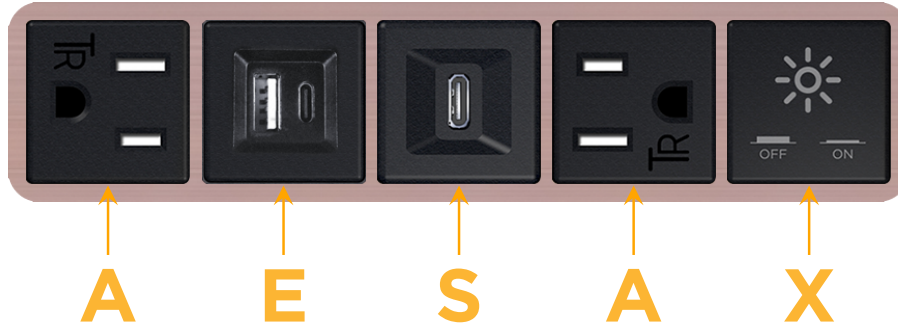

M-POWER-5T

AC POWER & DATA CONNECTIVITY SOLUTION

M-POWER-5T-AESAX-CHAB

Distributed by

Mormax Company, Inc.

8 Westchester Plaza

Elmsford, NY 10523

914-699-0101

sales@mormax.com

mormax.com

Metro Light & Power's line of power & data solutions offers sophisticated design elements combined with greater ease of installation. Streamlined and low-profile, enhanced by side-exiting cords, our outlets advance the industry with their cutting edge look and feel. We believe flexibility is key, and we provide a variety of mounting options, including the ability to mount in limited spaces. Our outlets are available in many finishes and configurations, in addition to a custom color and finish capability for our clients.

Bezel Finish: **CHAMPAGNE (ABS)**

Custom Finishes Available M-POWER-5T-AESAX-CHAB

Features:

Module/Port Options:

- **A** Tamper Resistant AC Receptacle
- **E** USB-A & USB-C (20W)
- **M** Double USB-A (Fast Charging Ports - 18W)
- **H** HDMI
- **6** CAT 6
- **12** RJ 12
- **X** Switched AC
- **Y** 3-Way Switch (Low Voltage)
- **V** USB-C (45W High Speed Charging Port)
- **S** USB-C (25W High Speed Charging Port)
- **R** Switched AC (Rocker Switch)
- **D** Dimmer Switch

Plug:

Supplied with Low Profile Flat 45° Angle 120 VAC Plug

Optional Standard Straight 120 VAC Plug

Optional Straight 120 VAC Pass-through Plug

- CLEAN, COMPACT DESIGN
- STREAMLINED
- LOW PROFILE
- SIDE-EXITING CORDS
- PLUG & PLAY
- 6' AC CORD & PLUG (FLAT PLUG STANDARD)
- CUSTOMIZABLE CONFIGURATIONS AND FINISHES
- UL LISTED FOR MOUNTING IN FURNITURE
- 15A