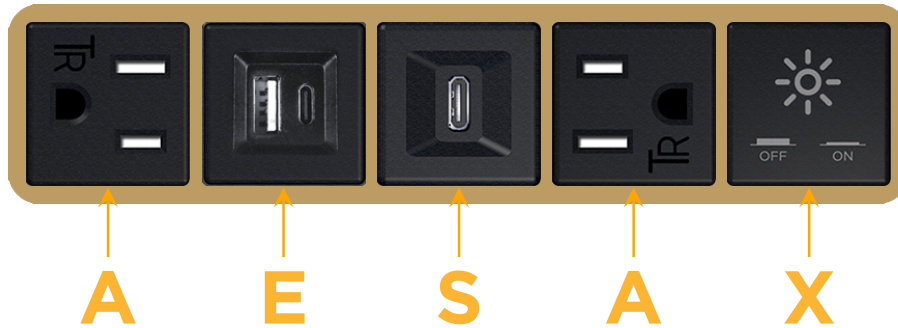

Bezel Finish: **STANDARD BRONZE (ABS)**

Custom Finishes Available M-POWER-5T-AESAX-BZAB

Features:

Module/Port Options:

- A** Tamper Resistant AC Receptacle
- E** USB-A & USB-C (20W)
- M** Double USB-A (Fast Charging Ports - 18W)
- H** HDMI
- 6** CAT 6
- 12** RJ 12
- X** Switched AC
- Y** 3-Way Switch (Low Voltage)
- V** USB-C (45W High Speed Charging Port)
- S** USB-C (25W High Speed Charging Port)
- R** Switched AC (Rocker Switch)
- D** Dimmer Switch

Plug:

Supplied with Low Profile Flat 45° Angle 120 VAC Plug

Optional Standard Straight 120 VAC Plug

Optional Straight 120 VAC Pass-through Plug

- CLEAN, COMPACT DESIGN
- STREAMLINED
- LOW PROFILE
- SIDE-EXITING CORDS
- PLUG & PLAY
- 6' AC CORD & PLUG (FLAT PLUG STANDARD)
- CUSTOMIZABLE CONFIGURATIONS AND FINISHES
- UL LISTED FOR MOUNTING IN FURNITURE
- 15A

M-POWER-5T

AC POWER & DATA CONNECTIVITY SOLUTION

M-POWER-5T-AESAX-BZAB

Specs:

Modules/Ports:

- A** Tamper Resistant AC Receptacle
- E** USB-A & USB-C (20W)
- S** USB-C (25W High Speed Charging Port)
- X** Switched AC