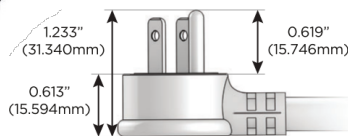

Plug:

Supplied with Low Profile Flat 45° Angle 120 VAC Plug

Optional Standard Straight 120 VAC Plug

Optional Straight 120 VAC Pass-through Plug

- CLEAN, COMPACT DESIGN
- STREAMLINED
- LOW PROFILE
- SIDE-EXITING CORDS
- PLUG & PLAY
- 6' AC CORD & PLUG (FLAT PLUG STANDARD)
- CUSTOMIZABLE CONFIGURATIONS AND FINISHES
- UL LISTED FOR MOUNTING IN FURNITURE
- 15A

M-POWER-5T

AC POWER & DATA CONNECTIVITY SOLUTION

M-POWER-5T-AESAX-BZAB

Specs:

Modules/Ports:

- A** Tamper Resistant AC Receptacle
- E** USB-A & USB-C (20W)
- S** USB-C (25W High Speed Charging Port)
- X** Switched AC