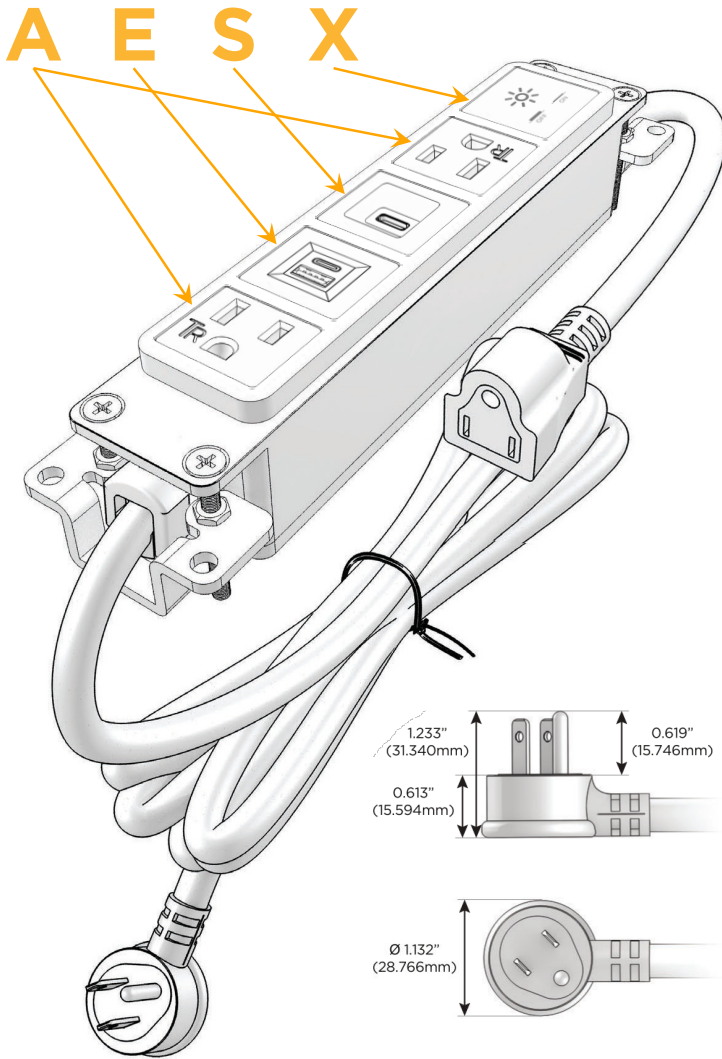

Bezel Finish: **STANDARD BRONZE (ABS)**

Custom Finishes Available M-POWER-5T-AESAX-BZAB

Features:

Module/Port Options:

- A** Tamper Resistant AC Receptacle
- E** USB-A & USB-C (20W)
- M** Double USB-A (Fast Charging Ports - 18W)
- H** HDMI
- 6** CAT 6
- 12** RJ 12
- X** Switched AC
- Y** 3-Way Switch (Low Voltage)
- V** USB-C (45W High Speed Charging Port)
- S** USB-C (25W High Speed Charging Port)
- R** Switched AC (Rocker Switch)
- D** Dimmer Switch

Plug:

Supplied with Low Profile Flat 45° Angle 120 VAC Plug

Optional Standard Straight 120 VAC Plug

Optional Straight 120 VAC Pass-through Plug

- CLEAN, COMPACT DESIGN
- STREAMLINED
- LOW PROFILE
- SIDE-EXITING CORDS
- PLUG & PLAY
- 6' AC CORD & PLUG (FLAT PLUG STANDARD)
- CUSTOMIZABLE CONFIGURATIONS AND FINISHES
- UL LISTED FOR MOUNTING IN FURNITURE
- 15A

M-POWER-5T

AC POWER & DATA CONNECTIVITY SOLUTION

M-POWER-5T-AESAX-BZAB

Specs:

Modules/Ports:

- A** Tamper Resistant AC Receptacle
- E** USB-A & USB-C (20W)
- S** USB-C (25W High Speed Charging Port)
- X** Switched AC