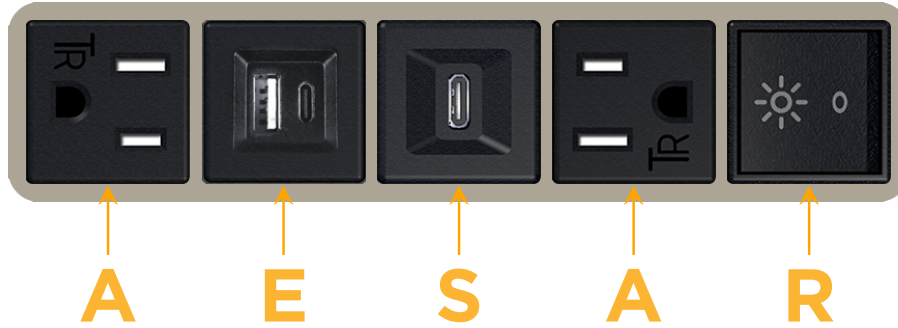

Bezel Finish: **SATIN NICKEL (ABS)**

Custom Finishes Available M-POWER-5T-AESAR-SAB

Features:

**Module/Port Options:**

- A** Tamper Resistant AC Receptacle
- E** USB-A & USB-C (20W)
- M** Double USB-A (Fast Charging Ports - 18W)
- H** HDMI
- 6** CAT 6
- 12** RJ 12
- X** Switched AC
- Y** 3-Way Switch (Low Voltage)
- V** USB-C (45W High Speed Charging Port)
- S** USB-C (25W High Speed Charging Port)
- R** Switched AC (Rocker Switch)
- D** Dimmer Switch

**Plug:**

- Supplied with Low Profile Flat 45° Angle 120 VAC Plug
- Optional Standard Straight 120 VAC Plug
- Optional Straight 120 VAC Pass-through Plug

- CLEAN, COMPACT DESIGN
- STREAMLINED
- LOW PROFILE
- SIDE-EXITING CORDS
- PLUG & PLAY
- 6' AC CORD & PLUG (FLAT PLUG STANDARD)
- CUSTOMIZABLE CONFIGURATIONS AND FINISHES
- UL LISTED FOR MOUNTING IN FURNITURE
- 15A

# M-POWER-5T

AC POWER & DATA CONNECTIVITY SOLUTION

M-POWER-5T-AESAR-SAB

Specs:

**Modules/Ports:**

- A** Tamper Resistant AC Receptacle
- E** USB-A & USB-C (20W)
- S** USB-C (25W High Speed Charging Port)
- R** Switched AC (Rocker Switch)