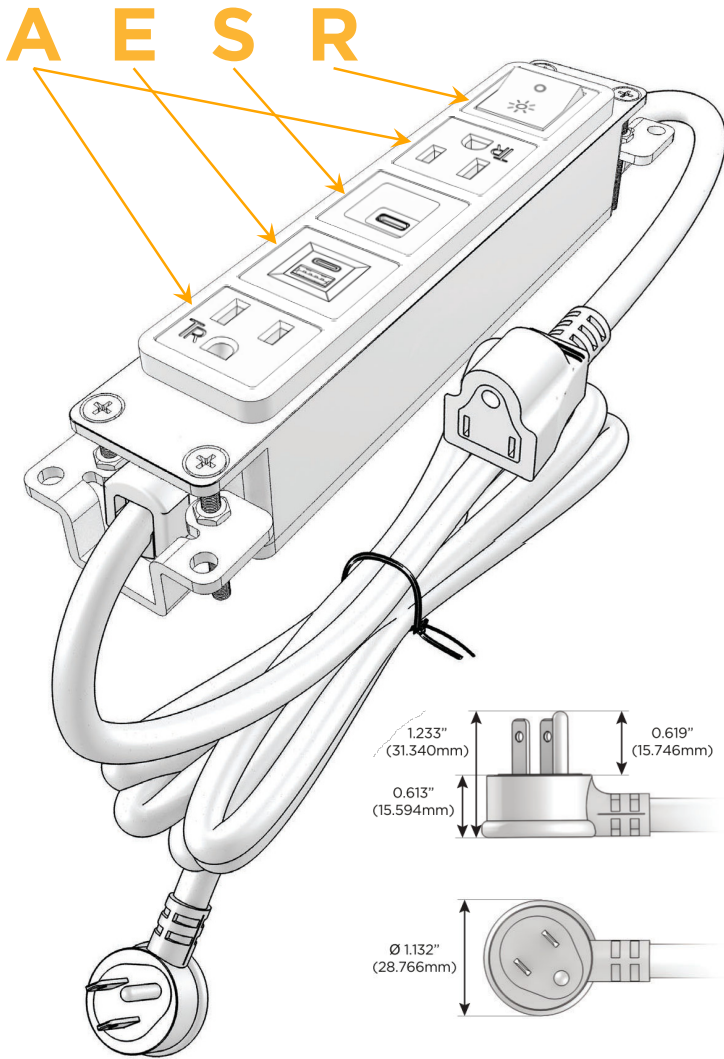

Bezel Finish: **SATIN NICKEL (ABS)**

Custom Finishes Available M-POWER-5T-AESAR-SAB

Features:

**Module/Port Options:**

- A** Tamper Resistant AC Receptacle
- E** USB-A & USB-C (20W)
- M** Double USB-A (Fast Charging Ports - 18W)
- H** HDMI
- 6** CAT 6
- 12** RJ 12
- X** Switched AC
- Y** 3-Way Switch (Low Voltage)
- V** USB-C (45W High Speed Charging Port)
- S** USB-C (25W High Speed Charging Port)
- R** Switched AC (Rocker Switch)
- D** Dimmer Switch

**Plug:**

- Supplied with Low Profile Flat 45° Angle 120 VAC Plug
- Optional Standard Straight 120 VAC Plug
- Optional Straight 120 VAC Pass-through Plug

- CLEAN, COMPACT DESIGN
- STREAMLINED
- LOW PROFILE
- SIDE-EXITING CORDS
- PLUG & PLAY
- 6' AC CORD & PLUG (FLAT PLUG STANDARD)
- CUSTOMIZABLE CONFIGURATIONS AND FINISHES
- UL LISTED FOR MOUNTING IN FURNITURE
- 15A

# M-POWER-5T

AC POWER & DATA CONNECTIVITY SOLUTION

M-POWER-5T-AESAR-SAB

Specs:

**Modules/Ports:**

- A** Tamper Resistant AC Receptacle
- E** USB-A & USB-C (20W)
- S** USB-C (25W High Speed Charging Port)
- R** Switched AC (Rocker Switch)