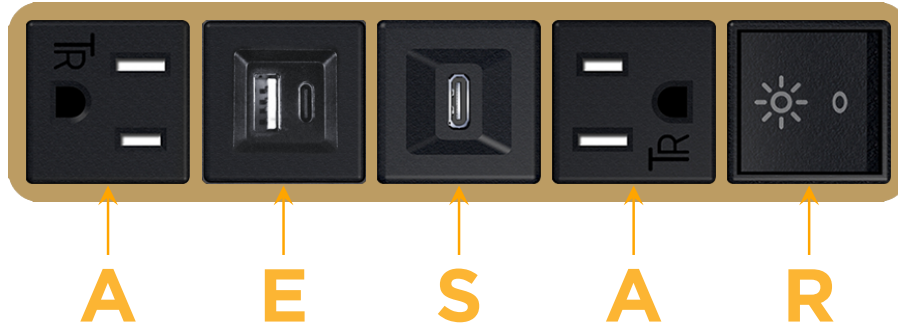

M-POWER-5T

AC POWER & DATA CONNECTIVITY SOLUTION

M-POWER-5T-AESAR-BRAB

Distributed by

Mormax Company, Inc.

8 Westchester Plaza

Elmsford, NY 10523

914-699-0101

sales@mormax.com

mormax.com

Metro Light & Power's line of power & data solutions offers sophisticated design elements combined with greater ease of installation. Streamlined and low-profile, enhanced by side-exiting cords, our outlets advance the industry with their cutting edge look and feel. We believe flexibility is key, and we provide a variety of mounting options, including the ability to mount in limited spaces. Our outlets are available in many finishes and configurations, in addition to a custom color and finish capability for our clients.

Bezel Finish: **BRASS (ABS)**

Custom Finishes Available M-POWER-5T-AESAR-BRAB

Features:

Module/Port Options:

- **A** Tamper Resistant AC Receptacle
- **E** USB-A & USB-C (20W)
- **M** Double USB-A (Fast Charging Ports - 18W)
- **H** HDMI
- **6** CAT 6
- **12** RJ 12
- **X** Switched AC
- **Y** 3-Way Switch (Low Voltage)
- **V** USB-C (45W High Speed Charging Port)
- **S** USB-C (25W High Speed Charging Port)
- **R** Switched AC (Rocker Switch)
- **D** Dimmer Switch

Plug:

Supplied with Low Profile Flat 45° Angle 120 VAC Plug

Optional Standard Straight 120 VAC Plug

Optional Straight 120 VAC Pass-through Plug

- CLEAN, COMPACT DESIGN
- STREAMLINED
- LOW PROFILE
- SIDE-EXITING CORDS
- PLUG & PLAY
- 6' AC CORD & PLUG (FLAT PLUG STANDARD)
- CUSTOMIZABLE CONFIGURATIONS AND FINISHES
- UL LISTED FOR MOUNTING IN FURNITURE
- 15A