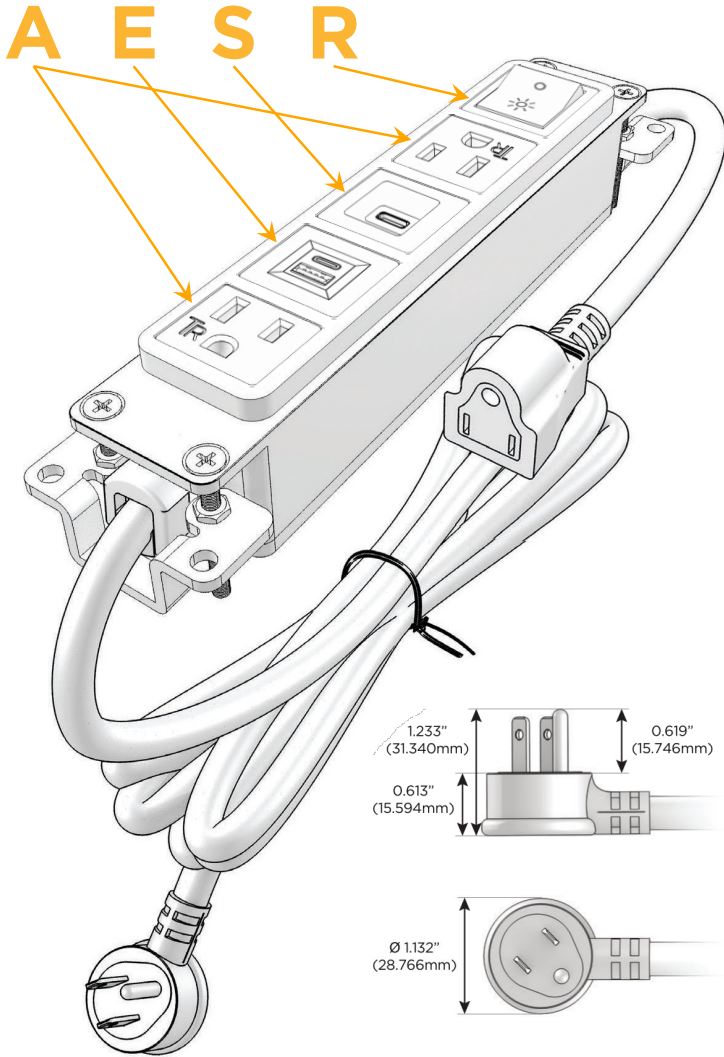

### Module/Port Options:

- A** Tamper Resistant AC Receptacle
- E** USB-A & USB-C (20W)
- M** Double USB-A (Fast Charging Ports - 18W)
- H** HDMI
- 6** CAT 6
- 12** RJ 12
- X** Switched AC
- Y** 3-Way Switch (Low Voltage)
- V** USB-C (45W High Speed Charging Port)
- S** USB-C (25W High Speed Charging Port)
- R** Switched AC (Rocker Switch)
- D** Dimmer Switch

### Plug:

Supplied with Low Profile Flat 45° Angle 120 VAC Plug

Optional Standard Straight 120 VAC Plug

Optional Straight 120 VAC Pass-through Plug

- CLEAN, COMPACT DESIGN
- STREAMLINED
- LOW PROFILE
- SIDE-EXITING CORDS
- PLUG & PLAY
- 6' AC CORD & PLUG (FLAT PLUG STANDARD)
- CUSTOMIZABLE CONFIGURATIONS AND FINISHES
- UL LISTED FOR MOUNTING IN FURNITURE
- 15A

# M-POWER-5T

AC POWER & DATA CONNECTIVITY SOLUTION

M-POWER-5T-AESAR-BRAB

Specs:

**Modules/Ports:**

- A** Tamper Resistant AC Receptacle
- E** USB-A & USB-C (20W)
- S** USB-C (25W High Speed Charging Port)
- R** Switched AC (Rocker Switch)