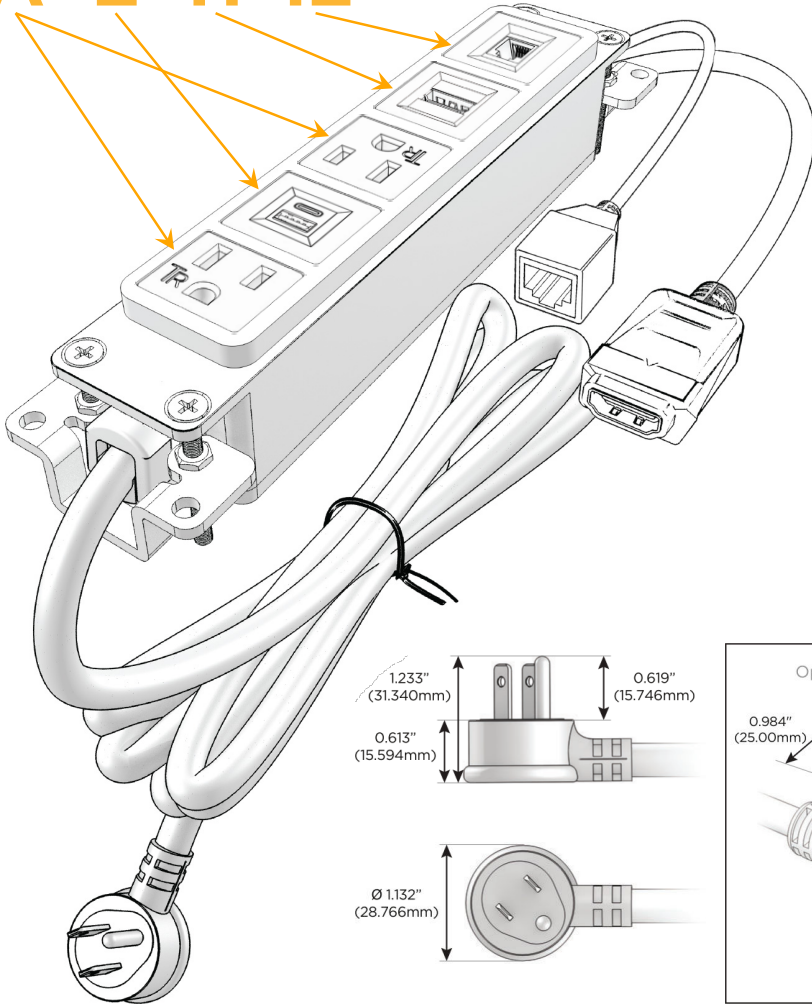

### Module/Port Options:

- A** Tamper Resistant AC Receptacle
- E** USB-A & USB-C (20W)
- M** Double USB-A (Fast Charging Ports - 18W)
- H** HDMI
- 6** CAT 6
- 12** RJ 12
- X** Switched AC
- Y** 3-Way Switch (Low Voltage)
- V** USB-C (45W High Speed Charging Port)
- S** USB-C (25W High Speed Charging Port)
- R** Switched AC (Rocker Switch)
- D** Dimmer Switch

### Plug:

Supplied with Low Profile Flat 45° Angle 120 VAC Plug

Optional Standard Straight 120 VAC Plug

Optional Straight 120 VAC Pass-through Plug

- CLEAN, COMPACT DESIGN
- STREAMLINED
- LOW PROFILE
- SIDE-EXITING CORDS
- PLUG & PLAY
- 6' AC CORD & PLUG (FLAT PLUG STANDARD)
- CUSTOMIZABLE CONFIGURATIONS AND FINISHES
- UL LISTED FOR MOUNTING IN FURNITURE
- 15A

# M-POWER-5T

AC POWER & DATA CONNECTIVITY SOLUTION

M-POWER-5T-AEAH12-SS4B

Specs:

**Modules/Ports:**

- A** Tamper Resistant AC Receptacle
- E** USB-A & USB-C (20W)
- H** HDMI
- 12** RJ 12

**A E H 12**

Distributed by