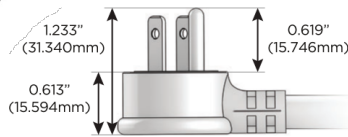

### Plug:

Supplied with Low Profile Flat 45° Angle 120 VAC Plug

Optional Standard Straight 120 VAC Plug

Optional Straight 120 VAC Pass-through Plug

- CLEAN, COMPACT DESIGN
- STREAMLINED
- LOW PROFILE
- SIDE-EXITING CORDS
- PLUG & PLAY
- 6' AC CORD & PLUG (FLAT PLUG STANDARD)
- CUSTOMIZABLE CONFIGURATIONS AND FINISHES
- UL LISTED FOR MOUNTING IN FURNITURE
- 15A

# M-POWER-5T

AC POWER & DATA CONNECTIVITY SOLUTION

M-POWER-5T-AEAH12-SS4B

Specs:

**Modules/Ports:**

- A** Tamper Resistant AC Receptacle
- E** USB-A & USB-C (20W)
- H** HDMI
- 12** RJ 12

**A E H 12**

Distributed by