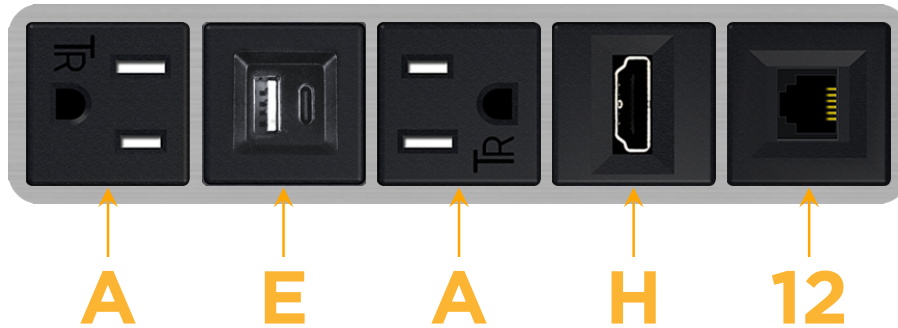

M-POWER-5T

AC POWER & DATA CONNECTIVITY SOLUTION

M-POWER-5T-AEAH12-SS4B

Distributed by

Mormax Company, Inc.

8 Westchester Plaza

Elmsford, NY 10523

914-699-0101

sales@mormax.com

mormax.com

Metro Light & Power's line of power & data solutions offers sophisticated design elements combined with greater ease of installation. Streamlined and low-profile, enhanced by side-exiting cords, our outlets advance the industry with their cutting edge look and feel. We believe flexibility is key, and we provide a variety of mounting options, including the ability to mount in limited spaces. Our outlets are available in many finishes and configurations, in addition to a custom color and finish capability for our clients.

Bezel Finish: **STAINLESS STEEL BRUSHED**

Custom Finishes Available M-POWER-5T-AEAH12-SS4B

Features:

Module/Port Options:

- **A** Tamper Resistant AC Receptacle
- **E** USB-A & USB-C (20W)
- **M** Double USB-A (Fast Charging Ports - 18W)
- **H** HDMI
- **6** CAT 6
- **12** RJ 12
- **X** Switched AC
- **Y** 3-Way Switch (Low Voltage)
- **V** USB-C (45W High Speed Charging Port)
- **S** USB-C (25W High Speed Charging Port)
- **R** Switched AC (Rocker Switch)
- **D** Dimmer Switch

Plug:

Supplied with Low Profile Flat 45° Angle 120 VAC Plug

Optional Standard Straight 120 VAC Plug

Optional Straight 120 VAC Pass-through Plug

- CLEAN, COMPACT DESIGN
- STREAMLINED
- LOW PROFILE
- SIDE-EXITING CORDS
- PLUG & PLAY
- 6' AC CORD & PLUG (FLAT PLUG STANDARD)
- CUSTOMIZABLE CONFIGURATIONS AND FINISHES
- UL LISTED FOR MOUNTING IN FURNITURE
- 15A