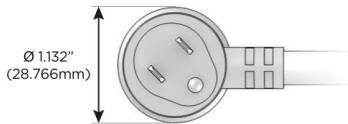

### Plug:

Supplied with Low Profile Flat 45° Angle 120 VAC Plug

Optional Standard Straight 120 VAC Plug

Optional Straight 120 VAC Pass-through Plug

- CLEAN, COMPACT DESIGN
- STREAMLINED
- LOW PROFILE
- SIDE-EXITING CORDS
- PLUG & PLAY
- 6' AC CORD & PLUG (FLAT PLUG STANDARD)
- CUSTOMIZABLE CONFIGURATIONS AND FINISHES
- UL LISTED FOR MOUNTING IN FURNITURE
- 15A

# M-POWER-5T

AC POWER & DATA CONNECTIVITY SOLUTION

M-POWER-5T-AEAH12-SAB

Specs:

**Modules/Ports:**

- A** Tamper Resistant AC Receptacle
- E** USB-A & USB-C (20W)
- H** HDMI
- 12** RJ 12

**A E H 12**

Distributed by