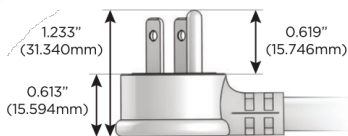

### Plug:

Supplied with Low Profile Flat 45° Angle 120 VAC Plug

Optional Standard Straight 120 VAC Plug

Optional Straight 120 VAC Pass-through Plug

- CLEAN, COMPACT DESIGN
- STREAMLINED
- LOW PROFILE
- SIDE-EXITING CORDS
- PLUG & PLAY
- 6' AC CORD & PLUG (FLAT PLUG STANDARD)
- CUSTOMIZABLE CONFIGURATIONS AND FINISHES
- UL LISTED FOR MOUNTING IN FURNITURE
- 15A

# M-POWER-5T

AC POWER & DATA CONNECTIVITY SOLUTION

M-POWER-5T-AEAH12-SAB

Specs:

**Modules/Ports:**

- A** Tamper Resistant AC Receptacle
- E** USB-A & USB-C (20W)
- H** HDMI
- 12** RJ 12

**A E H 12**

Distributed by