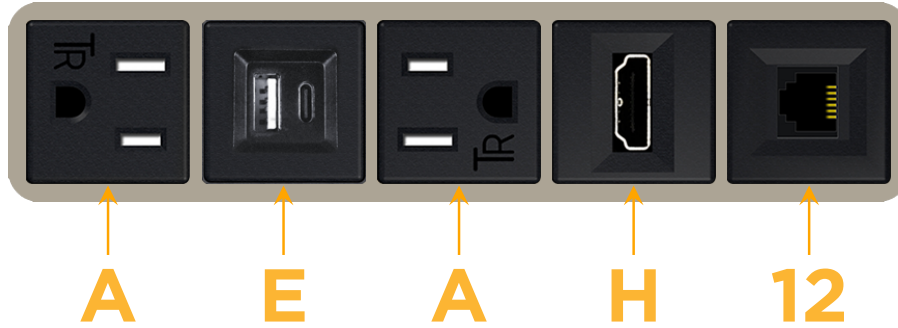

M-POWER-5T

AC POWER & DATA CONNECTIVITY SOLUTION

M-POWER-5T-AEAH12-SAB

Distributed by

Mormax Company, Inc.

8 Westchester Plaza

Elmsford, NY 10523

914-699-0101

sales@mormax.com

mormax.com

Metro Light & Power's line of power & data solutions offers sophisticated design elements combined with greater ease of installation. Streamlined and low-profile, enhanced by side-exiting cords, our outlets advance the industry with their cutting edge look and feel. We believe flexibility is key, and we provide a variety of mounting options, including the ability to mount in limited spaces. Our outlets are available in many finishes and configurations, in addition to a custom color and finish capability for our clients.

Bezel Finish: **SATIN NICKEL (ABS)**

Custom Finishes Available M-POWER-5T-AEAH12-SAB

Features:

Module/Port Options:

- **A** Tamper Resistant AC Receptacle
- **E** USB-A & USB-C (20W)
- **M** Double USB-A (Fast Charging Ports - 18W)
- **H** HDMI
- **6** CAT 6
- **12** RJ 12
- **X** Switched AC
- **Y** 3-Way Switch (Low Voltage)
- **V** USB-C (45W High Speed Charging Port)
- **S** USB-C (25W High Speed Charging Port)
- **R** Switched AC (Rocker Switch)
- **D** Dimmer Switch

Plug:

Supplied with Low Profile Flat 45° Angle 120 VAC Plug

Optional Standard Straight 120 VAC Plug

Optional Straight 120 VAC Pass-through Plug

- CLEAN, COMPACT DESIGN
- STREAMLINED
- LOW PROFILE
- SIDE-EXITING CORDS
- PLUG & PLAY
- 6' AC CORD & PLUG (FLAT PLUG STANDARD)
- CUSTOMIZABLE CONFIGURATIONS AND FINISHES
- UL LISTED FOR MOUNTING IN FURNITURE
- 15A