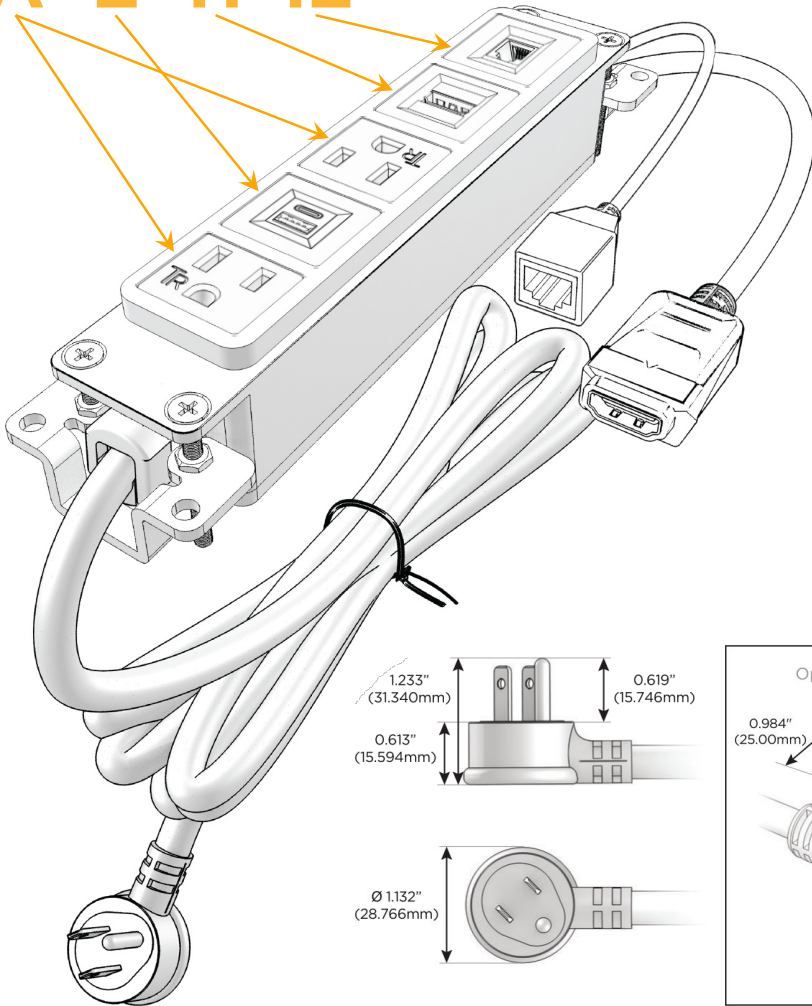

### Module/Port Options:

- A** Tamper Resistant AC Receptacle
- E** USB-A & USB-C (20W)
- M** Double USB-A (Fast Charging Ports - 18W)
- H** HDMI
- 6** CAT 6
- 12** RJ 12
- X** Switched AC
- Y** 3-Way Switch (Low Voltage)
- V** USB-C (45W High Speed Charging Port)
- S** USB-C (25W High Speed Charging Port)
- R** Switched AC (Rocker Switch)
- D** Dimmer Switch

### Plug:

Supplied with Low Profile Flat 45° Angle 120 VAC Plug

Optional Standard Straight 120 VAC Plug

Optional Straight 120 VAC Pass-through Plug

- CLEAN, COMPACT DESIGN
- STREAMLINED
- LOW PROFILE
- SIDE-EXITING CORDS
- PLUG & PLAY
- 6' AC CORD & PLUG (FLAT PLUG STANDARD)
- CUSTOMIZABLE CONFIGURATIONS AND FINISHES
- UL LISTED FOR MOUNTING IN FURNITURE
- 15A

# M-POWER-5T

AC POWER & DATA CONNECTIVITY SOLUTION

M-POWER-5T-AEAH12-SAB

Specs:

**Modules/Ports:**

- A** Tamper Resistant AC Receptacle
- E** USB-A & USB-C (20W)
- H** HDMI
- 12** RJ 12

**A E H 12**

Distributed by