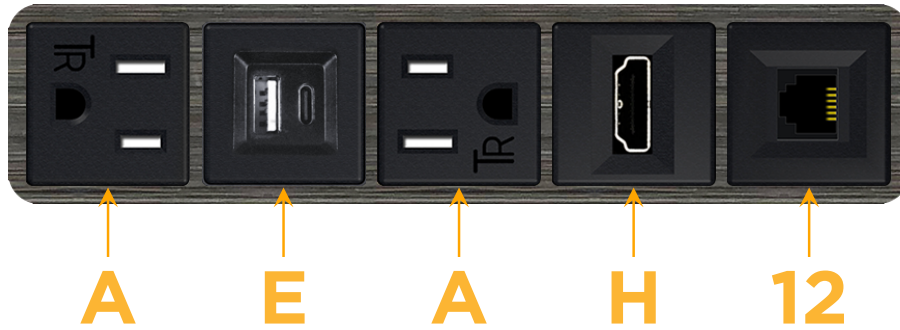

Bezel Finish: **GUNMETAL (ABS)**

Custom Finishes Available M-POWER-5T-AEAH12-S3AB

Features:

Module/Port Options:

- A** Tamper Resistant AC Receptacle
- E** USB-A & USB-C (20W)
- M** Double USB-A (Fast Charging Ports - 18W)
- H** HDMI
- 6** CAT 6
- 12** RJ 12
- X** Switched AC
- Y** 3-Way Switch (Low Voltage)
- V** USB-C (45W High Speed Charging Port)
- S** USB-C (25W High Speed Charging Port)
- R** Switched AC (Rocker Switch)
- D** Dimmer Switch

Plug:

Supplied with Low Profile Flat 45° Angle 120 VAC Plug

Optional Standard Straight 120 VAC Plug

Optional Straight 120 VAC Pass-through Plug

- CLEAN, COMPACT DESIGN
- STREAMLINED
- LOW PROFILE
- SIDE-EXITING CORDS
- PLUG & PLAY
- 6' AC CORD & PLUG (FLAT PLUG STANDARD)
- CUSTOMIZABLE CONFIGURATIONS AND FINISHES
- UL LISTED FOR MOUNTING IN FURNITURE
- 15A

M-POWER-5T

AC POWER & DATA CONNECTIVITY SOLUTION

M-POWER-5T-AEAH12-S3AB

Specs:

Modules/Ports:

- A** Tamper Resistant AC Receptacle
- E** USB-A & USB-C (20W)
- H** HDMI
- 12** RJ 12

A E H 12

Distributed by