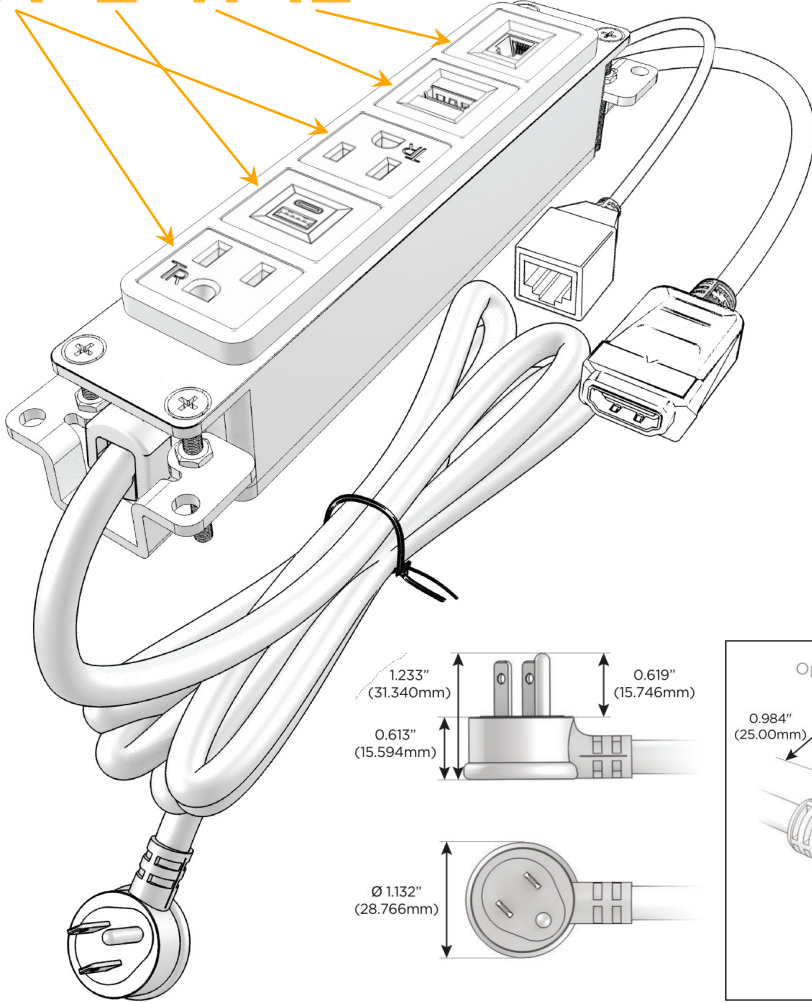

Bezel Finish: **GUNMETAL (ABS)**

Custom Finishes Available M-POWER-5T-AEAH12-S3AB

Features:

Module/Port Options:

- A** Tamper Resistant AC Receptacle
- E** USB-A & USB-C (20W)
- M** Double USB-A (Fast Charging Ports - 18W)
- H** HDMI
- 6** CAT 6
- 12** RJ 12
- X** Switched AC
- Y** 3-Way Switch (Low Voltage)
- V** USB-C (45W High Speed Charging Port)
- S** USB-C (25W High Speed Charging Port)
- R** Switched AC (Rocker Switch)
- D** Dimmer Switch

Plug:

Supplied with Low Profile Flat 45° Angle 120 VAC Plug

Optional Standard Straight 120 VAC Plug

Optional Straight 120 VAC Pass-through Plug

- CLEAN, COMPACT DESIGN
- STREAMLINED
- LOW PROFILE
- SIDE-EXITING CORDS
- PLUG & PLAY
- 6' AC CORD & PLUG (FLAT PLUG STANDARD)
- CUSTOMIZABLE CONFIGURATIONS AND FINISHES
- UL LISTED FOR MOUNTING IN FURNITURE
- 15A

M-POWER-5T

AC POWER & DATA CONNECTIVITY SOLUTION

M-POWER-5T-AEAH12-S3AB

Specs:

Modules/Ports:

- A** Tamper Resistant AC Receptacle
- E** USB-A & USB-C (20W)
- H** HDMI
- 12** RJ 12

A E H 12

Distributed by