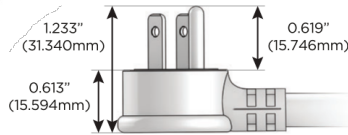

M-POWER-5T

AC POWER & DATA CONNECTIVITY SOLUTION

M-POWER-5T-AEAH12-S3AB

Specs:

Modules/Ports:

- A** Tamper Resistant AC Receptacle
- E** USB-A & USB-C (20W)
- H** HDMI
- 12** RJ 12

A E H 12

Distributed by