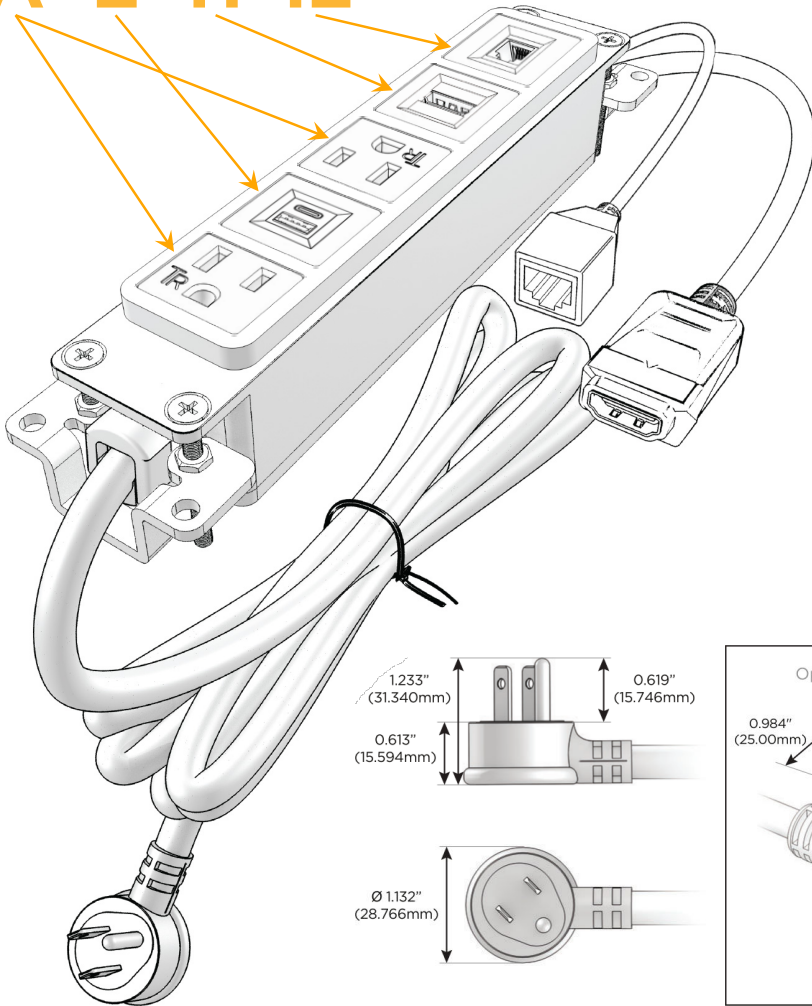

Bezel Finish: **COPPER (ABS)**

Custom Finishes Available M-POWER-5T-AEAH12-CUAB

Features:

**Module/Port Options:**

- A Tamper Resistant AC Receptacle
- E USB-A & USB-C (20W)
- M Double USB-A (Fast Charging Ports - 18W)
- H HDMI
- 6 CAT 6
- 12 RJ 12
- X Switched AC
- Y 3-Way Switch (Low Voltage)
- V USB-C (45W High Speed Charging Port)
- S USB-C (25W High Speed Charging Port)
- R Switched AC (Rocker Switch)
- D Dimmer Switch

**Plug:**

- Supplied with Low Profile Flat 45° Angle 120 VAC Plug
- Optional Standard Straight 120 VAC Plug
- Optional Straight 120 VAC Pass-through Plug

- CLEAN, COMPACT DESIGN
- STREAMLINED
- LOW PROFILE
- SIDE-EXITING CORDS
- PLUG & PLAY
- 6' AC CORD & PLUG (FLAT PLUG STANDARD)
- CUSTOMIZABLE CONFIGURATIONS AND FINISHES
- UL LISTED FOR MOUNTING IN FURNITURE
- 15A

# M-POWER-5T

AC POWER & DATA CONNECTIVITY SOLUTION

M-POWER-5T-AEAH12-CUAB

Specs:

**Modules/Ports:**

- A** Tamper Resistant AC Receptacle
- E** USB-A & USB-C (20W)
- H** HDMI
- 12** RJ 12

**A E H 12**

Distributed by