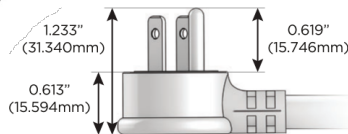

# M-POWER-5T

AC POWER & DATA CONNECTIVITY SOLUTION

M-POWER-5T-AEAH12-CUAB

Specs:

**Modules/Ports:**

- A** Tamper Resistant AC Receptacle
- E** USB-A & USB-C (20W)
- H** HDMI
- 12** RJ 12

**A E H 12**

Distributed by