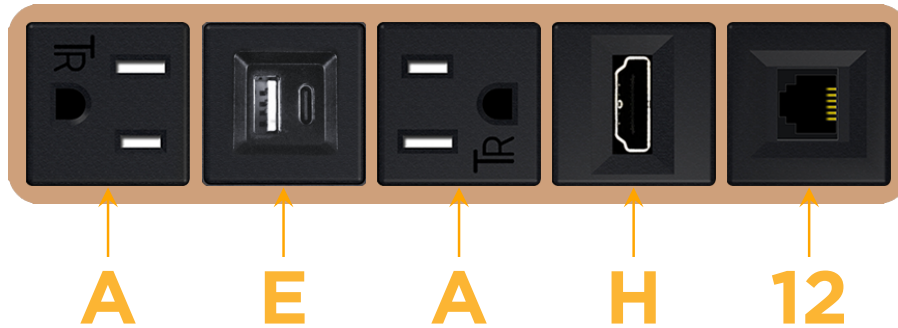

Bezel Finish: **COPPER (ABS)**

Custom Finishes Available M-POWER-5T-AEAH12-CUAB

Features:

**Module/Port Options:**

- A Tamper Resistant AC Receptacle
- E USB-A & USB-C (20W)
- M Double USB-A (Fast Charging Ports - 18W)
- H HDMI
- 6 CAT 6
- 12 RJ 12
- X Switched AC
- Y 3-Way Switch (Low Voltage)
- V USB-C (45W High Speed Charging Port)
- S USB-C (25W High Speed Charging Port)
- R Switched AC (Rocker Switch)
- D Dimmer Switch

**Plug:**

- Supplied with Low Profile Flat 45° Angle 120 VAC Plug
- Optional Standard Straight 120 VAC Plug
- Optional Straight 120 VAC Pass-through Plug

- CLEAN, COMPACT DESIGN
- STREAMLINED
- LOW PROFILE
- SIDE-EXITING CORDS
- PLUG & PLAY
- 6' AC CORD & PLUG (FLAT PLUG STANDARD)
- CUSTOMIZABLE CONFIGURATIONS AND FINISHES
- UL LISTED FOR MOUNTING IN FURNITURE
- 15A

# M-POWER-5T

AC POWER & DATA CONNECTIVITY SOLUTION

M-POWER-5T-AEAH12-CUAB

Specs:

**Modules/Ports:**

- A** Tamper Resistant AC Receptacle
- E** USB-A & USB-C (20W)
- H** HDMI
- 12** RJ 12

**A E H 12**

Distributed by