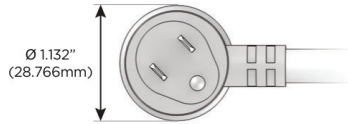

Plug:

Supplied with Low Profile Flat 45° Angle 120 VAC Plug

Optional Standard Straight 120 VAC Plug

Optional Straight 120 VAC Pass-through Plug

- CLEAN, COMPACT DESIGN
- STREAMLINED
- LOW PROFILE
- SIDE-EXITING CORDS
- PLUG & PLAY
- 6' AC CORD & PLUG (FLAT PLUG STANDARD)
- CUSTOMIZABLE CONFIGURATIONS AND FINISHES
- UL LISTED FOR MOUNTING IN FURNITURE
- 15A

M-POWER-5T

AC POWER & DATA CONNECTIVITY SOLUTION

M-POWER-5T-AEAH12-CRAB

Specs:

Modules/Ports:

- A** Tamper Resistant AC Receptacle
- E** USB-A & USB-C (20W)
- H** HDMI
- 12** RJ 12

A E H 12

Distributed by