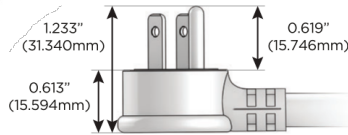

M-POWER-5T

AC POWER & DATA CONNECTIVITY SOLUTION

M-POWER-5T-AEAH12-CRAB

Specs:

Modules/Ports:

- A** Tamper Resistant AC Receptacle
- E** USB-A & USB-C (20W)
- H** HDMI
- 12** RJ 12

A E H 12

Distributed by