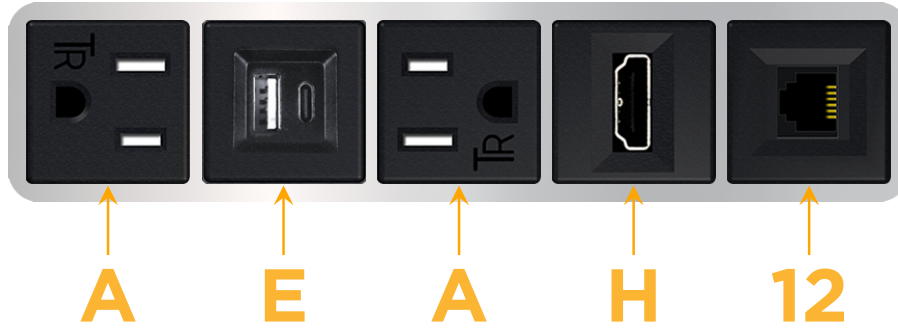

Bezel Finish: **CHROME (ABS)**
Custom Finishes Available M-POWER-5T-AEAH12-CRAB

Features:

Module/Port Options:

- A** Tamper Resistant AC Receptacle
- E** USB-A & USB-C (20W)
- M** Double USB-A (Fast Charging Ports - 18W)
- H** HDMI
- 6** CAT 6
- 12** RJ 12
- X** Switched AC
- Y** 3-Way Switch (Low Voltage)
- V** USB-C (45W High Speed Charging Port)
- S** USB-C (25W High Speed Charging Port)
- R** Switched AC (Rocker Switch)
- D** Dimmer Switch

Plug:

Supplied with Low Profile Flat 45° Angle 120 VAC Plug

Optional Standard Straight 120 VAC Plug

Optional Straight 120 VAC Pass-through Plug

- CLEAN, COMPACT DESIGN
- STREAMLINED
- LOW PROFILE
- SIDE-EXITING CORDS
- PLUG & PLAY
- 6' AC CORD & PLUG (FLAT PLUG STANDARD)
- CUSTOMIZABLE CONFIGURATIONS AND FINISHES
- UL LISTED FOR MOUNTING IN FURNITURE
- 15A

M-POWER-5T

AC POWER & DATA CONNECTIVITY SOLUTION

M-POWER-5T-AEAH12-CRAB

Specs:

Modules/Ports:

- A** Tamper Resistant AC Receptacle
- E** USB-A & USB-C (20W)
- H** HDMI
- 12** RJ 12

A E H 12

Distributed by