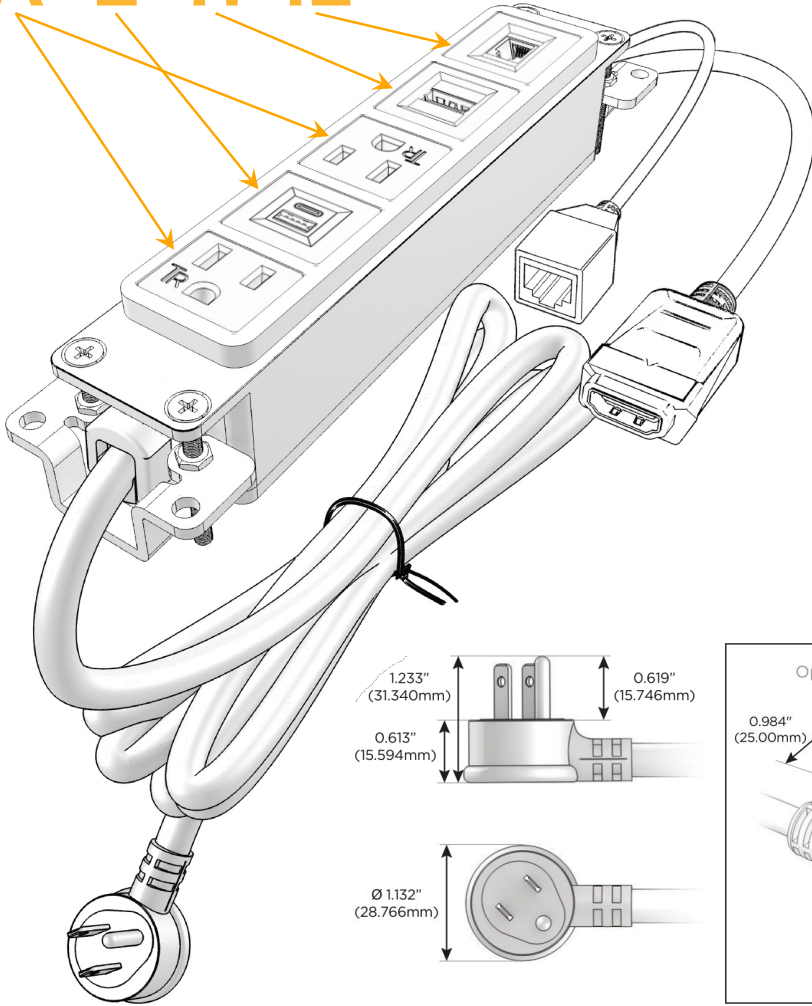

Bezel Finish: **CHROME (ABS)**
Custom Finishes Available M-POWER-5T-AEAH12-CRAB

Features:

Module/Port Options:

- A** Tamper Resistant AC Receptacle
- E** USB-A & USB-C (20W)
- M** Double USB-A (Fast Charging Ports - 18W)
- H** HDMI
- 6** CAT 6
- 12** RJ 12
- X** Switched AC
- Y** 3-Way Switch (Low Voltage)
- V** USB-C (45W High Speed Charging Port)
- S** USB-C (25W High Speed Charging Port)
- R** Switched AC (Rocker Switch)
- D** Dimmer Switch

Plug:

Supplied with Low Profile Flat 45° Angle 120 VAC Plug

Optional Standard Straight 120 VAC Plug

Optional Straight 120 VAC Pass-through Plug

- CLEAN, COMPACT DESIGN
- STREAMLINED
- LOW PROFILE
- SIDE-EXITING CORDS
- PLUG & PLAY
- 6' AC CORD & PLUG (FLAT PLUG STANDARD)
- CUSTOMIZABLE CONFIGURATIONS AND FINISHES
- UL LISTED FOR MOUNTING IN FURNITURE
- 15A

M-POWER-5T

AC POWER & DATA CONNECTIVITY SOLUTION

M-POWER-5T-AEAH12-CRAB

Specs:

Modules/Ports:

- A** Tamper Resistant AC Receptacle
- E** USB-A & USB-C (20W)
- H** HDMI
- 12** RJ 12

A E H 12

Distributed by