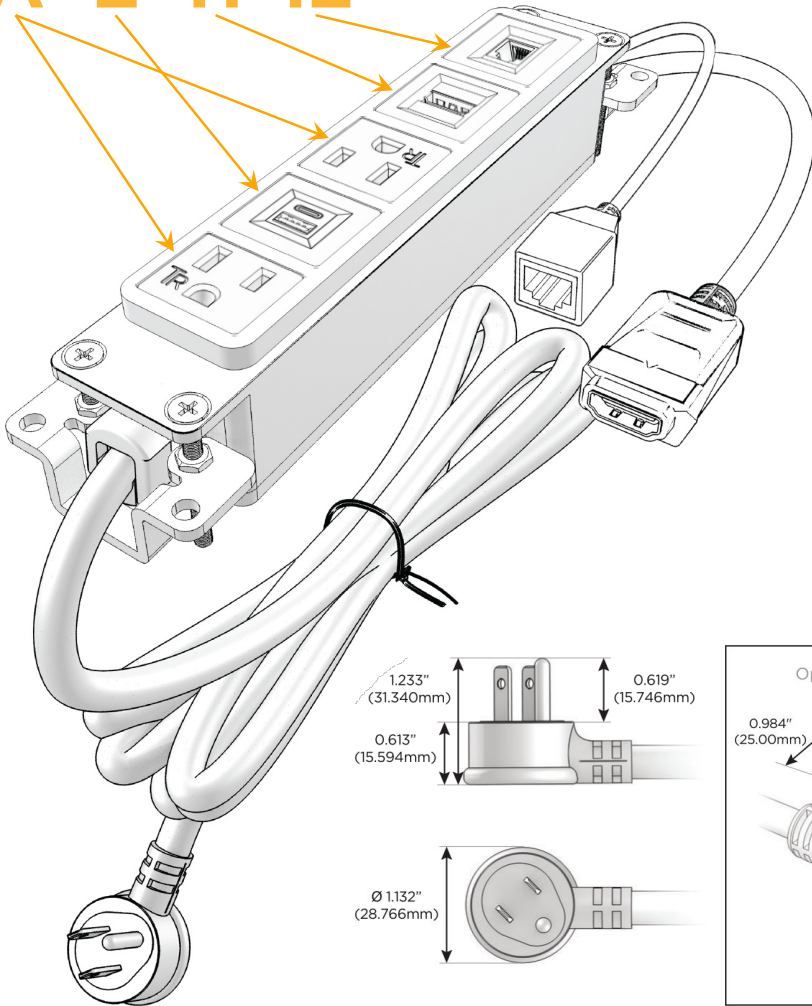

Bezel Finish: **STANDARD BRONZE (ABS)**

Custom Finishes Available M-POWER-5T-AEAH12-BZAB

Features:

Module/Port Options:

- A Tamper Resistant AC Receptacle
- E USB-A & USB-C (20W)
- M Double USB-A (Fast Charging Ports - 18W)
- H HDMI
- 6 CAT 6
- 12 RJ 12
- X Switched AC
- Y 3-Way Switch (Low Voltage)
- V USB-C (45W High Speed Charging Port)
- S USB-C (25W High Speed Charging Port)
- R Switched AC (Rocker Switch)
- D Dimmer Switch

Plug:

Supplied with Low Profile Flat 45° Angle 120 VAC Plug

Optional Standard Straight 120 VAC Plug

Optional Straight 120 VAC Pass-through Plug

- CLEAN, COMPACT DESIGN
- STREAMLINED
- LOW PROFILE
- SIDE-EXITING CORDS
- PLUG & PLAY
- 6' AC CORD & PLUG (FLAT PLUG STANDARD)
- CUSTOMIZABLE CONFIGURATIONS AND FINISHES
- UL LISTED FOR MOUNTING IN FURNITURE
- 15A

M-POWER-5T

AC POWER & DATA CONNECTIVITY SOLUTION

M-POWER-5T-AEAH12-BZAB

Specs:

Modules/Ports:

- A** Tamper Resistant AC Receptacle
- E** USB-A & USB-C (20W)
- H** HDMI
- 12** RJ 12

A E H 12

Distributed by