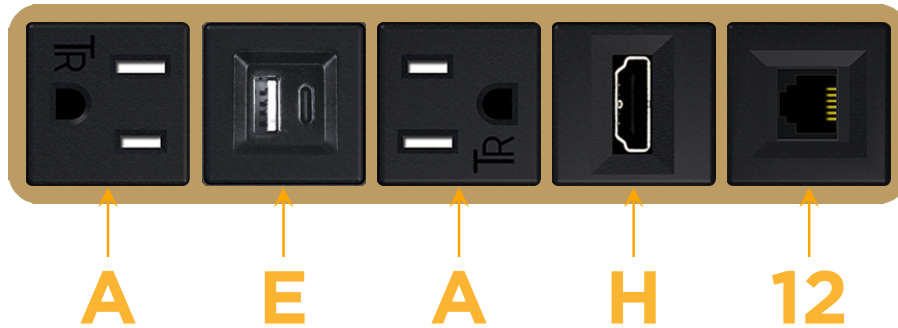

Bezel Finish: **STANDARD BRONZE (ABS)**

Custom Finishes Available M-POWER-5T-AEAH12-BZAB

Features:

Module/Port Options:

- A Tamper Resistant AC Receptacle
- E USB-A & USB-C (20W)
- M Double USB-A (Fast Charging Ports - 18W)
- H HDMI
- 6 CAT 6
- 12 RJ 12
- X Switched AC
- Y 3-Way Switch (Low Voltage)
- V USB-C (45W High Speed Charging Port)
- S USB-C (25W High Speed Charging Port)
- R Switched AC (Rocker Switch)
- D Dimmer Switch

Plug:

Supplied with Low Profile Flat 45° Angle 120 VAC Plug

Optional Standard Straight 120 VAC Plug

Optional Straight 120 VAC Pass-through Plug

- CLEAN, COMPACT DESIGN
- STREAMLINED
- LOW PROFILE
- SIDE-EXITING CORDS
- PLUG & PLAY
- 6' AC CORD & PLUG (FLAT PLUG STANDARD)
- CUSTOMIZABLE CONFIGURATIONS AND FINISHES
- UL LISTED FOR MOUNTING IN FURNITURE
- 15A

M-POWER-5T

AC POWER & DATA CONNECTIVITY SOLUTION

M-POWER-5T-AEAH12-BZAB

Specs:

Modules/Ports:

- A** Tamper Resistant AC Receptacle
- E** USB-A & USB-C (20W)
- H** HDMI
- 12** RJ 12

A E H 12

Distributed by