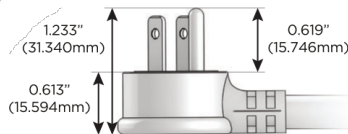

Plug:

Supplied with Low Profile Flat 45° Angle 120 VAC Plug

Optional Standard Straight 120 VAC Plug

Optional Straight 120 VAC Pass-through Plug

- CLEAN, COMPACT DESIGN
- STREAMLINED
- LOW PROFILE
- SIDE-EXITING CORDS
- PLUG & PLAY
- 6' AC CORD & PLUG (FLAT PLUG STANDARD)
- CUSTOMIZABLE CONFIGURATIONS AND FINISHES
- UL LISTED FOR MOUNTING IN FURNITURE
- 15A

M-POWER-5T

AC POWER & DATA CONNECTIVITY SOLUTION

M-POWER-5T-AEAH12-BZAB

Specs:

Modules/Ports:

- A** Tamper Resistant AC Receptacle
- E** USB-A & USB-C (20W)
- H** HDMI
- 12** RJ 12

A E H 12

Distributed by